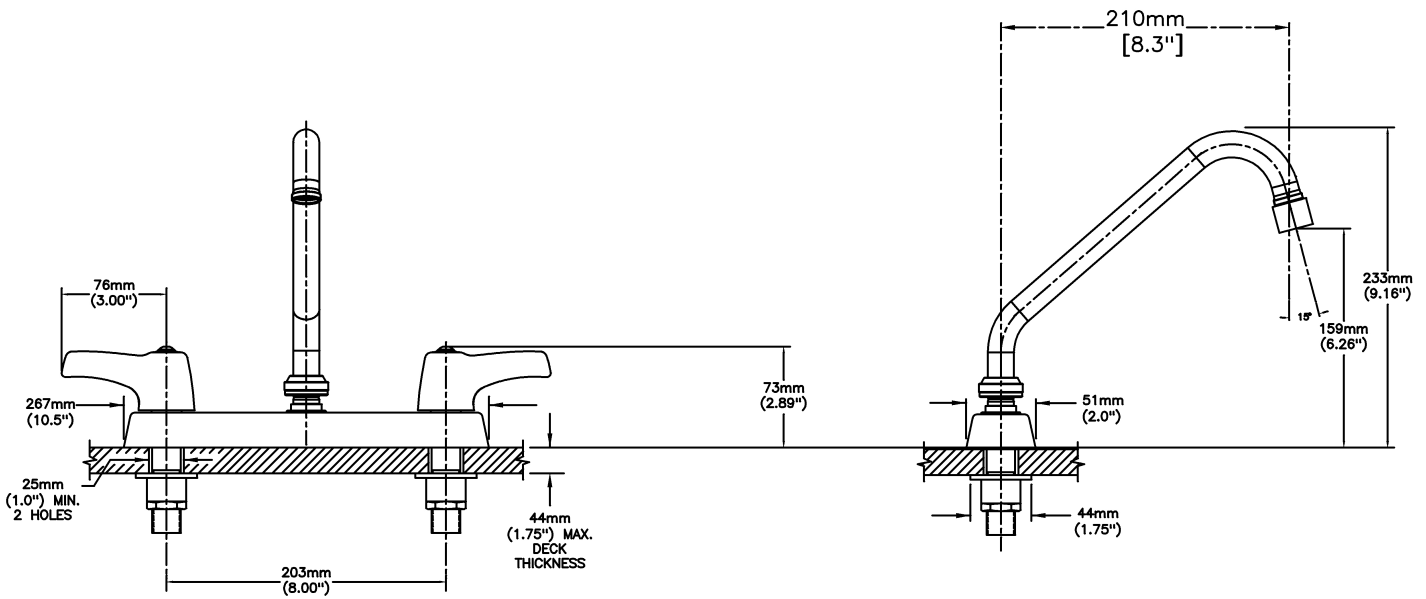

Sink Faucet Deckmount

8" Deck- CER-TECK® ceramic structures

Model No: 26C3233

COMPLIES WITH:

- CSA certified.
- Complies to ASME A112.18.1/CSA B125.1
- Verified compliant with 0.25% weighted average Pb content regulations
- (Contact Delta Representative for State and/or Local Approvals)

NOTES:

26T3 - 8" Deck- TUF-TECK® compression structures

SPECIFICATION:

- Heavy Duty Cast Brass sink faucet
- 203 mm (8") centers
- Two handle
- Polished chrome plated finish
- Metal hold-down package
- CER-TECK® ceramic structures
- Spout#: 2 - 203mm (8") Tubular Swing Spout(S5)
- Outlet#: 3 - Vandal Resistant Aerator Outlet- 1.5 GPM (5.7 L/min) Flow Rate at 60 psi- pressure compensating
- Handle#: 3 - 76 mm (3") Lever Blade Handles-ADA Compliant-Metal-Color indexed-Vandal Resistant screws

OPERATION:

- Not Available

(Dimensional drawing on following page)

Delta reserves the right (1) to make changes to specifications and materials, and (2) to change or discontinue models, both without notice or obligation. Dimensions are for reference. Measurement may vary plus or minus 6mm(0.25"). Mounting locations are suggested only. Check with local codes for requirements in your area. This spec was produced April 13, 2021.

INLET FOR 3/8" OR 1/2" FLEXIBLE RISER
OR 1/2-14 NPSM COUPLING NUT (NOT SUPPLIED)

Delta reserves the right (1) to make changes to specifications and materials, and (2) to change or discontinue models, both without notice or obligation. Dimensions are for reference. Measurement may vary plus or minus 6mm(0.25"). Mounting locations are suggested only. Check with local codes for requirements in your area. This spec was produced April 13, 2021.