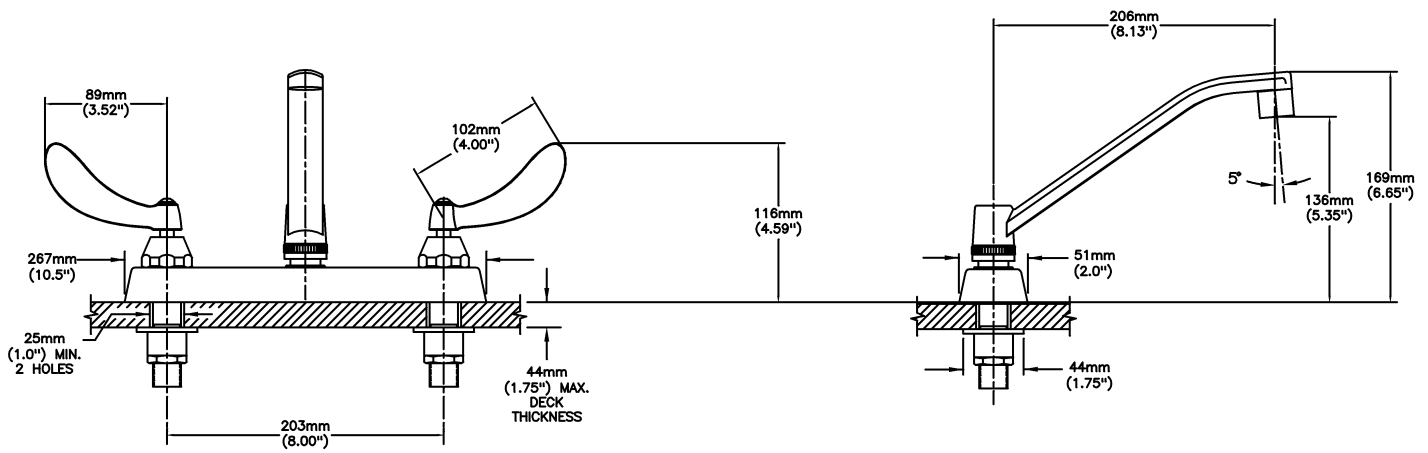

#### SPECIFICATION:

- Heavy Duty Cast Brass sink faucet
- 203 mm (8") centers
- Two handle
- Polished chrome plated finish
- Metal hold-down package
- CER-TECK® ceramic structures
- Spout#: 1 - 203mm (8") Wallform Swing Spout(S2)
- Outlet#: 2 - Vandal Res.1.5 GPM (5.7 L/Min) Laminar w/Agion® Antimicrobial
- Handle#: 4 - 102 mm (4") Blade Handles- ADA Compliant-Sanitary Hoods- Metal-Color indexed-Vandal resistant screws

#### OPERATION:

- Not Available

***(Dimensional drawing on following page)***

Delta reserves the right (1) to make changes to specifications and materials, and (2) to change or discontinue models, both without notice or obligation. Dimensions are for reference. Measurement may vary plus or minus 6mm(0.25"). Mounting locations are suggested only. Check with local codes for requirements in your area. This spec was produced April 23, 2021.

INLET FOR 3/8" OR 1/2" FLEXIBLE RISER  
OR 1/2-14 NPSM COUPLING NUT (NOT SUPPLIED)

Delta reserves the right (1) to make changes to specifications and materials, and (2) to change or discontinue models, both without notice or obligation. Dimensions are for reference. Measurement may vary plus or minus 6mm(0.25"). Mounting locations are suggested only. Check with local codes for requirements in your area. This spec was produced April 23, 2021.