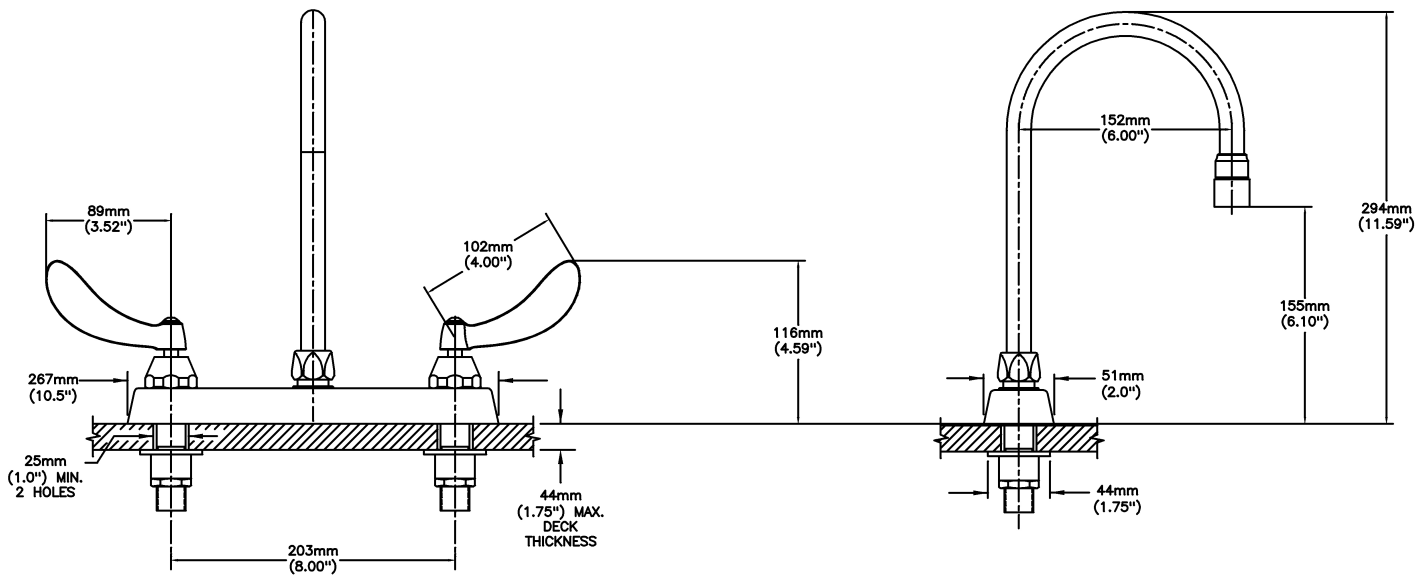

Sink Faucet Deckmount

8" Deck- TUF-TECK® compression structures

Model No: 26T3934

COMPLIES WITH:

- CSA certified.
- Complies to ASME A112.18.1/ CSA B125.1
- Verified compliant with 0.25% weighted average Pb content regulations
- (Contact Delta Representative for State and/or Local Approvals)

NOTES:

26C3 - 8" Deck- CER-TECK® ceramic structures

SPECIFICATION:

- Heavy Duty Cast Brass sink faucet
- 203 mm (8") centers
- Two handle
- Polished chrome plated finish
- Metal hold-down package
- TUF-TECK® compression structures
- 90% flow with first 1/4 turn of operation
- Positive shutoff even in poor water conditions
- Spout#: 9 - Gooseneck spout-6.0" spout reach - 10.4" height (unmounted)- Standard rigid/swivel field installation unless LS Limited swing option selected- Vandal resistant .090" wall thickness-(R4)
- Outlet#: 3 - Vandal Resistant Aerator Outlet- 1.5 GPM (5.7 L/min) Flow Rate at 60 psi- pressure compensating
- Handle#: 4 - 102 mm (4") Blade Handles- ADA Compliant-Sanitary Hoods- Metal-Color indexed-Vandal resistant screws

OPERATION:

- Not Available

(Dimensional drawing on following page)

Delta reserves the right (1) to make changes to specifications and materials, and (2) to change or discontinue models, both without notice or obligation. Dimensions are for reference. Measurement may vary plus or minus 6mm(0.25"). Mounting locations are suggested only. Check with local codes for requirements in your area. This spec was produced April 21, 2021.

INLET FOR 3/8" OR 1/2" FLEXIBLE RISER
OR 1/2-14 NPSM COUPLING NUT (NOT SUPPLIED)

Delta reserves the right (1) to make changes to specifications and materials, and (2) to change or discontinue models, both without notice or obligation. Dimensions are for reference. Measurement may vary plus or minus 6mm(0.25"). Mounting locations are suggested only. Check with local codes for requirements in your area. This spec was produced April 21, 2021.