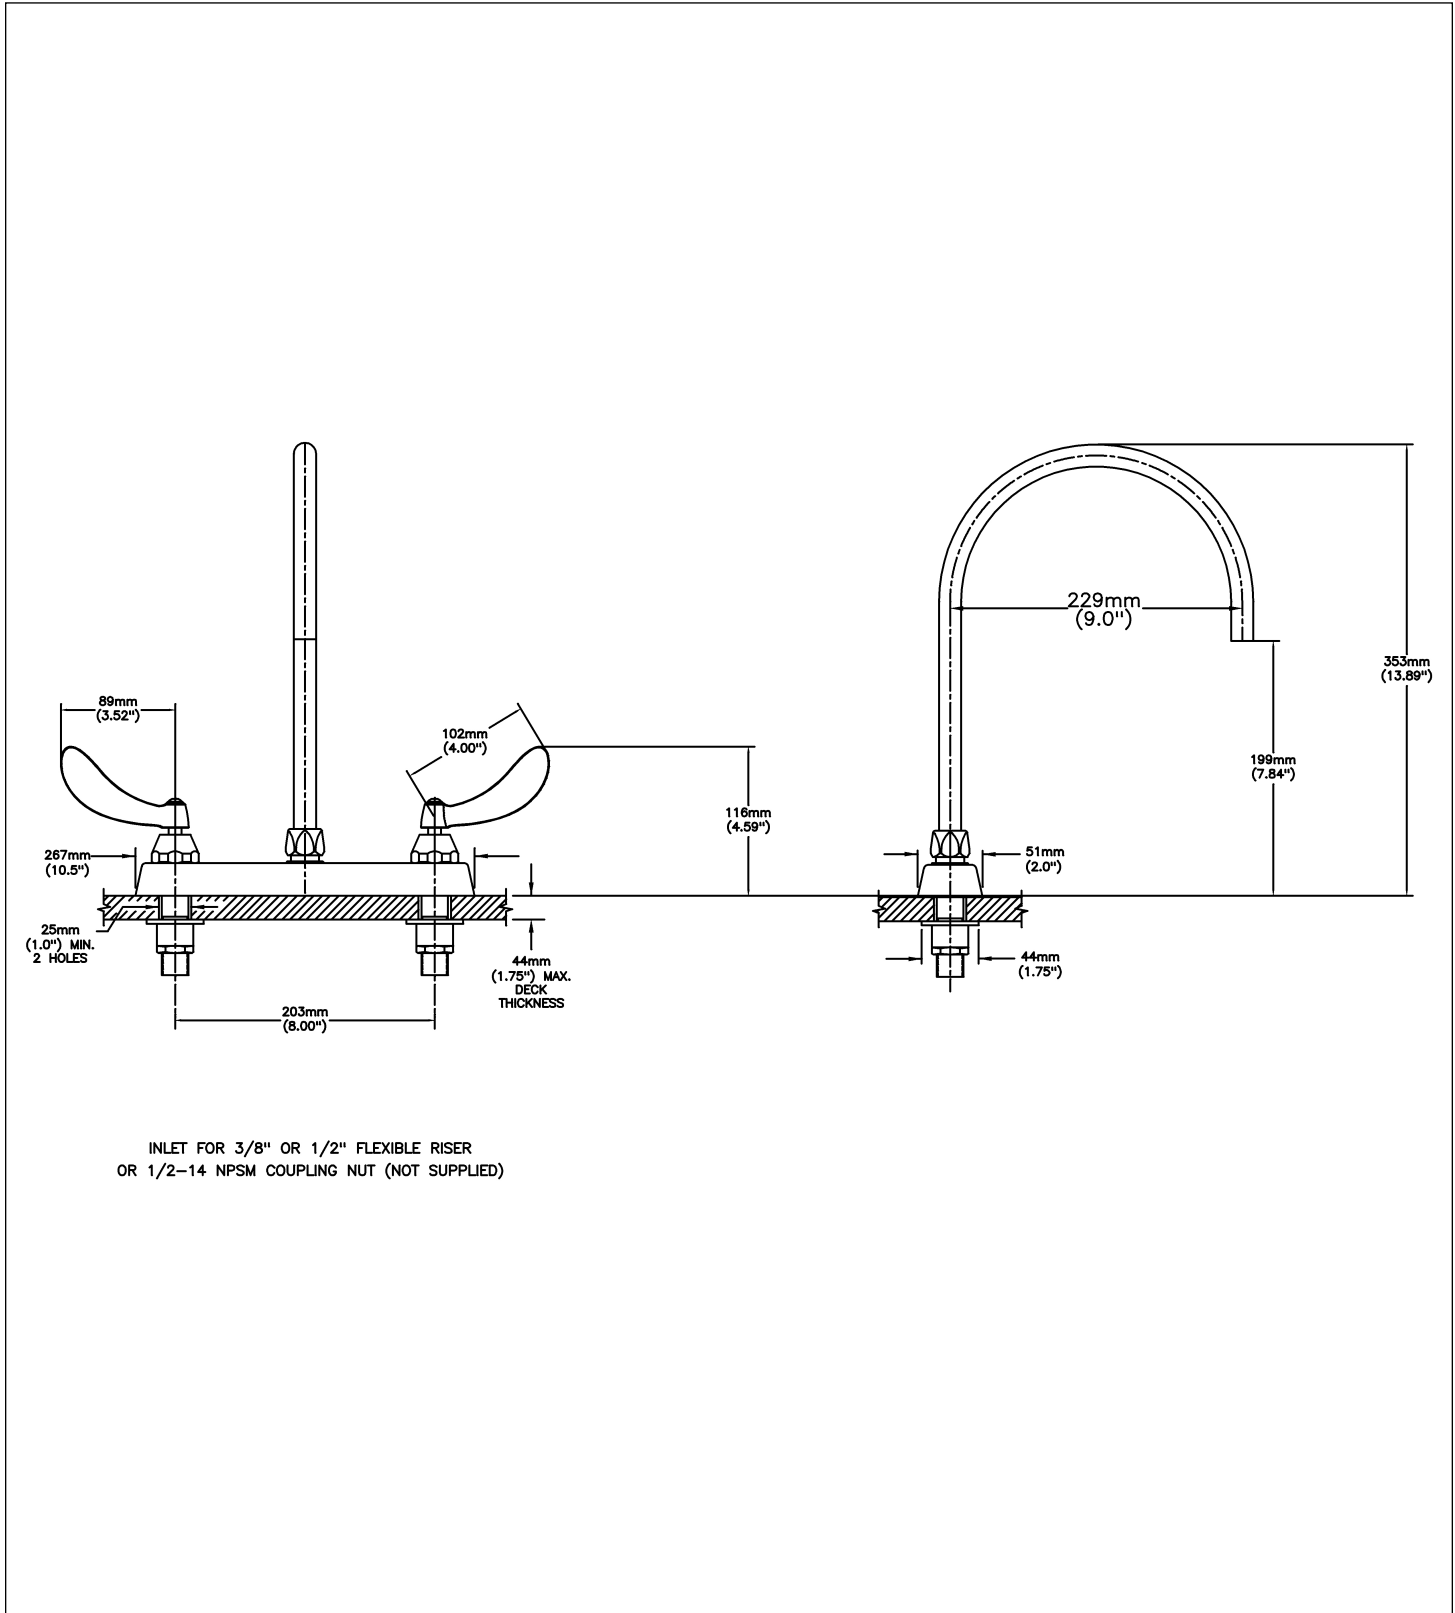

### Model No: 26C3974-R7

#### SPECIFICATION:

- Heavy Duty Cast Brass sink faucet
- 203 mm (8") centers
- Two handle
- Polished chrome plated finish
- Metal hold-down package
- CER-TECK® ceramic structures
- Spout: R7 - Smooth End Gooseneck-9.0" spout reach -12.7" height (unmounted)-Standard rigid/swivel field installation unless LS Limited swing option selected-Vandal resistant .090" wall thickness
- Outlet#: 7 - Smooth Spout End with Laminar Flow Control in Spout Base - 1.0 GPM (3.8L/min)
- Handle#: 4 - 102 mm (4") Blade Handles- ADA Compliant-Sanitary Hoods-Metal-Color indexed-Vandal resistant screws

#### OPERATION:

- Not Available

***(Dimensional drawing on following page)***

Delta reserves the right (1) to make changes to specifications and materials, and (2) to change or discontinue models, both without notice or obligation. Dimensions are for reference. Measurement may vary plus or minus 6mm(0.25"). Mounting locations are suggested only. Check with local codes for requirements in your area. This spec was produced April 15, 2021.

Delta reserves the right (1) to make changes to specifications and materials, and (2) to change or discontinue models, both without notice or obligation. Dimensions are for reference. Measurement may vary plus or minus 6mm(0.25"). Mounting locations are suggested only. Check with local codes for requirements in your area. This spec was produced April 15, 2021.