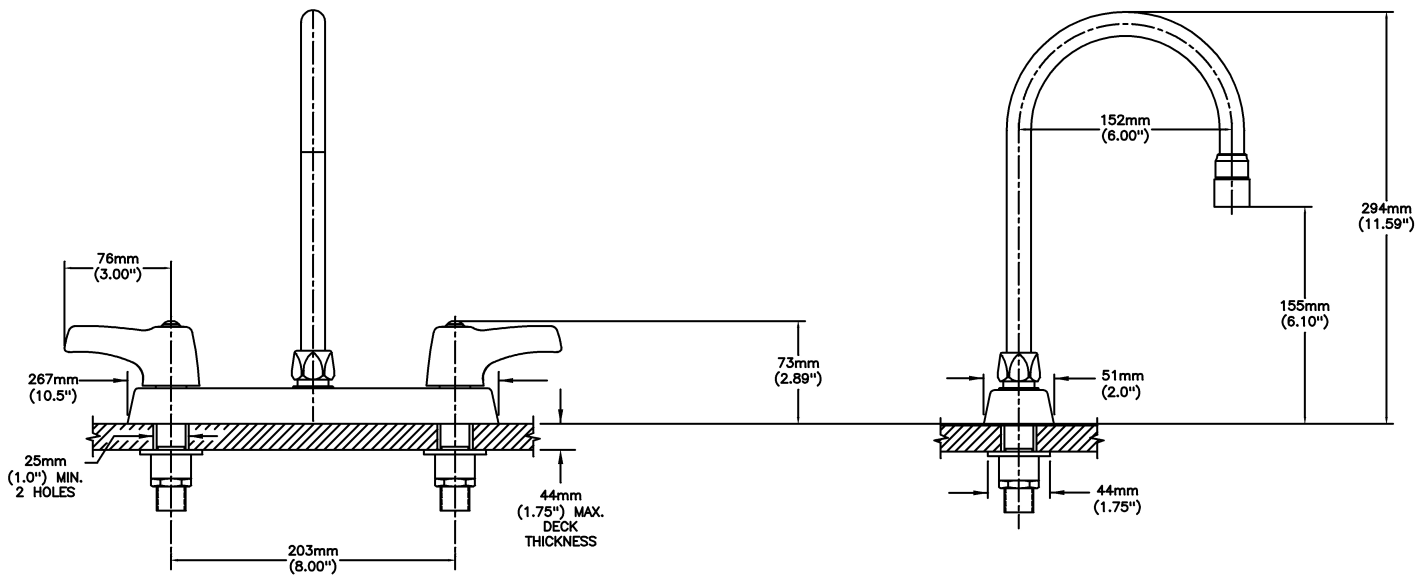

Sink Faucet Deckmount

8" Deck- CER-TECK® ceramic structures

Model No: 26C3933

COMPLIES WITH:

- CSA certified.
- Complies to ASME A112.18.1/CSA B125.1
- Verified compliant with 0.25% weighted average Pb content regulations
- (Contact Delta Representative for State and/or Local Approvals)

NOTES:

26T3 - 8" Deck- TUF-TECK® compression structures

SPECIFICATION:

- Heavy Duty Cast Brass sink faucet
- 203 mm (8") centers
- Two handle
- Polished chrome plated finish
- Metal hold-down package
- CER-TECK® ceramic structures
- Spout#: 9 - Gooseneck spout-6.0" spout reach - 10.4" height (unmounted)- Standard rigid/swivel field installation unless LS Limited swing option selected- Vandal resistant .090" wall thickness-(R4)
- Outlet#: 3 - Vandal Resistant Aerator Outlet- 1.5 GPM (5.7 L/min) Flow Rate at 60 psi- pressure compensating
- Handle#: 3 - 76 mm (3") Lever Blade Handles-ADA Compliant-Metal-Color indexed-Vandal Resistant screws

OPERATION:

- Not Available

(Dimensional drawing on following page)

Delta reserves the right (1) to make changes to specifications and materials, and (2) to change or discontinue models, both without notice or obligation. Dimensions are for reference. Measurement may vary plus or minus 6mm(0.25"). Mounting locations are suggested only. Check with local codes for requirements in your area. This spec was produced May 04, 2021.

INLET FOR 3/8" OR 1/2" FLEXIBLE RISER
OR 1/2-14 NPSM COUPLING NUT (NOT SUPPLIED)

Delta reserves the right (1) to make changes to specifications and materials, and (2) to change or discontinue models, both without notice or obligation. Dimensions are for reference. Measurement may vary plus or minus 6mm(0.25"). Mounting locations are suggested only. Check with local codes for requirements in your area. This spec was produced May 04, 2021.