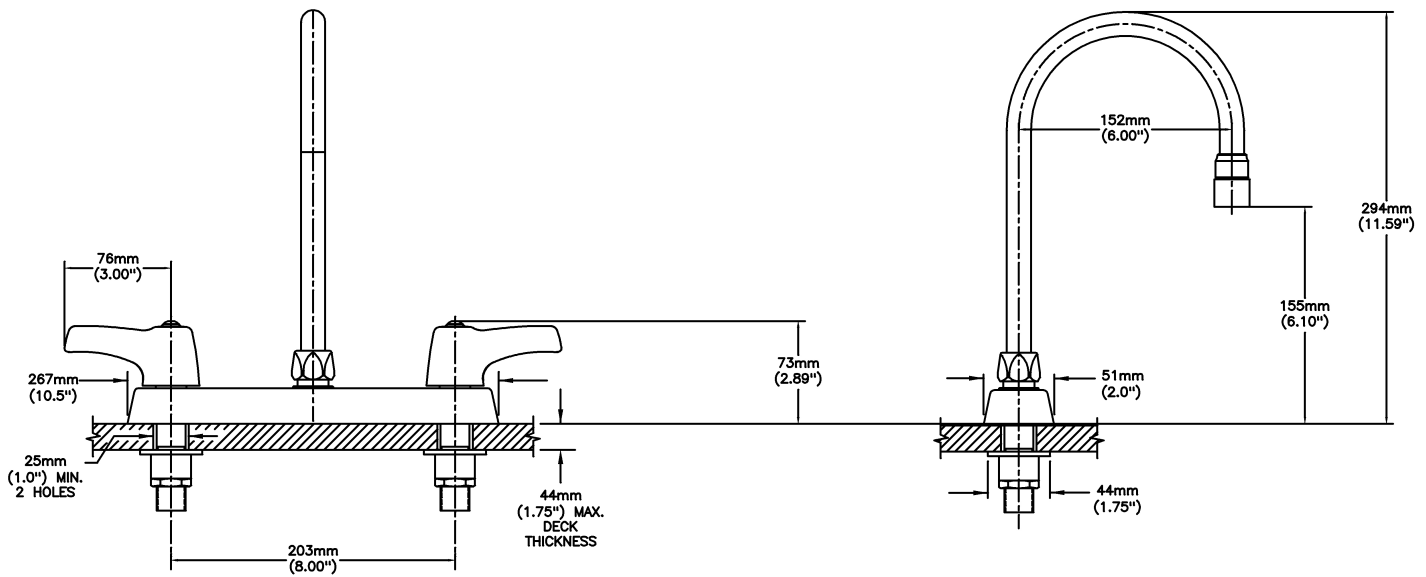

#### SPECIFICATION:

- Heavy Duty Cast Brass sink faucet
- 203 mm (8") centers
- Two handle
- Polished chrome plated finish
- Metal hold-down package
- CER-TECK® ceramic structures
- Spout#: 9 - Gooseneck spout-6.0" spout reach - 10.4" height (unmounted)- Standard rigid/swivel field installation unless LS Limited swing option selected- Vandal resistant .090" wall thickness-(R4)
- Outlet#: 2 - Vandal Res.1.5 GPM (5.7 L/Min) Laminar w/Agion® Antimicrobial
- Handle#: 3 - 76 mm (3") Lever Blade Handles-ADA Compliant-Metal-Color indexed-Vandal Resistant screws

#### OPERATION:

- Not Available

***(Dimensional drawing on following page)***

Delta reserves the right (1) to make changes to specifications and materials, and (2) to change or discontinue models, both without notice or obligation. Dimensions are for reference. Measurement may vary plus or minus 6mm(0.25"). Mounting locations are suggested only. Check with local codes for requirements in your area. This spec was produced April 16, 2021.

INLET FOR 3/8" OR 1/2" FLEXIBLE RISER  
OR 1/2-14 NPSM COUPLING NUT (NOT SUPPLIED)

Delta reserves the right (1) to make changes to specifications and materials, and (2) to change or discontinue models, both without notice or obligation. Dimensions are for reference. Measurement may vary plus or minus 6mm(0.25"). Mounting locations are suggested only. Check with local codes for requirements in your area. This spec was produced April 16, 2021.