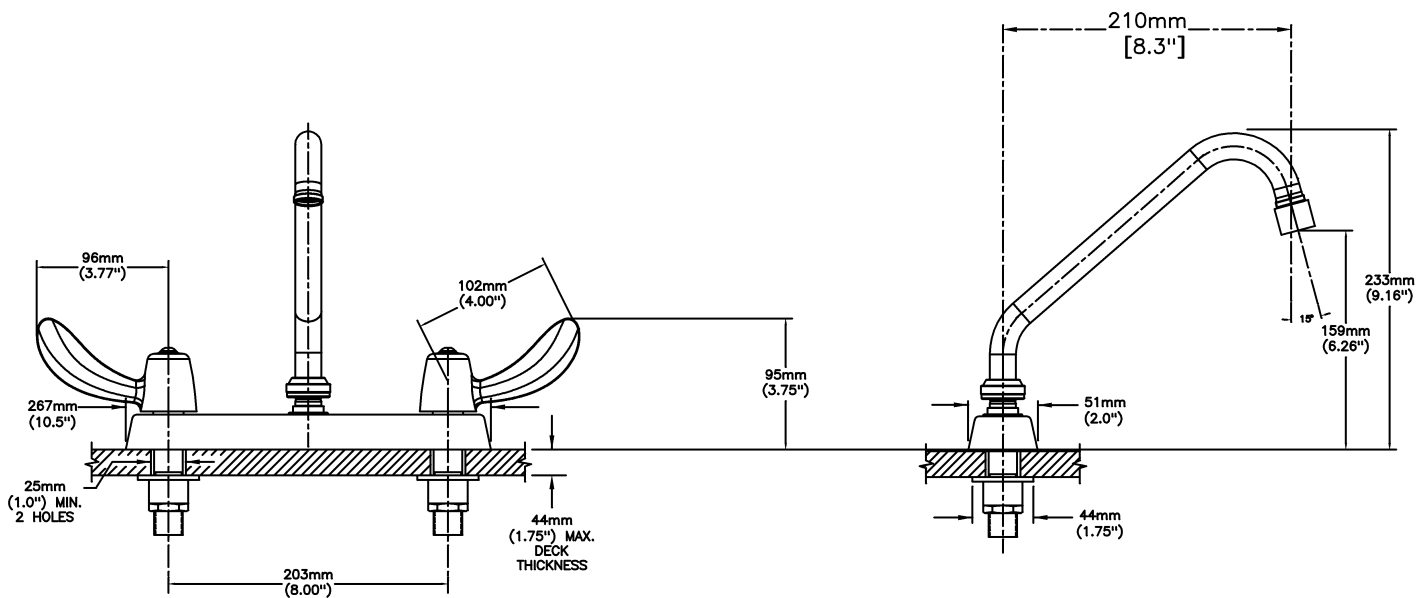

Sink Faucet Deckmount

8" Deck- CER-TECK® ceramic structures

Model No: 26C3232

COMPLIES WITH:

- CSA certified.
- Complies to ASME A112.18.1/CSA B125.1
- Verified compliant with 0.25% weighted average Pb content regulations
- (Contact Delta Representative for State and/or Local Approvals)

NOTES:

26T3 - 8" Deck- TUF-TECK® compression structures

SPECIFICATION:

- Heavy Duty Cast Brass sink faucet
- 203 mm (8") centers
- Two handle
- Polished chrome plated finish
- Metal hold-down package
- CER-TECK® ceramic structures
- Spout#: 2 - 203mm (8") Tubular Swing Spout(S5)
- Outlet#: 3 - Vandal Resistant Aerator Outlet- 1.5 GPM (5.7 L/min) Flow Rate at 60 psi- pressure compensating
- Handle#: 2 - 102 mm (4") Hooded Blade Handles-ADA compliant-Metal-Color indexed-Vandal resistant screws

OPERATION:

- Not Available

(Dimensional drawing on following page)

Delta reserves the right (1) to make changes to specifications and materials, and (2) to change or discontinue models, both without notice or obligation. Dimensions are for reference. Measurement may vary plus or minus 6mm(0.25"). Mounting locations are suggested only. Check with local codes for requirements in your area. This spec was produced April 14, 2021.

INLET FOR 3/8" OR 1/2" FLEXIBLE RISER
OR 1/2-14 NPSM COUPLING NUT (NOT SUPPLIED)

Delta reserves the right (1) to make changes to specifications and materials, and (2) to change or discontinue models, both without notice or obligation. Dimensions are for reference. Measurement may vary plus or minus 6mm(0.25"). Mounting locations are suggested only. Check with local codes for requirements in your area. This spec was produced April 14, 2021.