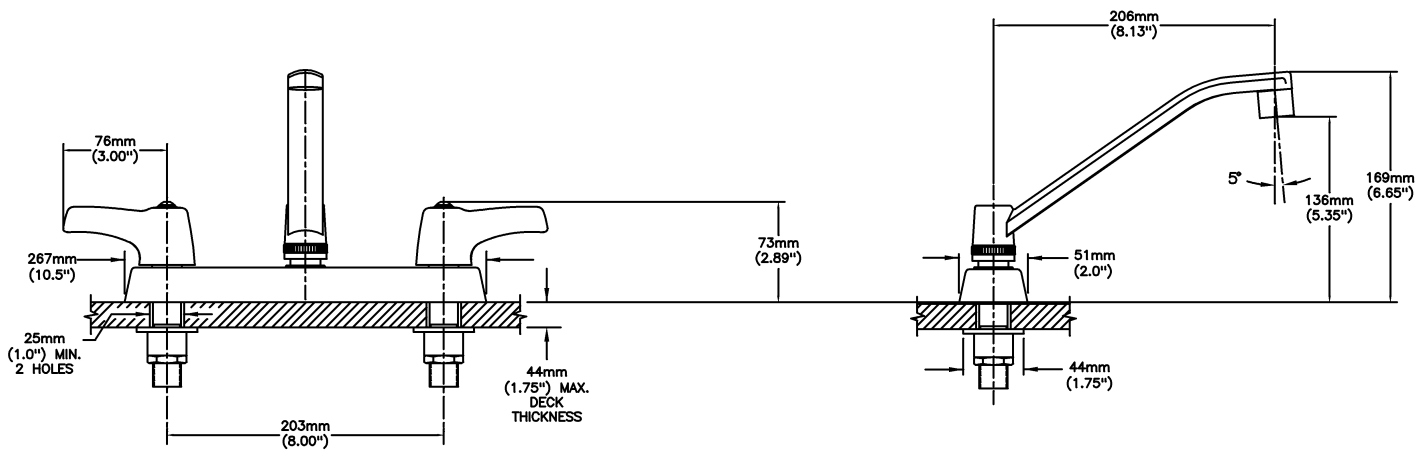

Sink Faucet Deckmount

8" Deck- CER-TECK® ceramic structures

Model No: 26C3143

COMPLIES WITH:

- CSA certified.
- Complies to ASME A112.18.1/CSA B125.1
- Verified compliant with 0.25% weighted average Pb content regulations
- (Contact Delta Representative for State and/or Local Approvals)

NOTES:

26T3 - 8" Deck- TUF-TECK® compression structures

SPECIFICATION:

- Heavy Duty Cast Brass sink faucet
- 203 mm (8") centers
- Two handle
- Polished chrome plated finish
- Metal hold-down package
- CER-TECK® ceramic structures
- Spout#: 1 - 203mm (8") Wallform Swing Spout(S2)
- Outlet#: 4 - Standard 1.5 GPM (5.7 L/Min) Flow Control Aerator
- Handle#: 3 - 76 mm (3") Lever Blade Handles-ADA Compliant-Metal-Color indexed-Vandal Resistant screws

OPERATION:

- Not Available

(Dimensional drawing on following page)

Delta reserves the right (1) to make changes to specifications and materials, and (2) to change or discontinue models, both without notice or obligation. Dimensions are for reference. Measurement may vary plus or minus 6mm(0.25"). Mounting locations are suggested only. Check with local codes for requirements in your area. This spec was produced April 28, 2021.

INLET FOR 3/8" OR 1/2" FLEXIBLE RISER
OR 1/2-14 NPSM COUPLING NUT (NOT SUPPLIED)

Delta reserves the right (1) to make changes to specifications and materials, and (2) to change or discontinue models, both without notice or obligation. Dimensions are for reference. Measurement may vary plus or minus 6mm(0.25"). Mounting locations are suggested only. Check with local codes for requirements in your area. This spec was produced April 28, 2021.