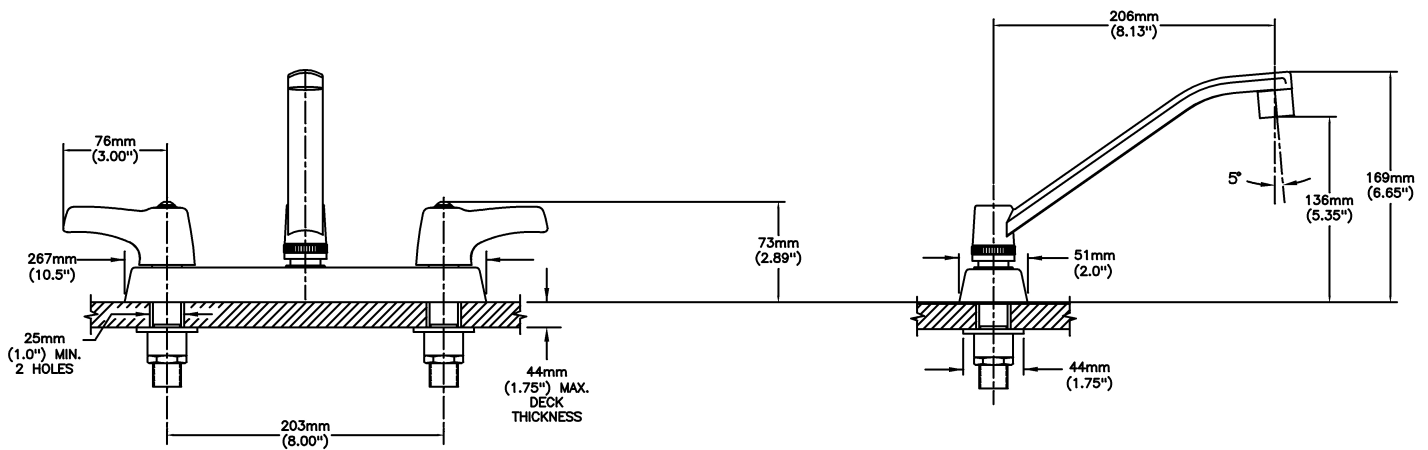

Sink Faucet Deckmount

8" Deck- CER-TECK® ceramic structures

Model No: 26C3133

COMPLIES WITH:

- CSA certified.
- Complies to ASME A112.18.1/CSA B125.1
- Verified compliant with 0.25% weighted average Pb content regulations
- (Contact Delta Representative for State and/or Local Approvals)

NOTES:

26T3 - 8" Deck- TUF-TECK® compression structures

SPECIFICATION:

- Heavy Duty Cast Brass sink faucet
- 203 mm (8") centers
- Two handle
- Polished chrome plated finish
- Metal hold-down package
- CER-TECK® ceramic structures
- Spout#: 1 - 203mm (8") Wallform Swing Spout(S2)
- Outlet#: 3 - Vandal Resistant Aerator Outlet- 1.5 GPM (5.7 L/min) Flow Rate at 60 psi- pressure compensating
- Handle#: 3 - 76 mm (3") Lever Blade Handles-ADA Compliant-Metal-Color indexed-Vandal Resistant screws

OPERATION:

- Not Available

(Dimensional drawing on following page)

Delta reserves the right (1) to make changes to specifications and materials, and (2) to change or discontinue models, both without notice or obligation. Dimensions are for reference. Measurement may vary plus or minus 6mm(0.25"). Mounting locations are suggested only. Check with local codes for requirements in your area. This spec was produced April 27, 2021.

INLET FOR 3/8" OR 1/2" FLEXIBLE RISER
OR 1/2-14 NPSM COUPLING NUT (NOT SUPPLIED)

Delta reserves the right (1) to make changes to specifications and materials, and (2) to change or discontinue models, both without notice or obligation. Dimensions are for reference. Measurement may vary plus or minus 6mm(0.25"). Mounting locations are suggested only. Check with local codes for requirements in your area. This spec was produced April 27, 2021.