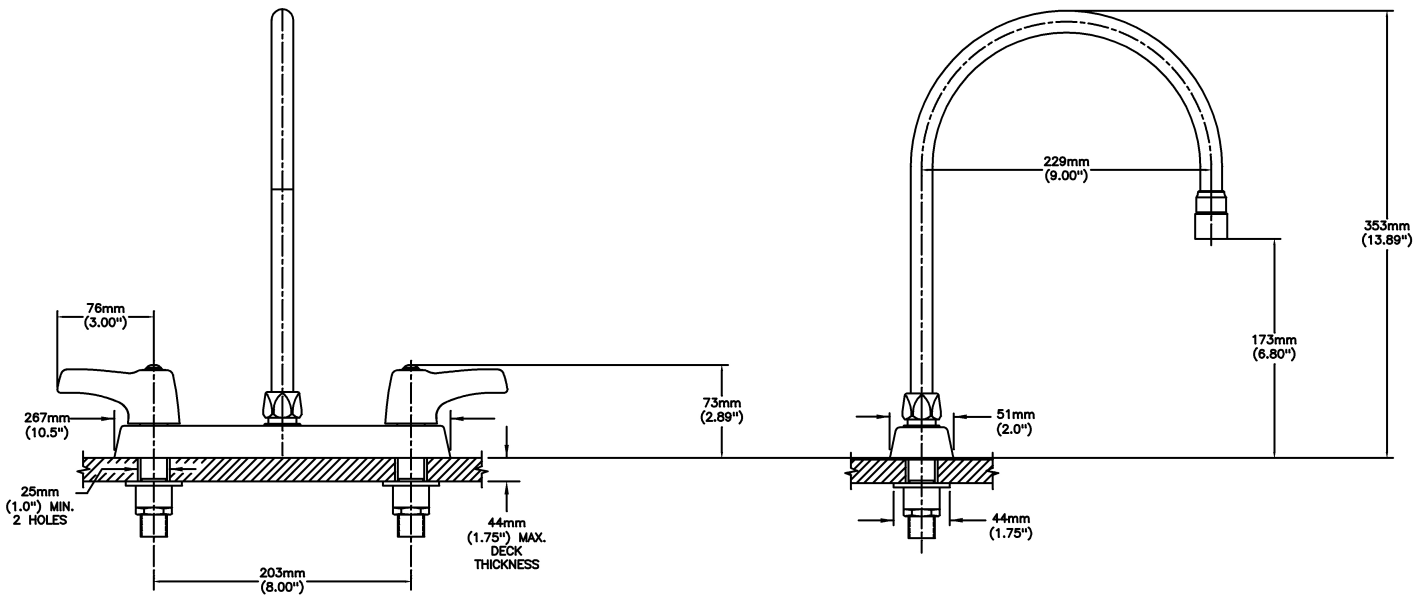

Sink Faucet Deckmount

8" Deck- CER-TECK® ceramic structures

Model No: 26C3943-R7

COMPLIES WITH:

- CSA certified.
- Complies to ASME A112.18.1/CSA B125.1
- Verified compliant with 0.25% weighted average Pb content regulations
- (Contact Delta Representative for State and/or Local Approvals)

NOTES:

26T3 - 8" Deck- TUF-TECK® compression structures

SPECIFICATION:

- Heavy Duty Cast Brass sink faucet
- 203 mm (8") centers
- Two handle
- Polished chrome plated finish
- Metal hold-down package
- CER-TECK® ceramic structures
- Spout: R7 - Gooseneck spout-9.0" spout reach -12.7" height(unmounted)- Standard rigid/swivel field installation unless LS Limited swing option selected-Vandal resistant.090" wall thickness
- Outlet#: 4 - Standard 1.5 GPM (5.7 L/Min) Flow Control Aerator
- Handle#: 3 - 76 mm (3") Lever Blade Handles-ADA Compliant-Metal-Color indexed-Vandal Resistant screws

OPERATION:

- Not Available

(Dimensional drawing on following page)

Delta reserves the right (1) to make changes to specifications and materials, and (2) to change or discontinue models, both without notice or obligation. Dimensions are for reference. Measurement may vary plus or minus 6mm(0.25"). Mounting locations are suggested only. Check with local codes for requirements in your area. This spec was produced July 13, 2021.

INLET FOR 3/8" OR 1/2" FLEXIBLE RISER
OR 1/2-14 NPSM COUPLING NUT (NOT SUPPLIED)

Delta reserves the right (1) to make changes to specifications and materials, and (2) to change or discontinue models, both without notice or obligation. Dimensions are for reference. Measurement may vary plus or minus 6mm(0.25"). Mounting locations are suggested only. Check with local codes for requirements in your area. This spec was produced July 13, 2021.