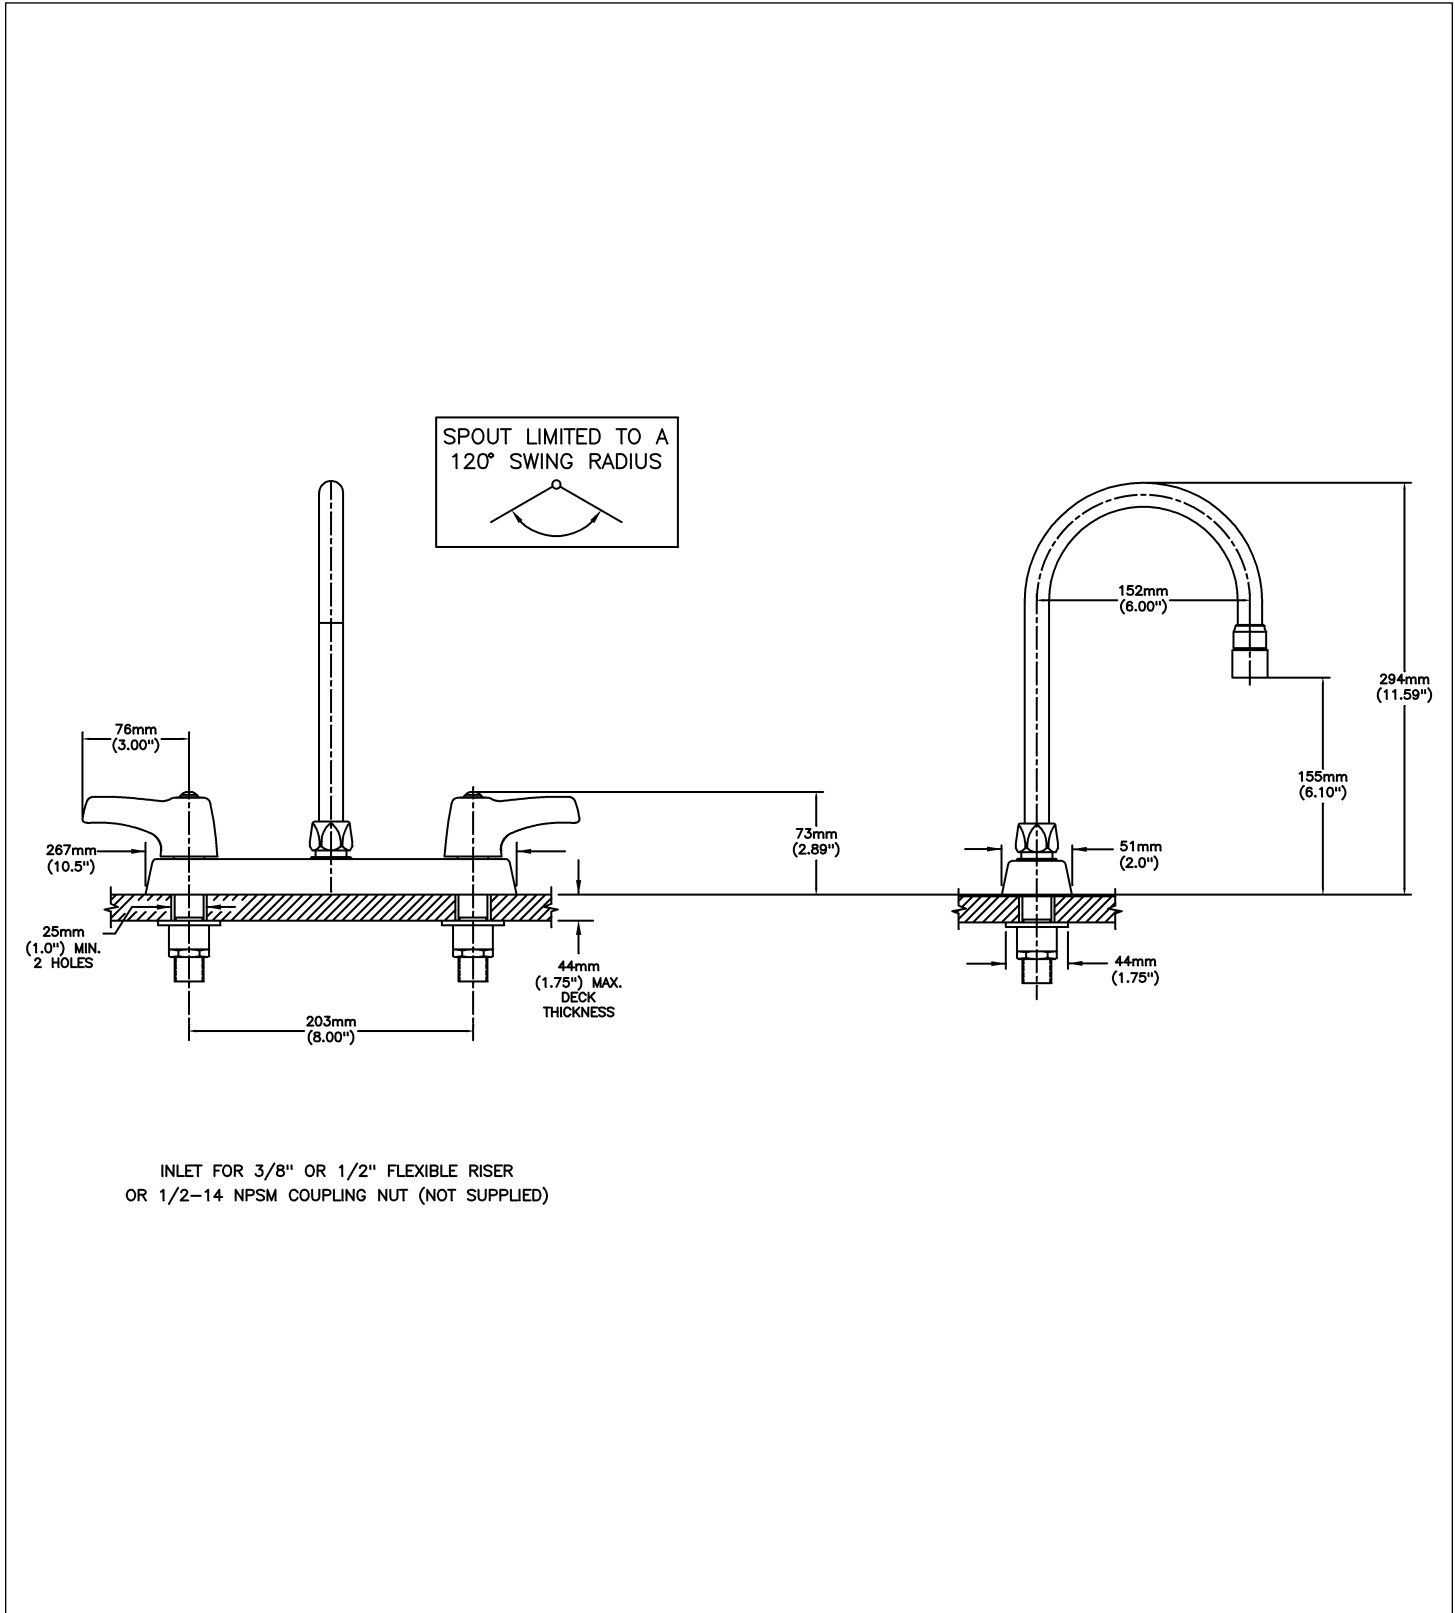

Sink Faucet Deckmount

8" Deck- CER-TECK® ceramic structures

Model No: 26C3933-LS

COMPLIES WITH:

- CSA certified.
- Complies to ASME A112.18.1/CSA B125.1
- Verified compliant with 0.25% weighted average Pb content regulations
- (Contact Delta Representative for State and/or Local Approvals)

NOTES:

26T3 - 8" Deck- TUF-TECK® compression structures

SPECIFICATION:

- Heavy Duty Cast Brass sink faucet
- 203 mm (8") centers
- Two handle
- Polished chrome plated finish
- Metal hold-down package
- CER-TECK® ceramic structures
- Spout#: 9 - Gooseneck spout-6.0" spout reach - 10.4" height (unmounted)- Standard rigid/swivel field installation unless LS Limited swing option selected- Vandal resistant .090" wall thickness-(R4)
- Outlet#: 3 - Vandal Resistant Aerator Outlet- 1.5 GPM (5.7 L/min) Flow Rate at 60 psi- pressure compensating
- Handle#: 3 - 76 mm (3") Lever Blade Handles-ADA Compliant-Metal-Color indexed-Vandal Resistant screws
- 120 degrees limited swing of spout (LS)

OPERATION:

- Not Available

(Dimensional drawing on following page)

Delta reserves the right (1) to make changes to specifications and materials, and (2) to change or discontinue models, both without notice or obligation. Dimensions are for reference. Measurement may vary plus or minus 6mm(0.25"). Mounting locations are suggested only. Check with local codes for requirements in your area. This spec was produced May 10, 2021.

Delta reserves the right (1) to make changes to specifications and materials, and (2) to change or discontinue models, both without notice or obligation. Dimensions are for reference. Measurement may vary plus or minus 6mm(0.25"). Mounting locations are suggested only. Check with local codes for requirements in your area. This spec was produced May 10, 2021.