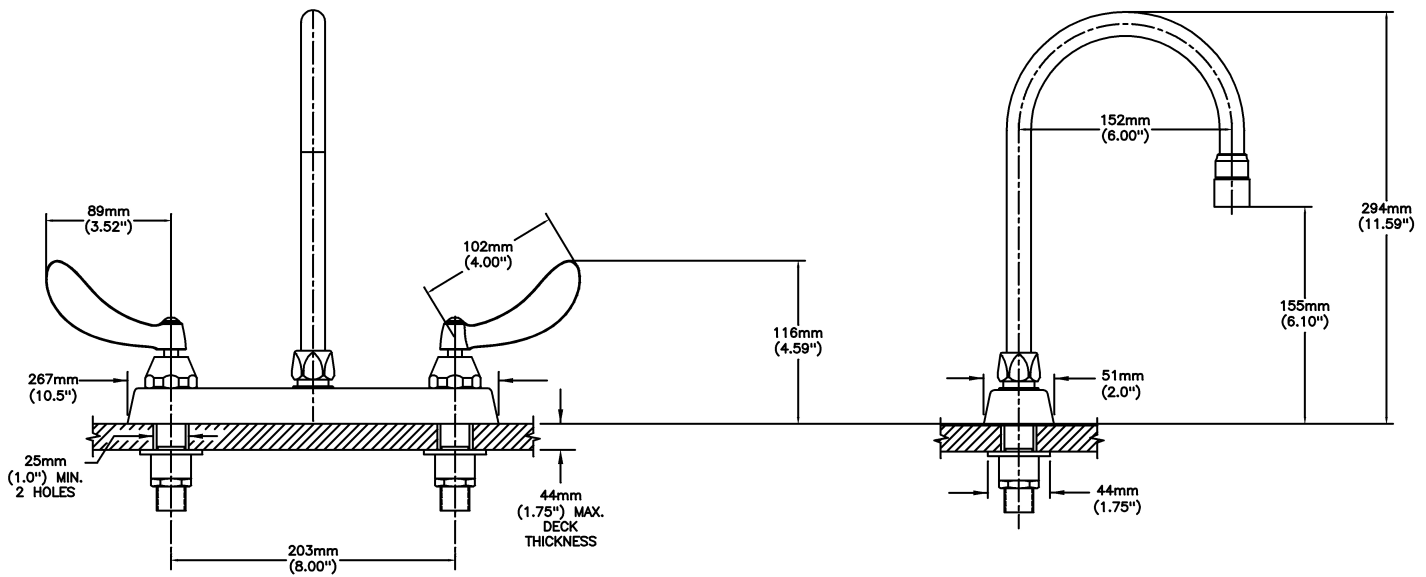

Sink Faucet Deckmount

8" Deck- CER-TECK® ceramic structures

Model No: 26C3924

COMPLIES WITH:

- CSA certified.
- Complies to ASME A112.18.1/CSA B125.1
- Verified compliant with 0.25% weighted average Pb content regulations
- (Contact Delta Representative for State and/or Local Approvals)

NOTES:

26T3 - 8" Deck- TUF-TECK® compression structures

SPECIFICATION:

- Heavy Duty Cast Brass sink faucet
- 203 mm (8") centers
- Two handle
- Polished chrome plated finish
- Metal hold-down package
- CER-TECK® ceramic structures
- Spout#: 9 - Gooseneck spout-6.0" spout reach - 10.4" height (unmounted)- Standard rigid/swivel field installation unless LS Limited swing option selected- Vandal resistant .090" wall thickness-(R4)
- Outlet#: 2 - Vandal Res.1.5 GPM (5.7 L/Min) Laminar w/Agion® Antimicrobial
- Handle#: 4 - 102 mm (4") Blade Handles- ADA Compliant-Sanitary Hoods- Metal-Color indexed-Vandal resistant screws

OPERATION:

- Not Available

(Dimensional drawing on following page)

Delta reserves the right (1) to make changes to specifications and materials, and (2) to change or discontinue models, both without notice or obligation. Dimensions are for reference. Measurement may vary plus or minus 6mm(0.25"). Mounting locations are suggested only. Check with local codes for requirements in your area. This spec was produced April 28, 2021.

INLET FOR 3/8" OR 1/2" FLEXIBLE RISER
OR 1/2-14 NPSM COUPLING NUT (NOT SUPPLIED)

Delta reserves the right (1) to make changes to specifications and materials, and (2) to change or discontinue models, both without notice or obligation. Dimensions are for reference. Measurement may vary plus or minus 6mm(0.25"). Mounting locations are suggested only. Check with local codes for requirements in your area. This spec was produced April 28, 2021.