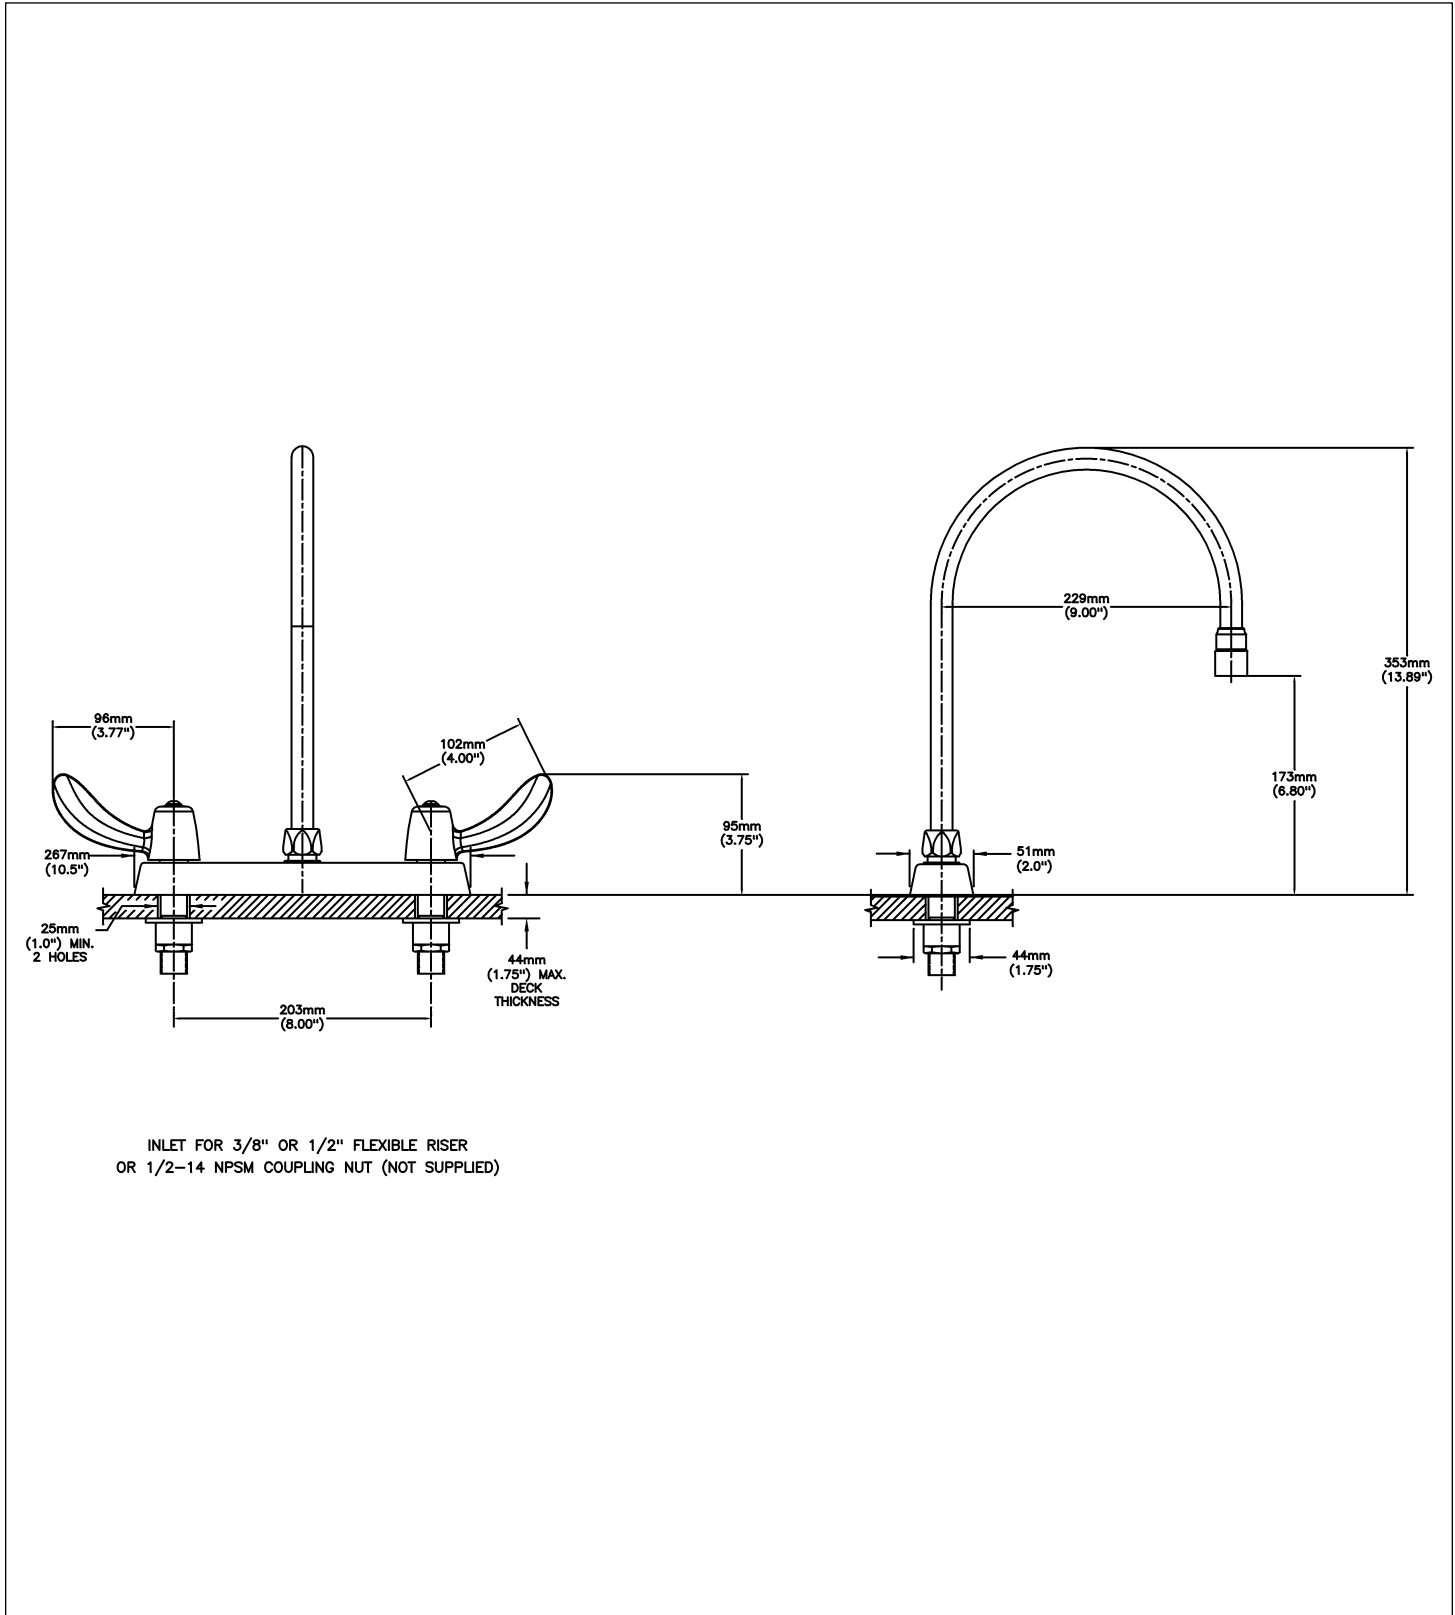

Sink Faucet Deckmount

8" Deck- CER-TECK® ceramic structures

Model No: 26C3922-R7

COMPLIES WITH:

- CSA certified.
- Complies to ASME A112.18.1/CSA B125.1
- Verified compliant with 0.25% weighted average Pb content regulations
- (Contact Delta Representative for State and/or Local Approvals)

NOTES:

26T3 - 8" Deck- TUF-TECK® compression structures

SPECIFICATION:

- Heavy Duty Cast Brass sink faucet
- 203 mm (8") centers
- Two handle
- Polished chrome plated finish
- Metal hold-down package
- CER-TECK® ceramic structures
- Spout: R7 - Gooseneck spout-9.0" spout reach -12.7" height(unmounted)- Standard rigid/swivel field installation unless LS Limited swing option selected-Vandal resistant.090" wall thickness
- Outlet#: 2 - Vandal Res.1.5 GPM (5.7 L/Min) Laminar w/Agion® Antimicrobial
- Handle#: 2 - 102 mm (4") Hooded Blade Handles-ADA compliant-Metal-Color indexed-Vandal resistant screws

OPERATION:

- Not Available

(Dimensional drawing on following page)

Delta reserves the right (1) to make changes to specifications and materials, and (2) to change or discontinue models, both without notice or obligation. Dimensions are for reference. Measurement may vary plus or minus 6mm(0.25"). Mounting locations are suggested only. Check with local codes for requirements in your area. This spec was produced June 15, 2021.

Delta reserves the right (1) to make changes to specifications and materials, and (2) to change or discontinue models, both without notice or obligation. Dimensions are for reference. Measurement may vary plus or minus 6mm(0.25"). Mounting locations are suggested only. Check with local codes for requirements in your area. This spec was produced June 15, 2021.