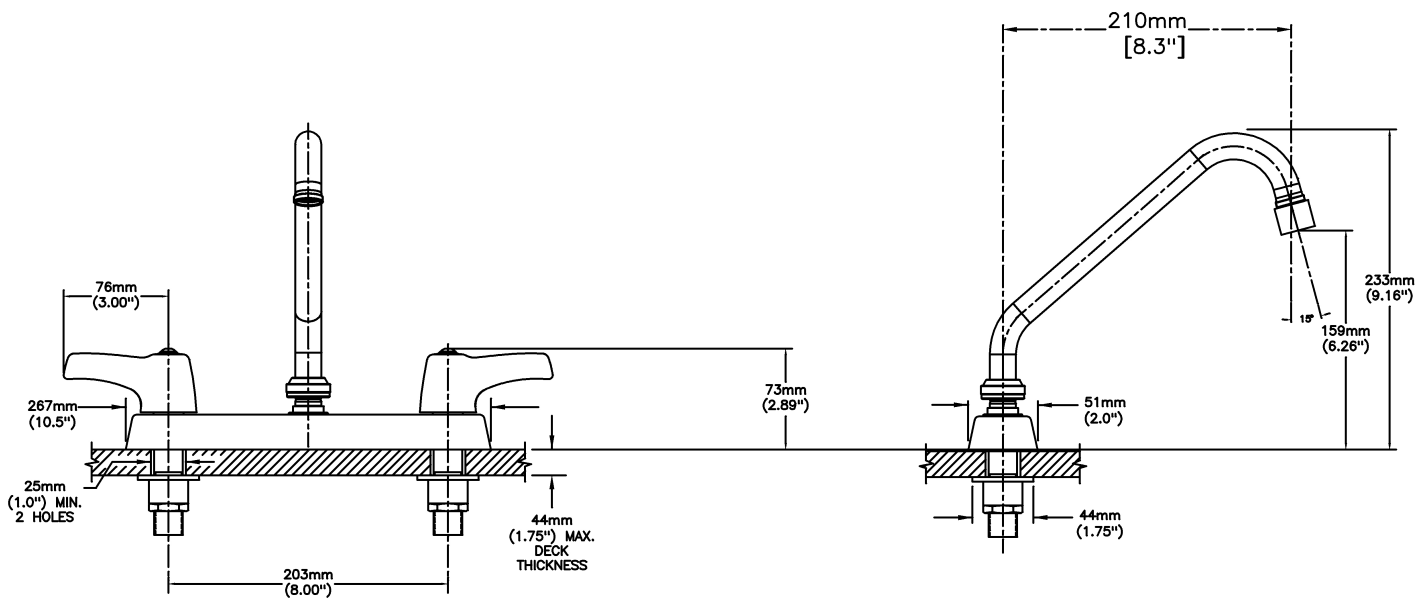

#### SPECIFICATION:

- Heavy Duty Cast Brass sink faucet
- 203 mm (8") centers
- Two handle
- Polished chrome plated finish
- Metal hold-down package
- CER-TECK® ceramic structures
- Spout#: 2 - 203mm (8") Tubular Swing Spout(S5)
- Outlet#: 2 - Vandal Res.1.5 GPM (5.7 L/Min) Laminar w/Agion® Antimicrobial
- Handle#: 3 - 76 mm (3") Lever Blade Handles-ADA Compliant-Metal-Color indexed-Vandal Resistant screws

#### OPERATION:

- Not Available

***(Dimensional drawing on following page)***

Delta reserves the right (1) to make changes to specifications and materials, and (2) to change or discontinue models, both without notice or obligation. Dimensions are for reference. Measurement may vary plus or minus 6mm(0.25"). Mounting locations are suggested only. Check with local codes for requirements in your area. This spec was produced April 22, 2021.

INLET FOR 3/8" OR 1/2" FLEXIBLE RISER  
OR 1/2-14 NPSM COUPLING NUT (NOT SUPPLIED)

Delta reserves the right (1) to make changes to specifications and materials, and (2) to change or discontinue models, both without notice or obligation. Dimensions are for reference. Measurement may vary plus or minus 6mm(0.25"). Mounting locations are suggested only. Check with local codes for requirements in your area. This spec was produced April 22, 2021.