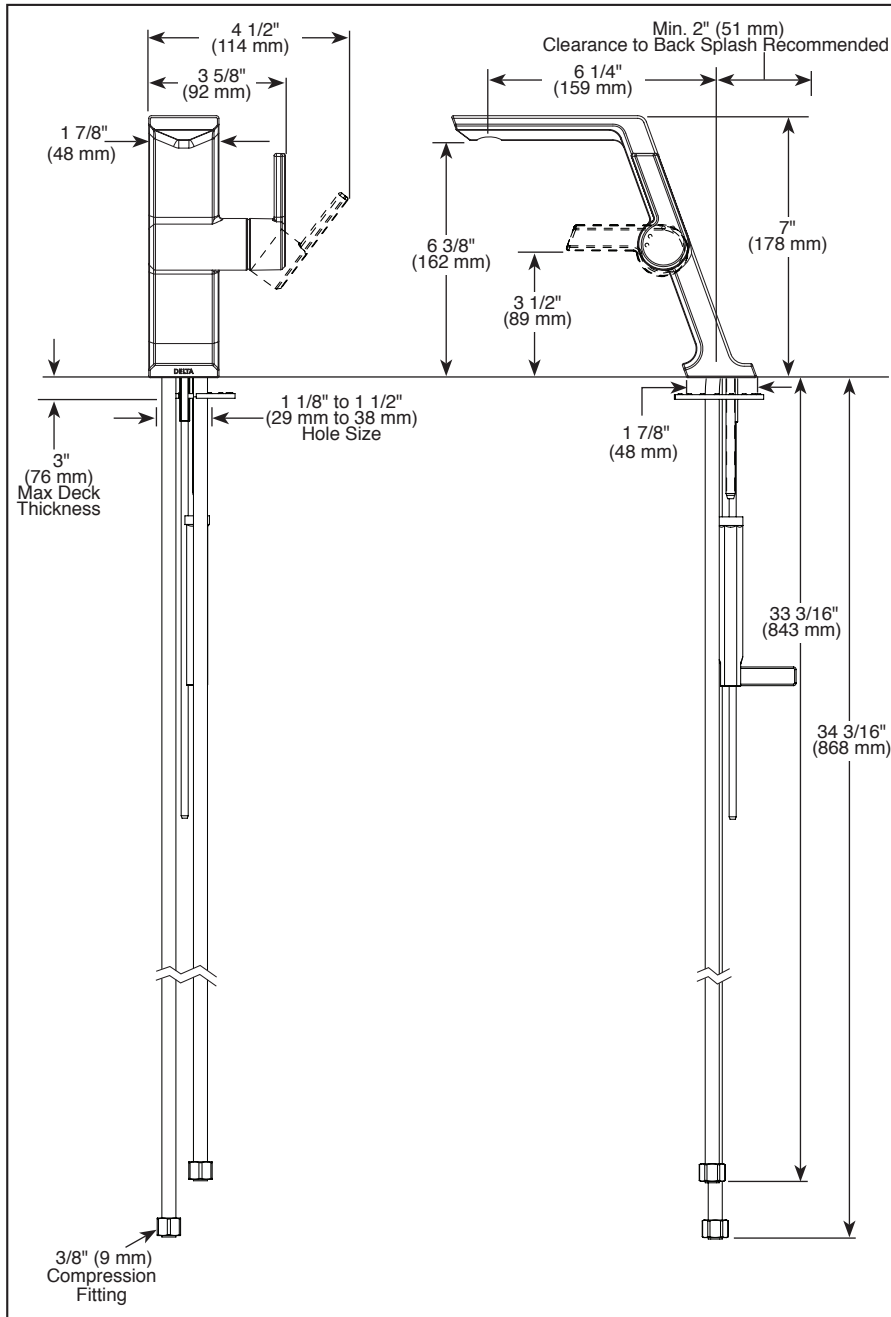

WARRANTY

- Parts and Finish - Lifetime limited warranty; or for commercial purchasers, 10 years for multi-family residential (apartments and condominiums) and 5 years for all other commercial uses, in each case from the date the product is received by the original purchaser or their authorized representative (installation contractor, etc.).
- Electronic Parts and Batteries (if applicable) - 5 years from the date the product is received by the original purchaser or their authorized representative (installation contractor, etc.); or for commercial purchasers, 1 year from the date the product is received by the original purchaser or their authorized representative (installation contractor, etc.). No warranty is provided on batteries.