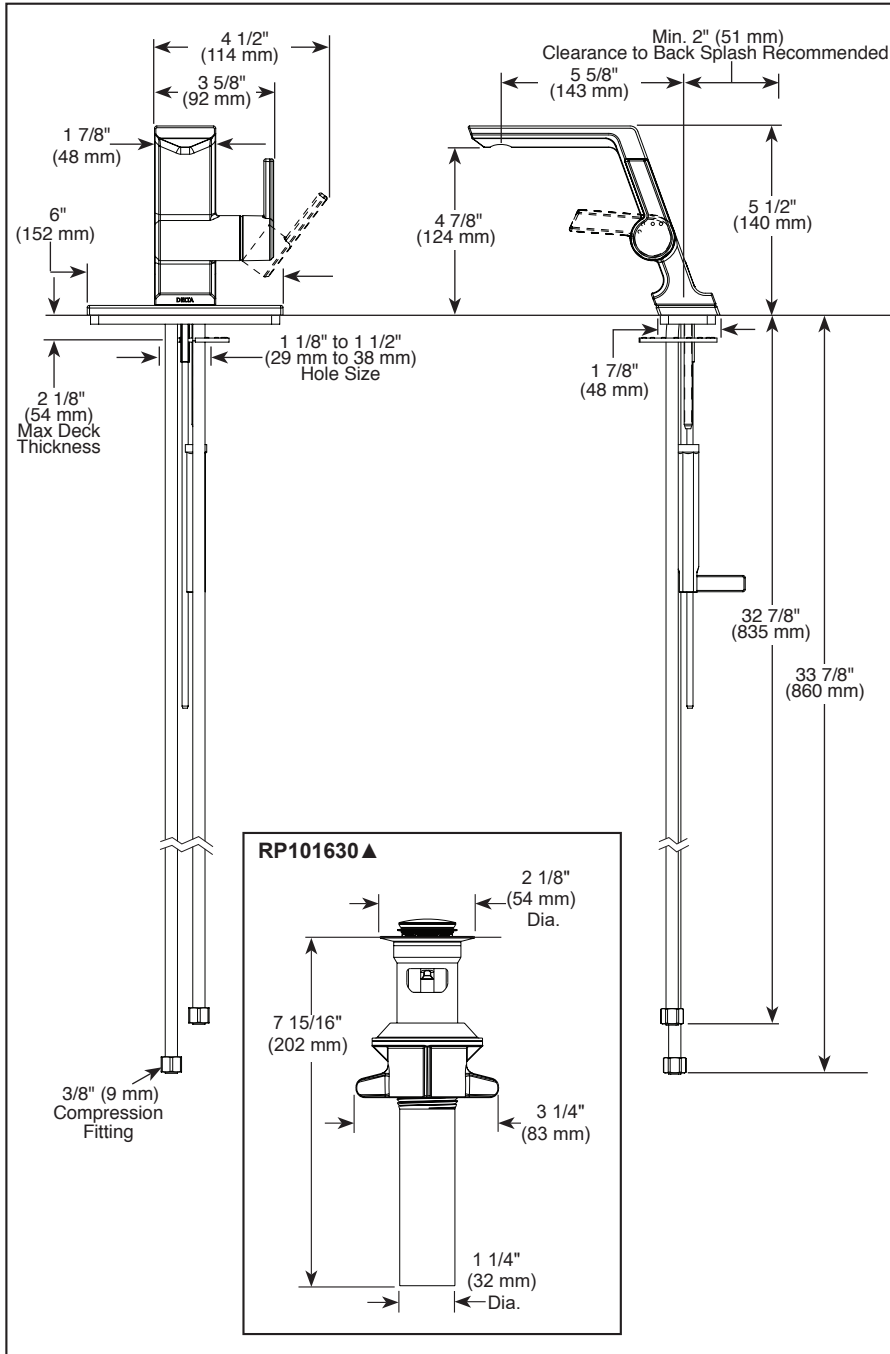

see what Delta can do™

BATHROOM FAUCET

- Pivotal® Bath Collection
- Single Handle Deck Mount

FEATURES:

- Lumicoat™ Finish (-PR models only)
- Lumicoat™ Finishes easily wipe clean without cleaners and chemicals on the products most commonly touched areas

STANDARD SPECIFICATIONS:

- Max. flow rate 1.2 gpm @ 60 psi, 4.5 L/min @ 414 kPa
- One or three hole mount (escutcheon optional, not included)
- Solid brass fabricated body
- Diamond coated ceramic cartridge
- 1/4" O.D. straight, staggered PEX supply tubes
- Model has metal drain with push pop-up type fitting with plated flange and stopper, no lift rod hole
- "LPU" models less pop-up drain; no lift rod hole
- Optional red/blue indicator ring provided with model

COMPLIES WITH:

- ASME A112.18.1 / CSA B125.1
- ASME A112.18.2 / CSA B125.2
- Indicates compliance to ICC/ANSI A117.1
- EPA WaterSense®

▲ Designate Proper Finish Suffix

Delta reserves the right (1) to make changes in specifications and materials, and (2) to change or discontinue models, both without notice or obligation. Dimensions are for reference only. See current full-line price book or www.deltafaucet.com for finish options and product availability.