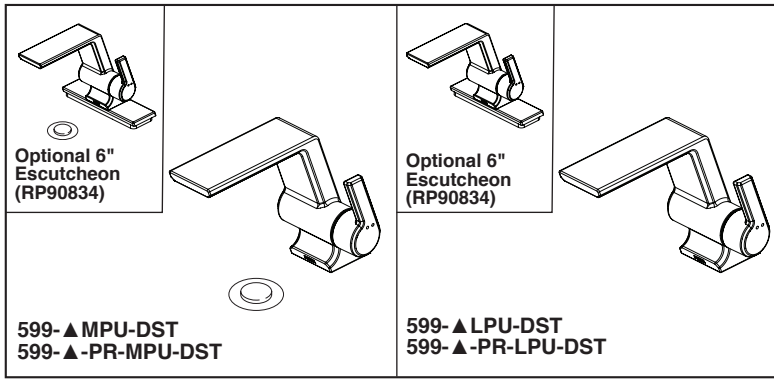

STANDARD SPECIFICATIONS:

- Max. flow rate 1.2 gpm @ 60 psi, 4.5 L/min @ 414 kPa
- One or three hole mount (escutcheon optional, not included)
- Solid brass fabricated body
- Diamond coated ceramic cartridge
- 1/4" O.D. straight, staggered PEX supply tubes
- Model has metal drain with push pop-up type fitting with plated flange and stopper, no lift rod hole
- "LPU" models less pop-up drain; no lift rod hole
- Optional red/blue indicator ring provided with model

WARRANTY

- Parts and Finish - Lifetime limited warranty; or for commercial purchasers, 10 years for multi-family residential (apartments and condominiums) and 5 years for all other commercial uses, in each case from the date the product is received by the original purchaser or their authorized representative (installation contractor, etc.).
- Electronic Parts and Batteries (if applicable) - 5 years from the date the product is received by the original purchaser or their authorized representative (installation contractor, etc.); or for commercial purchasers, 1 year from the date the product is received by the original purchaser or their authorized representative (installation contractor, etc.). No warranty is provided on batteries.

COMPLIES WITH:

- ASME A112.18.1 / CSA B125.1
- ASME A112.18.2 / CSA B125.2
- Indicates compliance to ICC/ANSI A117.1
- EPA WaterSense®

▲ Designate Proper Finish Suffix

Delta reserves the right (1) to make changes in specifications and materials, and (2) to change or discontinue models, both without notice or obligation. Dimensions are for reference only. See current full-line price book or www.deltafaucet.com for finish options and product availability.

DSP-L-599-MPU-DST Rev. I

Delta Faucet Company

55 E. 111th Street, Indianapolis, IN 46280
350 South Edgeware Road, St. Thomas, ON N5P 4L1
© 2023 Delta Faucet Company