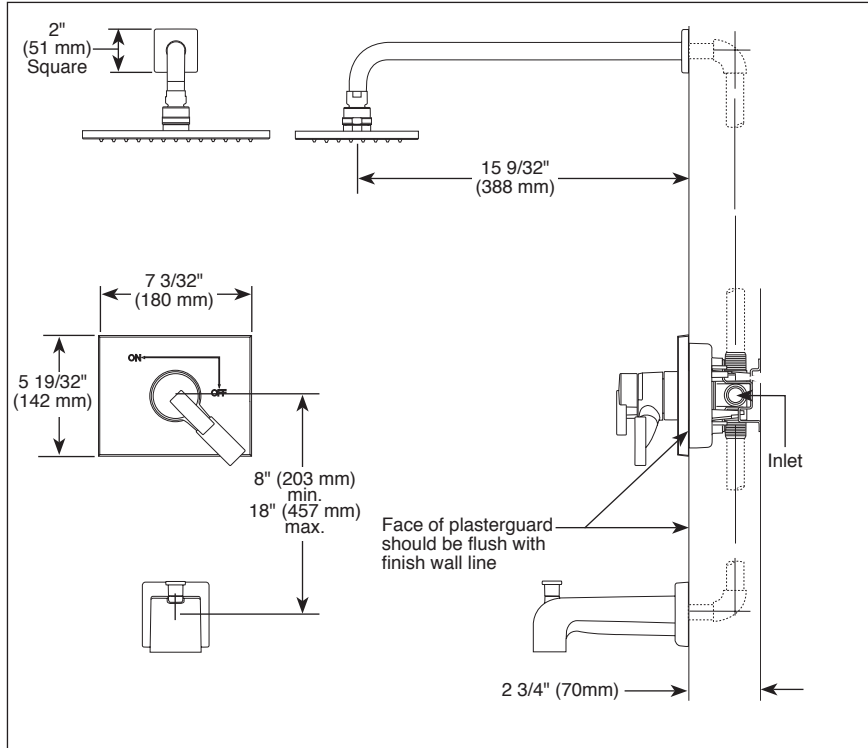

▲ Designate Proper Finish Suffix

Delta reserves the right (1) to make changes in specifications and materials, and (2) to change or discontinue models, both without notice or obligation. Dimensions are for reference only. See current full-line price book or www.deltafaucet.com for finish options and product availability.