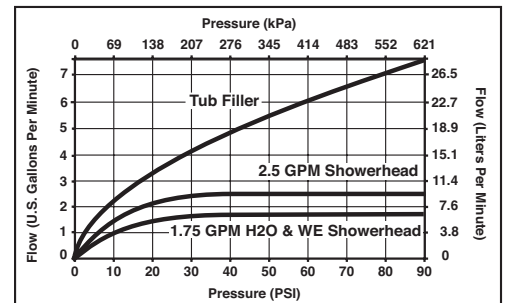

STANDARD SPECIFICATIONS:

- Maintains a balanced pressure of hot and cold water even when a valve is turned on or off elsewhere in the system.
- For use with MultiChoice® Universal rough valve body. (R10000 Series)
- Back-to-back installation capability.
- Solid brass forged body.
- Lever volume control handle; temperature adjustment dial.
- Field adjustable to limit handle rotation into hot water zone.
- Maximum dial rotation adjustable between 90° and 180°.
- All parts replaceable from the front of the valve.
- 2.5 gpm @ 80 psi for standard models and 1.75 gpm @ 80 psi for models with -H2O & -WE suffix.
- 1/2" CWT sweat and 1/2" IPS threaded spout adapter.
- Stem extension kit RP77992 can be ordered to allow for an additional 1 3/4" wall thickness. RP77992 ships with chrome escutcheon screws. For special finishes also order RPI12630 escutcheon screws in desired finish.

WARRANTY

1. Lifetime limited warranty on parts (other than electronic parts and batteries) and finishes; or, for commercial users, for 5 years from date of purchase.
   - 5 year limited warranty on electronic parts (other than batteries); or, for commercial users, for 1 year from the date of purchase.
2. No warranty is provided on batteries.

COMPLIES WITH:

- ASME A112.18.1 / CSA B125.1
- Indicates compliance to ICC/ANSI A117.1 - Valve control only.
- EPA WaterSense® (**WE & H2O models only**)

Delta Faucet Company

55 E. 111th Street, Indianapolis, IN 46280
350 South Edgeware Road, St. Thomas, ON N5P 4L1
© 2017 Delta Faucet Company