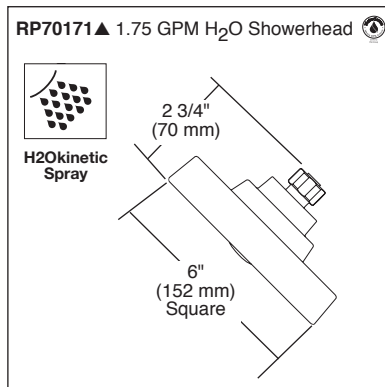

▲ Designate Proper Finish Suffix

Delta reserves the right (1) to make changes in specifications and materials, and (2) to change or discontinue models, both without notice or obligation. Dimensions are for reference only. See current full-line price book or www.deltafaucet.com for finish options and product availability.