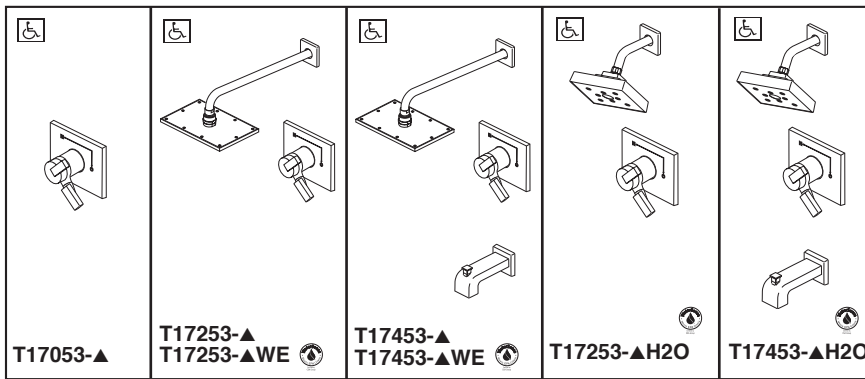

Submitted Model No.: _____

Specific Features: _____