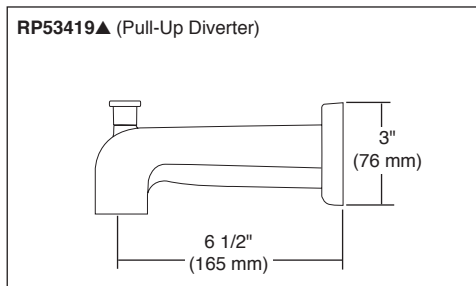

▲ Designate Proper Finish Suffix

Delta reserves the right (1) to make changes in specifications and materials, and (2) to change or discontinue models, both without notice or obligation. Dimensions are for reference only. See current full-line price book or www.deltafaucet.com for finish options and product availability.