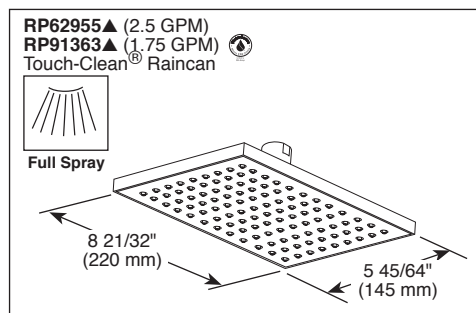

▲ Designate Proper Finish Suffix

Delta reserves the right (1) to make changes in specifications and materials, and (2) to change or discontinue models, both without notice or obligation. Dimensions are for reference only. See current full-line price book or www.deltafaucet.com for finish options and product availability.