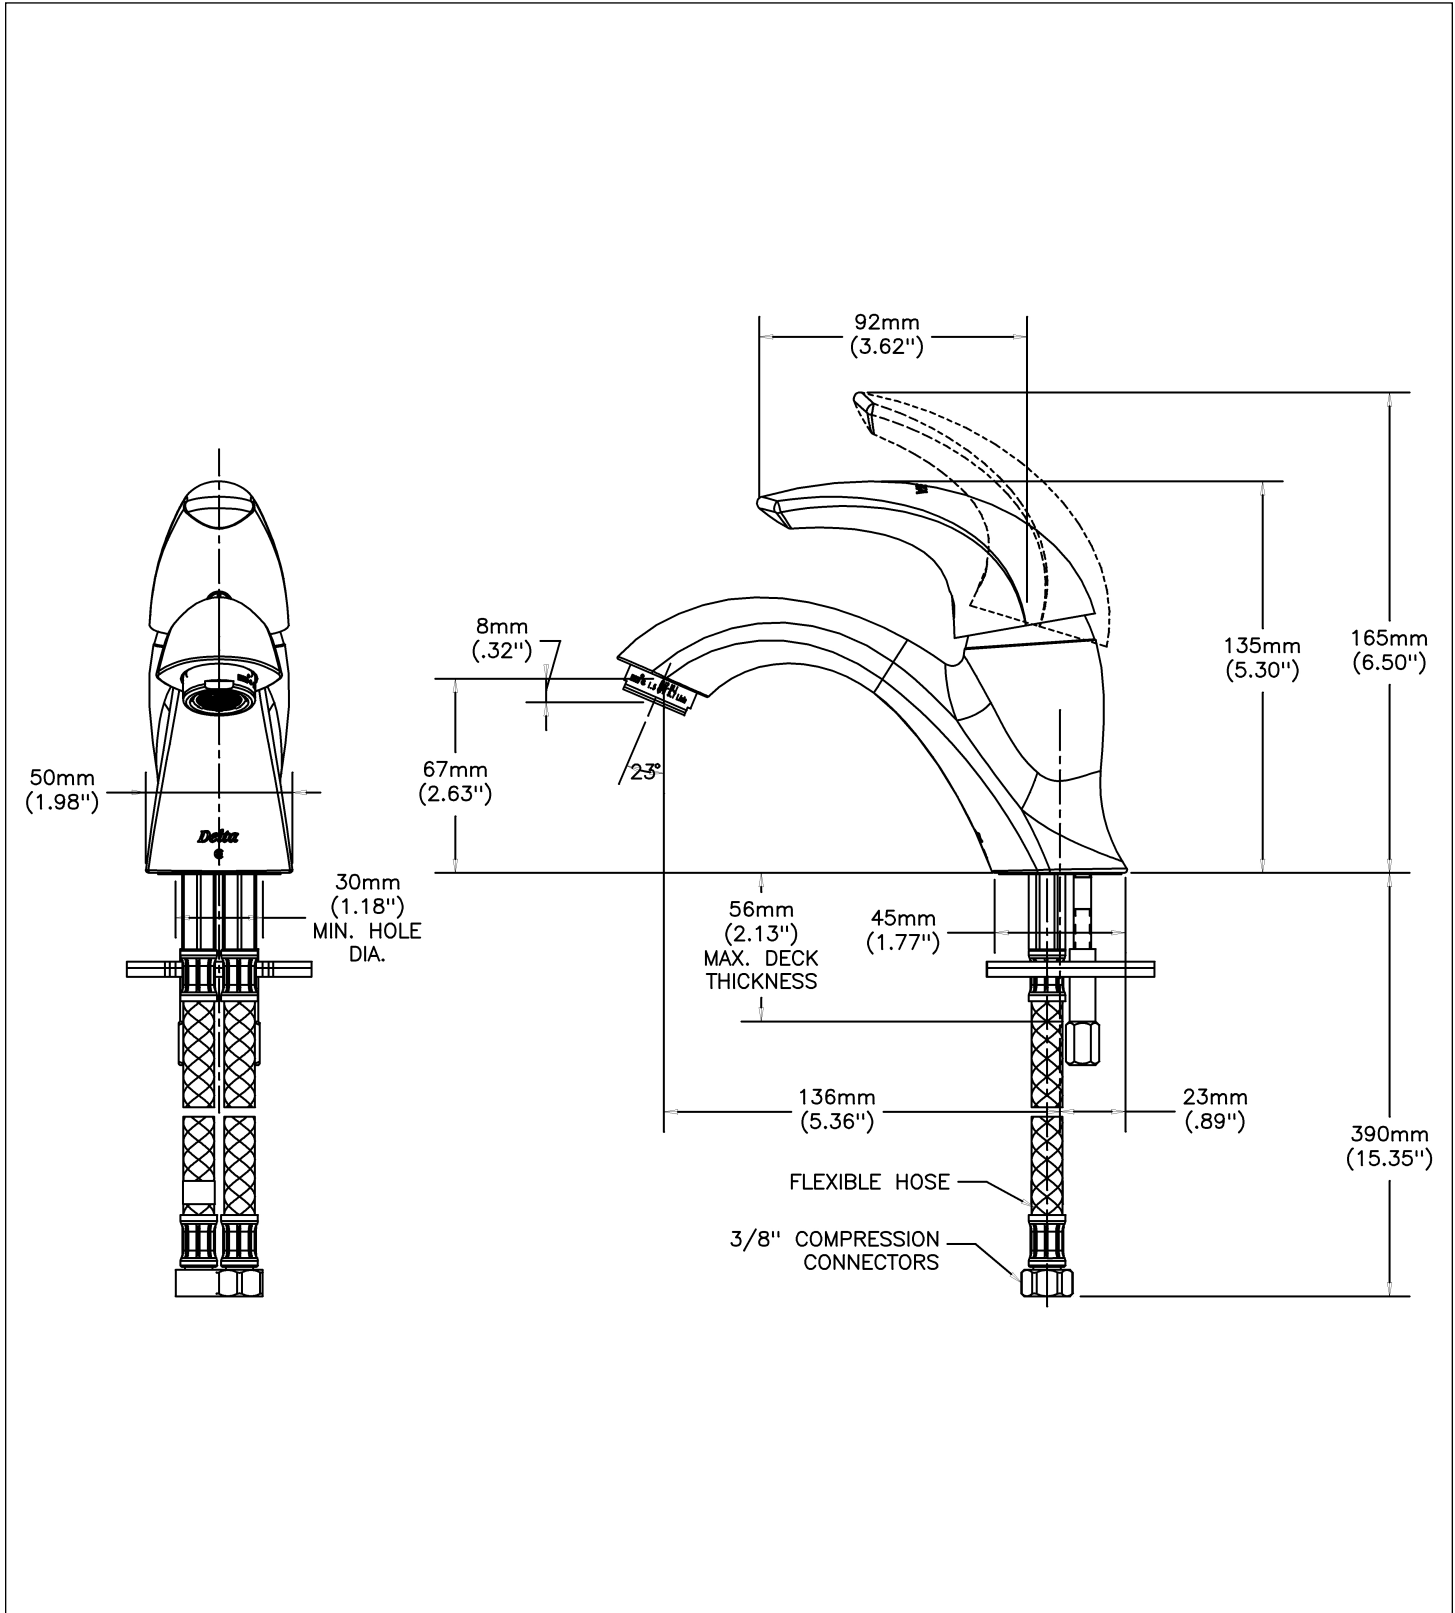

## Lavatory Faucets

Single hole mount less pop-up (no pop-up hole)

#### SPECIFICATION:

- CAST BRASS
- Ceramic cartridge with rotational limit stop
- Metal hold-down package
- CAST BRASS single control lavatory faucet
- Single hole mount Metal hold-down package
- Polished chrome plated finish
- Ceramic cartridge with rotational limit stop
- Vandal resistant 89mm (3 1/2") ADA compliant lever handle with color index
- Chrome Finish
- Outlet#: 4 - Standard 1.5 GPM (5.7 L/Min) Flow Control Aerator
- Handle#: 1 - Vandal Resistant 89mm(3 1/2") lever handle - ADA compliant- colour indexed

#### OPERATION:

- Not Available

*(Dimensional drawing on following page)*

Delta reserves the right (1) to make changes to specifications and materials, and (2) to change or discontinue models, both without notice or obligation. Dimensions are for reference. Measurement may vary plus or minus 6mm(0.25"). Mounting locations are suggested only. Check with local codes for requirements in your area. This spec was produced June 04, 2021.

Delta reserves the right (1) to make changes to specifications and materials, and (2) to change or discontinue models, both without notice or obligation. Dimensions are for reference. Measurement may vary plus or minus 6mm(0.25"). Mounting locations are suggested only. Check with local codes for requirements in your area. This spec was produced June 04, 2021.