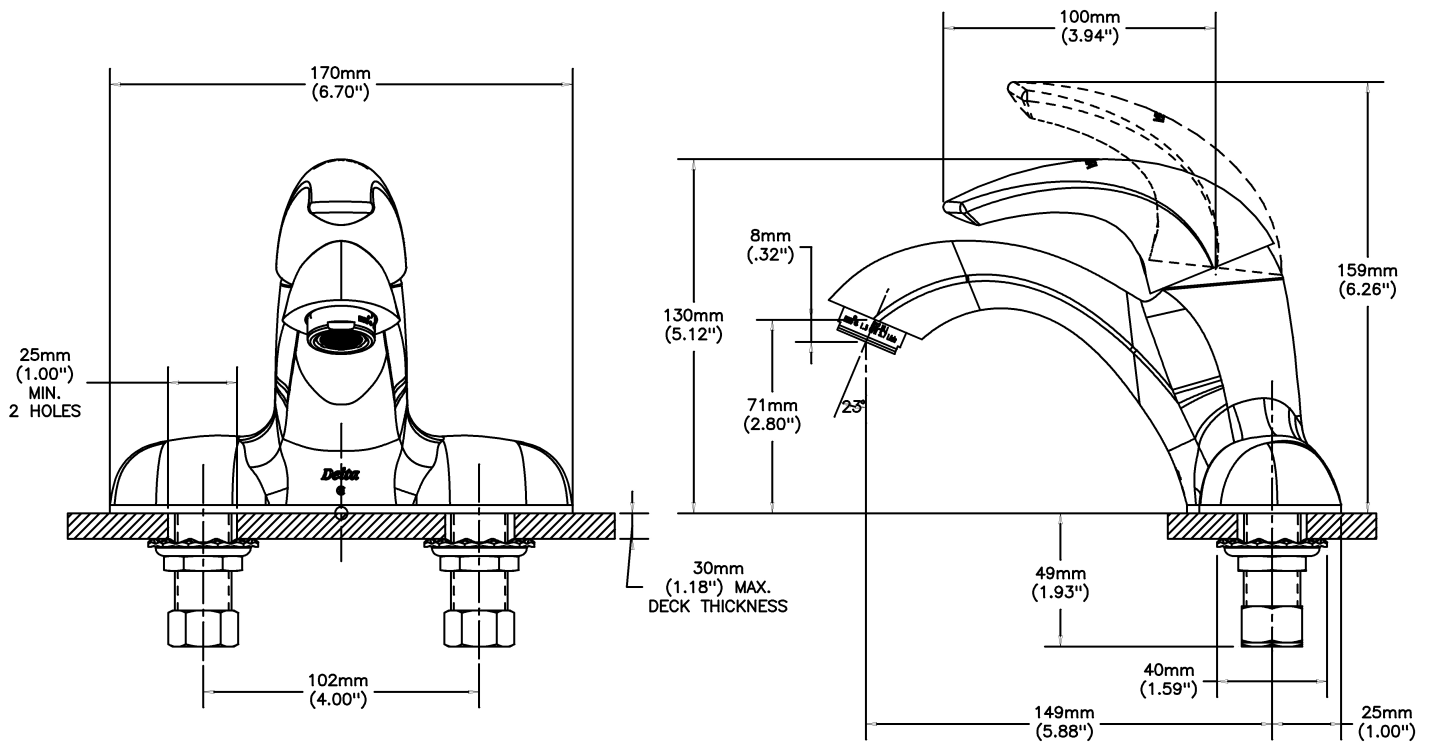

Lavatory Faucets

102mm (4") Centerset Less Pop-up (No Pop-up hole)

Model No: 22C121

COMPLIES WITH:

- CSA certified
- Verified compliant with 0.25% weighted average Pb content regulations
- Complies to ASME A112.18.1/CSA B125.1
- Complies to ASME A112.18.6 for Flex Connector Models
- ♿ Indicates compliance to ICC/ANSI A117.1
-  Outlet options 2,3 and 4 are EPA WaterSense listed
- (Contact Delta Representative for State and/or Local Approvals)

SPECIFICATION:

- CAST BRASS
- Ceramic cartridge with rotational limit stop
- Metal hold-down package
- 102mm (4") Centerset Less Pop-up (No Pop-up hole)
- Chrome Finish
- Outlet#: 2 - Vandal Resistant 1.5 GPM (5.7 L/Min) Laminar w/Agion® Antimicrobial
- Handle#: 1 - Vandal Resistant 89mm(3 1/2") lever handle - ADA compliant-colour indexed

OPERATION:

- Not Available

(Dimensional drawing on following page)

Delta reserves the right (1) to make changes to specifications and materials, and (2) to change or discontinue models, both without notice or obligation. Dimensions are for reference. Measurement may vary plus or minus 6mm(0.25"). Mounting locations are suggested only. Check with local codes for requirements in your area. This spec was produced April 20, 2021.

INLET FOR 3/8" OR 1/2" FLEXIBLE RISER
OR 1/2-14 NPSM COUPLING NUT (NOT SUPPLIED)

Delta reserves the right (1) to make changes to specifications and materials, and (2) to change or discontinue models, both without notice or obligation. Dimensions are for reference. Measurement may vary plus or minus 6mm(0.25"). Mounting locations are suggested only. Check with local codes for requirements in your area. This spec was produced April 20, 2021.