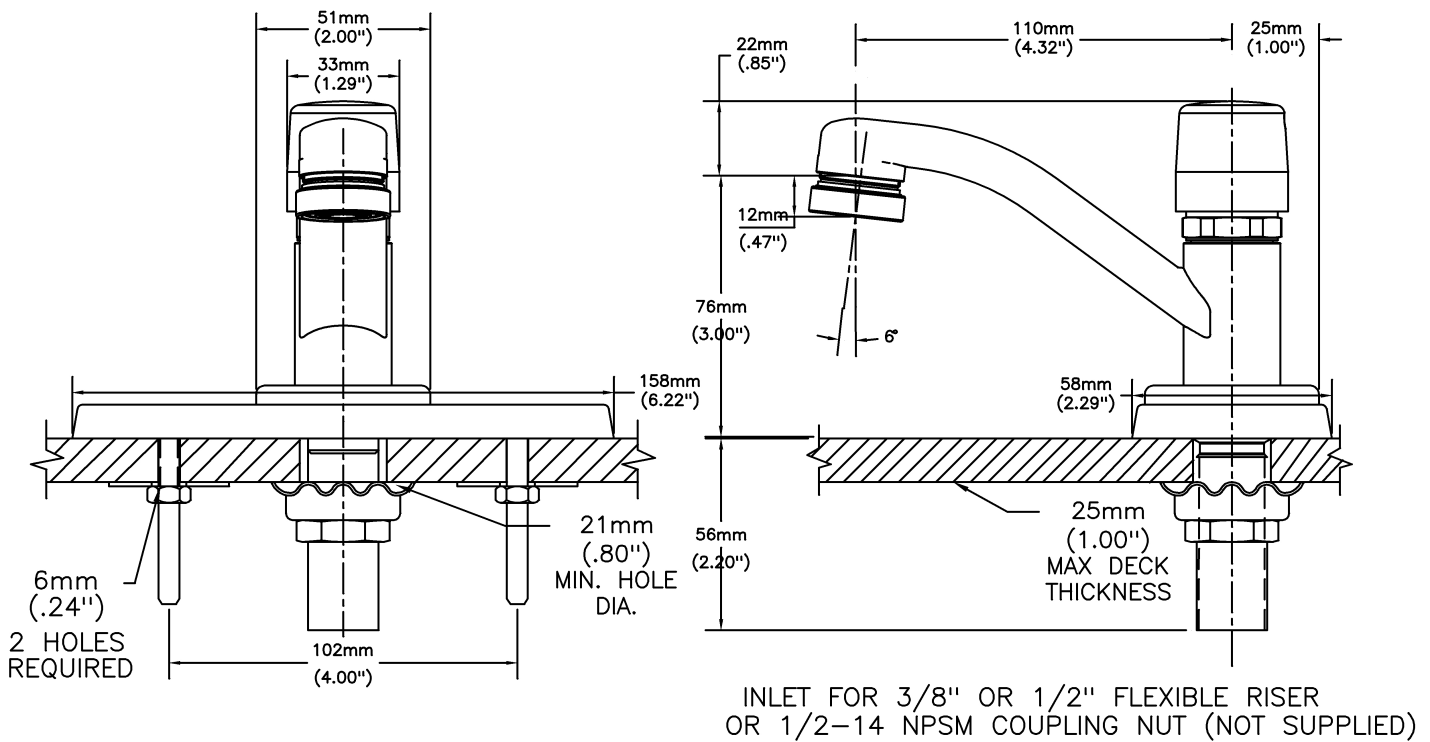

Metering Faucets

3 Hole 4" single push button metering faucet w/ brass cover plate-0.35 gpm (1.32 L/min)

Model No: 86T0194

COMPLIES WITH:

- CSA certified.
- Complies to ASME Standard A112.18.1/CSA B125.1.
- Verified compliant with 0.25% weighted average Pb content regulations
- Verified compliant with 0.25% weighted average Pb content regulations
- (Contact Delta Representative for State and/or Local Approvals)

NOTES:

Verified compliant with 0.25% weighted average Pb content regulations

SPECIFICATION:

- Single push button non-mixing metering faucet
- With cast brass cover plate
- 3 hole 4" centers(faucet does not lock to coverplate)
- Vandal resistant push button
- 4.25" long rigid spout
- Vandal resistant 0.5GPM (1.9L/min) flow control non-aerating spray outlet
- Polished chrome plate finish
- Slow close cartridge

OPERATION:

- Not Available

(Dimensional drawing on following page)

Delta reserves the right (1) to make changes to specifications and materials, and (2) to change or discontinue models, both without notice or obligation. Dimensions are for reference. Measurement may vary plus or minus 6mm(0.25"). Mounting locations are suggested only. Check with local codes for requirements in your area. This spec was produced February 14, 2017.

-FACTORY SET FOR 9 TO 16 SECOND CYCLE AT 50 PSI
 -TOTAL FLOW NOT TO EXCEED 0.25 US GPM PER
 PUSH BUTTON ACTIVATION

Delta reserves the right (1) to make changes to specifications and materials, and (2) to change or discontinue models, both without notice or obligation. Dimensions are for reference. Measurement may vary plus or minus 6mm(0.25"). Mounting locations are suggested only. Check with local codes for requirements in your area. This spec was produced February 14, 2017.