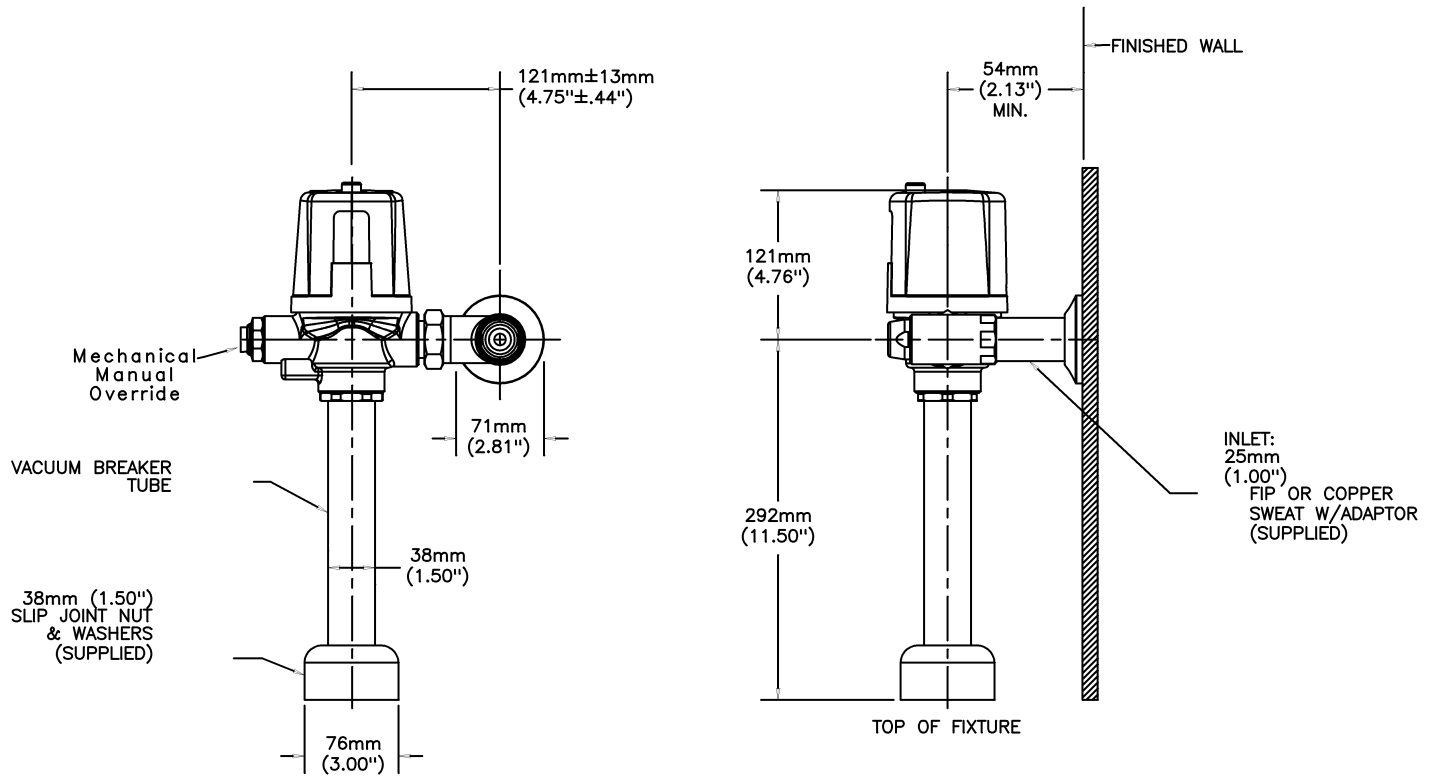

Electronic Flush Valves & Retrofit Kits

Exposed Hardwire Operated 1-1/2" Top Inlet Closet Fixture

Model No: 81T201BTA-42-MMO

COMPLIES WITH:

- IAPMO listed to ASSE 1037/ ASME A112.1037/ CSA B125.37
-  Indicates compliance to ICC / ANSI A117.1
- Patented
- (Contact Delta Representative for State and/or Local Approvals)

OPERATION:

- Not Available

(Dimensional drawing on following page)

Delta reserves the right (1) to make changes to specifications and materials, and (2) to change or discontinue models, both without notice or obligation. Dimensions are for reference. Measurement may vary plus or minus 6mm(0.25"). Mounting locations are suggested only. Check with local codes for requirements in your area. This spec was produced January 27, 2017.

Delta reserves the right (1) to make changes to specifications and materials, and (2) to change or discontinue models, both without notice or obligation. Dimensions are for reference. Measurement may vary plus or minus 6mm(0.25"). Mounting locations are suggested only. Check with local codes for requirements in your area. This spec was produced January 27, 2017.