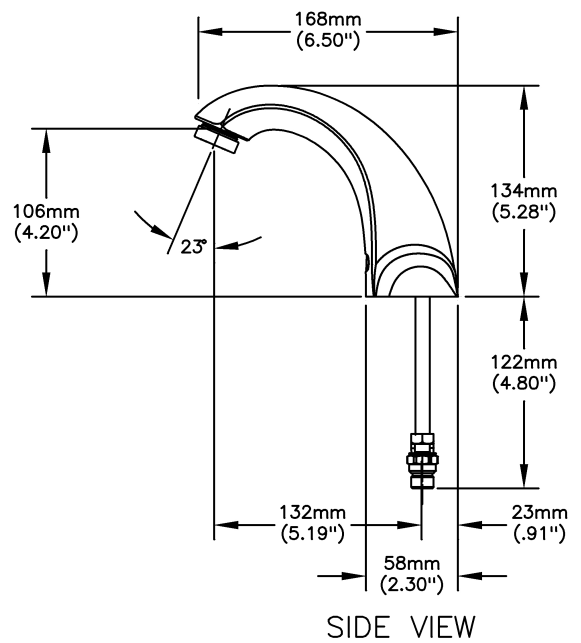

#### SPECIFICATION:

- Battery Operated - 4" Lavatory - Cast Brass one-piece body with integral waterproof sensor and connector
- Spout#: 2 - 4" (102mm) Cast Lavatory Spout
- Outlet#: 3 - Vandal Resistant 1.5 gpm (5.7L/min) Flow Control Aerator
- Supplied as trim parts only – requires separate order of ELAVT0008ARI rough-in to have complete product
- H2Optics® technology – no external adjustments required
- Chrome-plated CAST 102 mm (4") spout body with integral sensor
- Adjustable sensing range and timeout
- Battery (4 "C" cell) or Hardwire (24VAC) infrared electronic handwash
- Serviceable filter screen upstream of the solenoid valve
- Metal hold-down package
- Vandal Resistant 10" x 10" Metal Box for RECESSED OR SURFACE mounting- with THERMOSTATIC MIXING VALVE-FACTORY PLUMBED FOR EASY FIELD INSTALLATION-requires HOT AND COLD WATER supplies - with Metal Cover

***(Dimensional drawing on following page)***

Delta reserves the right (1) to make changes to specifications and materials, and (2) to change or discontinue models, both without notice or obligation. Dimensions are for reference. Measurement may vary plus or minus 6mm(0.25"). Mounting locations are suggested only. Check with local codes for requirements in your area. This spec was produced January 17, 2017.

TOP VIEW

NOTE:  
 1.ALL DIMENSIONS ARE IN MM  
 2.DIMENSION INSIDE ( ) ARE IN INCHES.

Delta reserves the right (1) to make changes to specifications and materials, and (2) to change or discontinue models, both without notice or obligation. Dimensions are for reference. Measurement may vary plus or minus 6mm(0.25"). Mounting locations are suggested only. Check with local codes for requirements in your area. This spec was produced January 17, 2017.