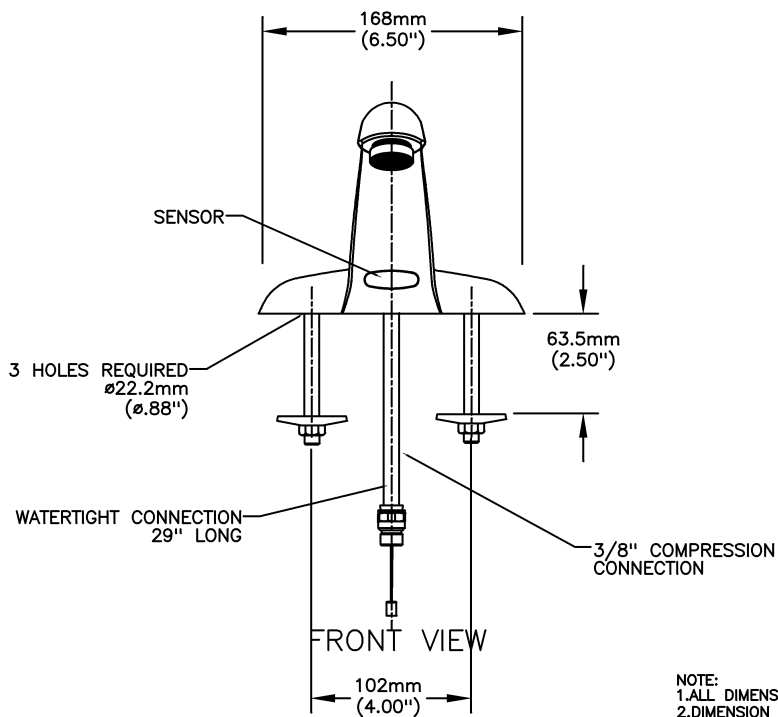

#### SPECIFICATION:

- Battery Operated - 4" Lavatory - Cast Brass one-piece body with integral waterproof sensor and connector
- Spout#: 2 - 4" (102mm) Cast Lavatory Spout
- Outlet#: 3 - Vandal Resistant 1.5 gpm (5.7L/min) Flow Control Aerator
- Supplied as trim parts only – requires separate order of ELAVT0008ARI rough-in to have complete product
- H2Optics® technology – no external adjustments required
- Chrome-plated CAST 102 mm (4") spout body with integral sensor
- Adjustable sensing range and timeout
- Battery (4 "C" cell) or Hardwire (24VAC) infrared electronic handwash
- Serviceable filter screen upstream of the solenoid valve
- Metal hold-down package
- Vandal Resistant 10" x 10" Metal Box for RECESSED OR SURFACE mounting- with THERMOSTATIC MIXING VALVE-FACTORY PLUMBED FOR EASY FIELD INSTALLATION-requires HOT AND COLD WATER supplies - with Metal Cover

***(Dimensional drawing on following page)***

Delta reserves the right (1) to make changes to specifications and materials, and (2) to change or discontinue models, both without notice or obligation. Dimensions are for reference. Measurement may vary plus or minus 6mm(0.25"). Mounting locations are suggested only. Check with local codes for requirements in your area. This spec was produced January 17, 2017.

TOP VIEW

NOTE:  
 1.ALL DIMENSIONS ARE IN MM  
 2.DIMENSION INSIDE ( ) ARE IN INCHES.

Delta reserves the right (1) to make changes to specifications and materials, and (2) to change or discontinue models, both without notice or obligation. Dimensions are for reference. Measurement may vary plus or minus 6mm(0.25"). Mounting locations are suggested only. Check with local codes for requirements in your area. This spec was produced January 17, 2017.