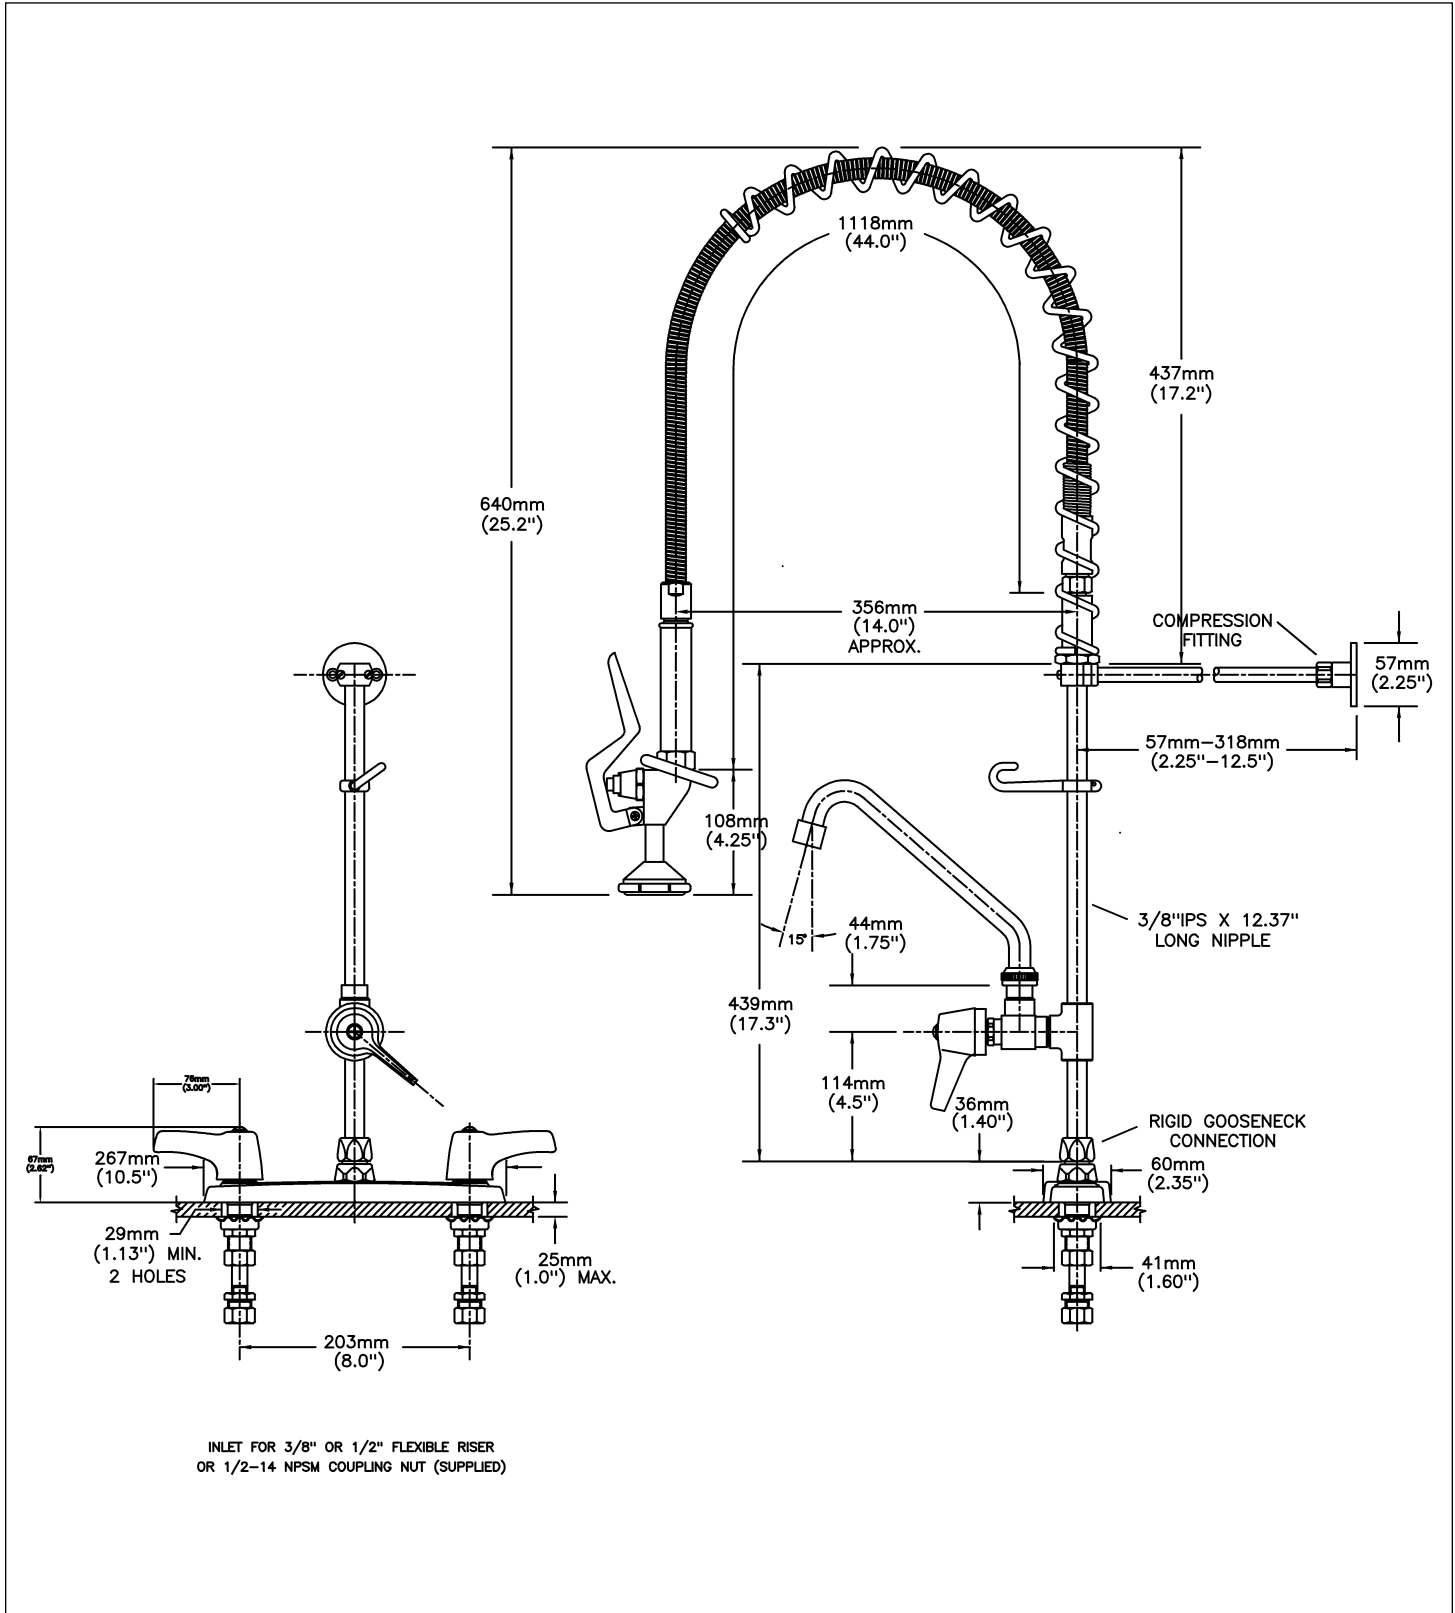

Pre-Rinse Faucets

CER-TECK® 203mm (8") Center Deckmount Base Faucet

Model No: 55C1283

COMPLIES WITH:

- CSA certified.
- Complies to ASME A112.18.1/CSA B125.1
- Energy Saver Spray certified to ASTM F2324-03 in accordance with the Energy Policy Act of 2005
- Verified compliant with 0.25% weighted average Pb content regulations
- ♿ Indicates compliance to ICC/ANSI A117.1
- (Contact Delta Representative for State and/or Local Approvals)

NOTES:

Verified compliant with 0.25% weighted average Pb content regulations

SPECIFICATION:

- 203mm(8") center two handle DECKMOUNT pre-rinse faucet
- Cast brass body
- Inlet check tails to prevent crossflow
- Polish chrome plated finish
- CER-TECK® ceramic structures
- Both standard 1.6 USGPM & Energy Saver 1.2 USGPM @ 60 PSI pre-rinse spray outlets included
- Spout: S5 - 203mm (8") Tubular Swing Spout(S5)
- Handle#: 3 - 76 mm (3") Lever Blade Handles-ADA Compliant-Metal-Color indexed-Vandal Resistant screws
- Self Close Pre-Rinse Spray with spring loaded stainless steel hose, add-on faucet with standard 8" tubular spout and 1.5 USGPM (5.7 L/min) aerator

OPERATION:

- Not Available

(Dimensional drawing on following page)

Delta reserves the right (1) to make changes to specifications and materials, and (2) to change or discontinue models, both without notice or obligation. Dimensions are for reference. Measurement may vary plus or minus 6mm(0.25"). Mounting locations are suggested only. Check with local codes for requirements in your area. This spec was produced January 10, 2017.

Delta reserves the right (1) to make changes to specifications and materials, and (2) to change or discontinue models, both without notice or obligation. Dimensions are for reference. Measurement may vary plus or minus 6mm(0.25"). Mounting locations are suggested only. Check with local codes for requirements in your area. This spec was produced January 10, 2017.