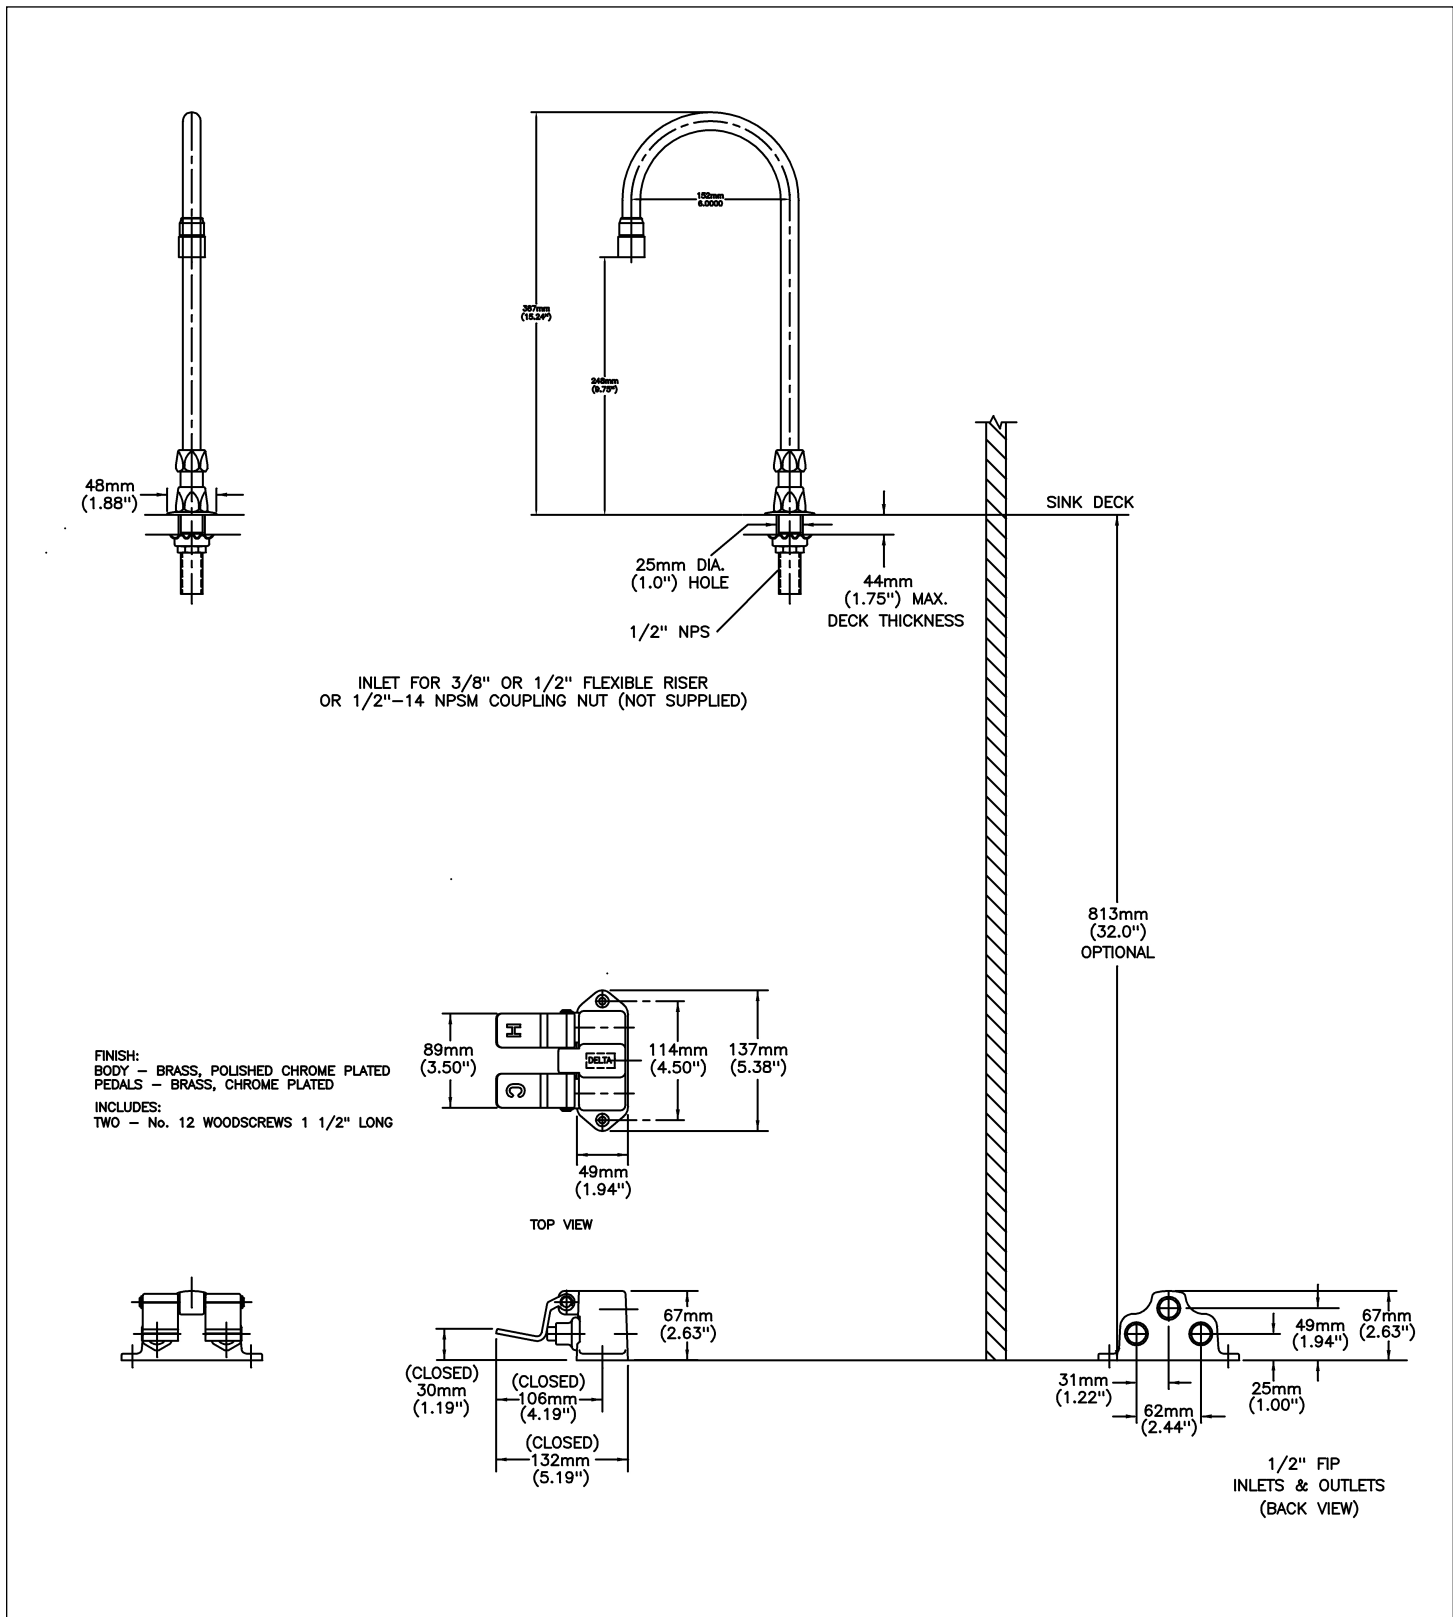

#### SPECIFICATION:

- Foot Pedal Mixing Valve
- Spout: R6 - Gooseneck spout-6.0" spout reach -13.5" height(unmounted)- Standard rigid/swivel field installation unless LS Limited swing option selected-Vandal resistant .090" wall thickness
- Outlet#: 2 - Vandal Resistant 1.5 GPM (5.7 L/Min) Laminar w/Agion® Antimicrobial
- Deckmount brass flange,
- 3/8" IPS shank, and locknut
- Forged brass floormount self close foot pedal valve
- Two indexed pedals
- Polished chrome plate finish
- No stops

#### OPERATION:

- Not Available

***(Dimensional drawing on following page)***

Delta reserves the right (1) to make changes to specifications and materials, and (2) to change or discontinue models, both without notice or obligation. Dimensions are for reference. Measurement may vary plus or minus 6mm(0.25"). Mounting locations are suggested only. Check with local codes for requirements in your area. This spec was produced January 10, 2017.

Delta reserves the right (1) to make changes to specifications and materials, and (2) to change or discontinue models, both without notice or obligation. Dimensions are for reference. Measurement may vary plus or minus 6mm(0.25"). Mounting locations are suggested only. Check with local codes for requirements in your area. This spec was produced January 10, 2017.