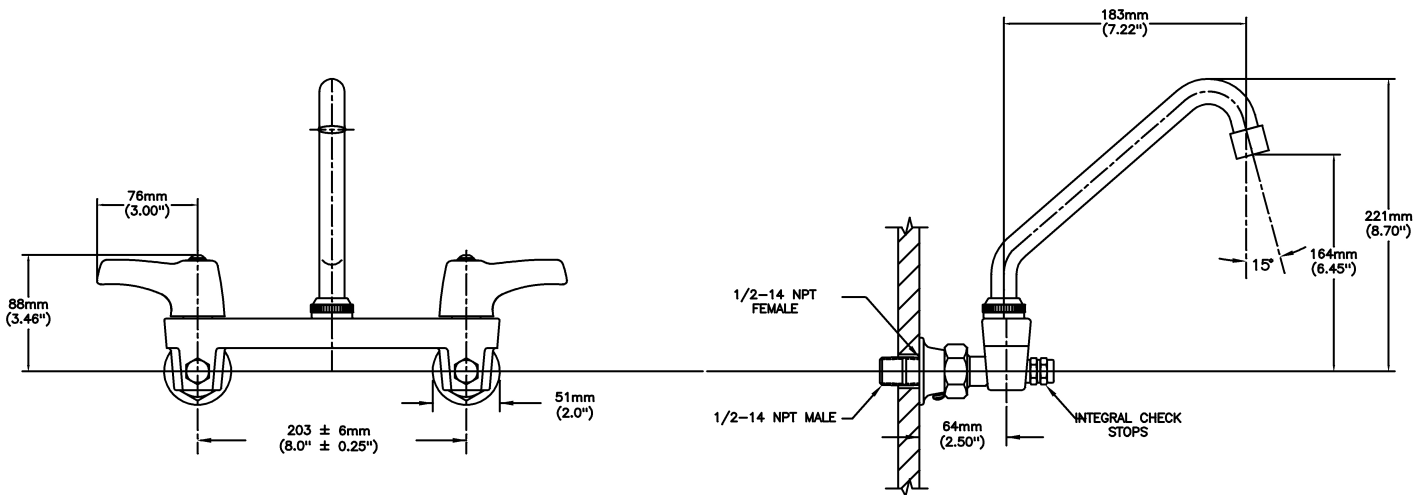

Sink Faucet Wallmount

8" Wallmount WITH Integral Check Stops - CER-TECK®

Model No: 28C6253

COMPLIES WITH:

- Verified compliant with 0.25% weighted average Pb content regulations
- CSA certified.
- Complies to ASME A112.18.1/CSA B125.1
- Verified compliant with 0.25% weighted average Pb content regulations
- ♿ Indicates compliance to ICC/ANSI A117.1
- (Contact Delta Representative for State and/or Local Approvals)

NOTES:

CA/VT Compliance:

This COMPLETE SERIES is ONLY available as CA/VT Compliant product as of Nov. 1, 2009.

The Product Numbers have NOT changed.

SPECIFICATION:

- 203 mm (8") centers cast brass wallmount sink faucet
- Centers adjustable from 7.75" to 8.25" unless AC option selected
- Two handle
- Polished chrome plated finish
- WITH integral check stops
- CER-TECK® 1/4 turn ceramic disk cartridge
- Spout#: 2 - 203mm (8") Tubular Swing Spout(S5)
- Outlet#: 5 - Vandal Resistant 0.5gpm (1.9 L/min) Non-Aerating Spray Outlet
- Handle#: 3 - 76 mm (3") Lever Blade Handles-ADA Compliant-Metal-Color indexed-Vandal Resistant screws

OPERATION:

- Not Available

(Dimensional drawing on following page)

Delta reserves the right (1) to make changes to specifications and materials, and (2) to change or discontinue models, both without notice or obligation. Dimensions are for reference. Measurement may vary plus or minus 6mm(0.25"). Mounting locations are suggested only. Check with local codes for requirements in your area. This spec was produced December 22, 2016.

INLETS: 1/2-14 NPT (FEMALE)
OR 1/2-14 NPT (MALE) - WITH SUPPLIED NIPPLE

Delta reserves the right (1) to make changes to specifications and materials, and (2) to change or discontinue models, both without notice or obligation. Dimensions are for reference. Measurement may vary plus or minus 6mm(0.25"). Mounting locations are suggested only. Check with local codes for requirements in your area. This spec was produced December 22, 2016.