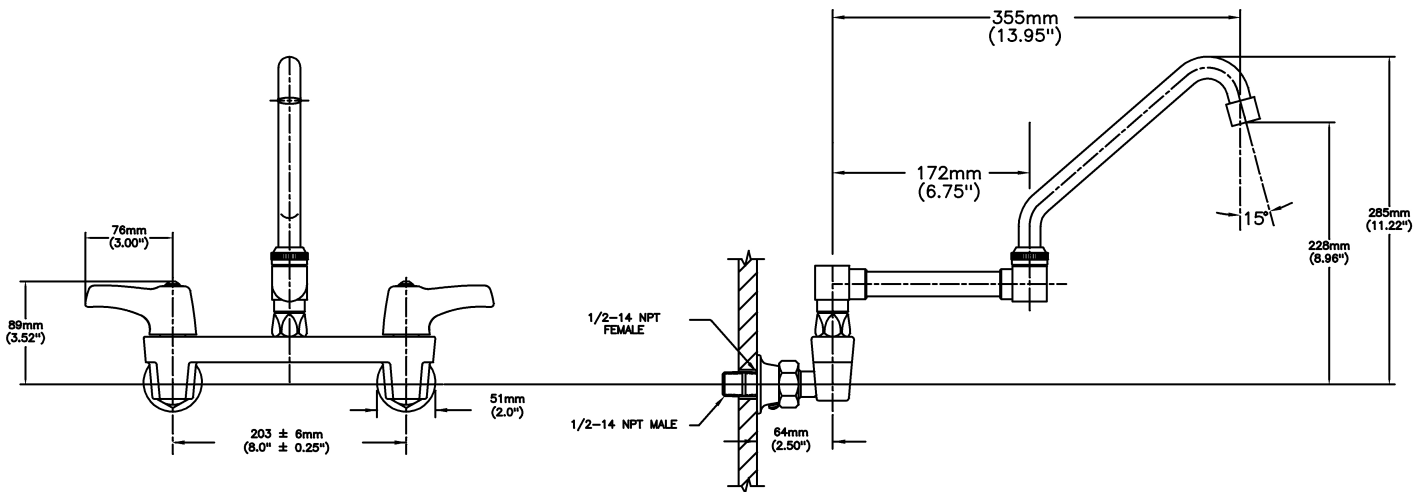

Sink Faucet Wallmount

8" Wallmount LESS Integral Check Stops -CER-TECK®

Model No: 28C4923-R17

COMPLIES WITH:

- Verified compliant with 0.25% weighted average Pb content regulations
- CSA certified.
- Complies to ASME A112.18.1/CSA B125.1
- Verified compliant with 0.25% weighted average Pb content regulations
- ♿ Indicates compliance to ICC/ANSI A117.1
- (Contact Delta Representative for State and/or Local Approvals)

SPECIFICATION:

- 203 mm (8") centers cast brass wallmount sink faucet
- Centers adjustable from 7.75" to 8.25" unless AC option selected
- Two handle
- Polished chrome plated finish
- LESS integral stops
- CER-TECK® 1/4 turn ceramic disk cartridges
- Spout: R17 - Double Joint spout - 14.1" spout reach -9.5" height (unmounted)-Standard rigid/swivel field installation base with tubular swing spout(S5)
- Outlet#: 2 - Vandal Res.1.5 GPM (5.7 L/Min) Laminar w/Agion® Antimicrobial
- Handle#: 3 - 76 mm (3") Lever Blade Handles-ADA Compliant-Metal-Color indexed-Vandal Resistant screws

OPERATION:

- Not Available

(Dimensional drawing on following page)

Delta reserves the right (1) to make changes to specifications and materials, and (2) to change or discontinue models, both without notice or obligation. Dimensions are for reference. Measurement may vary plus or minus 6mm(0.25"). Mounting locations are suggested only. Check with local codes for requirements in your area. This spec was produced December 22, 2016.

INLETS: 1/2-14 NPT (FEMALE)
OR 1/2-14 NPT (MALE) - WITH SUPPLIED NIPPLE

Delta reserves the right (1) to make changes to specifications and materials, and (2) to change or discontinue models, both without notice or obligation. Dimensions are for reference. Measurement may vary plus or minus 6mm(0.25"). Mounting locations are suggested only. Check with local codes for requirements in your area. This spec was produced December 22, 2016.