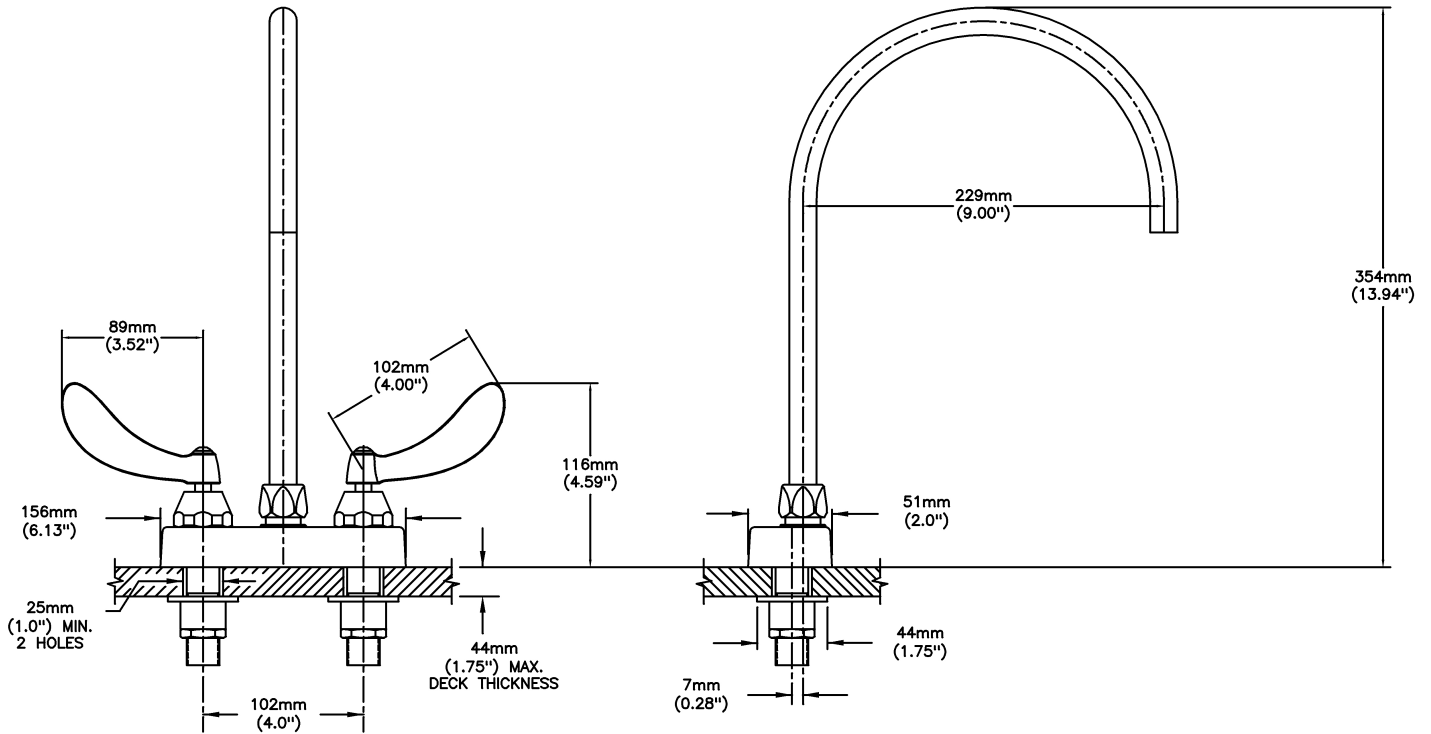

#### SPECIFICATION:

- HEAVY DUTY CAST BRASS sink faucet
- 102mm (4") centers, two handle
- Polished chrome plated finish
- CER-TECK® ceramic structures
- Metal hold-down package
- Spout: R7 - Gooseneck spout-9.0" spout reach -12.7" height(unmounted)- Standard rigid/swivel field installation unless LS Limited swing option selected-Vandal resistant.090" wall thickness
- Outlet#: 7 - Smooth Spout End with Laminar Flow Control in Spout Base - 1.0 GPM (3.8L/min)
- Handle#: 4 - 102 mm (4") Blade Handles- ADA Compliant-Sanitary Hoods- Metal-Color indexed-Vandal resistant screws

#### OPERATION:

- Not Available

***(Dimensional drawing on following page)***

Delta reserves the right (1) to make changes to specifications and materials, and (2) to change or discontinue models, both without notice or obligation. Dimensions are for reference. Measurement may vary plus or minus 6mm(0.25"). Mounting locations are suggested only. Check with local codes for requirements in your area. This spec was produced November 22, 2016.

INLET FOR 3/8" OR 1/2" FLEXIBLE RISER  
OR 1/2-14 NPSM COUPLING NUT (NOT SUPPLIED)

Delta reserves the right (1) to make changes to specifications and materials, and (2) to change or discontinue models, both without notice or obligation. Dimensions are for reference. Measurement may vary plus or minus 6mm(0.25"). Mounting locations are suggested only. Check with local codes for requirements in your area. This spec was produced November 22, 2016.