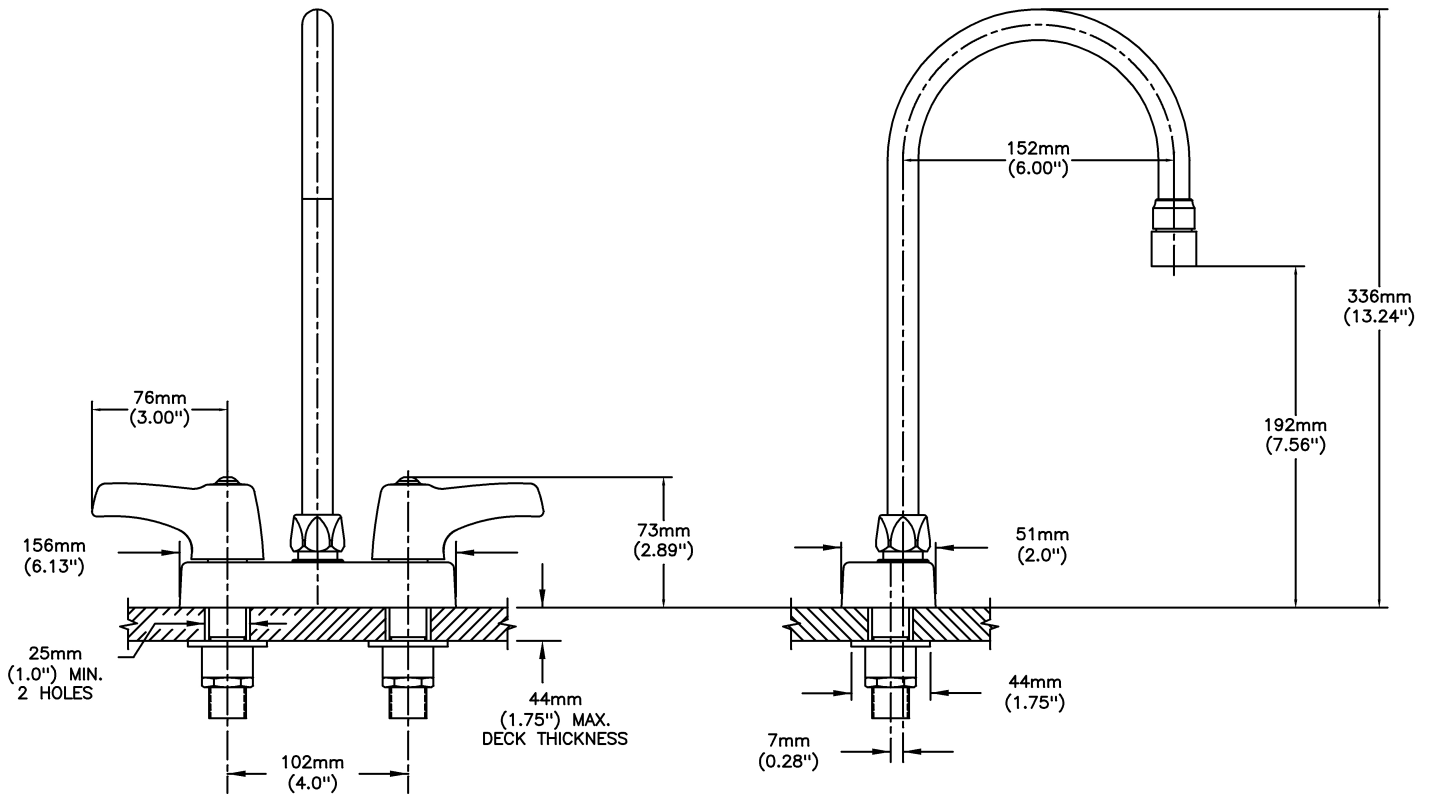

#### SPECIFICATION:

- HEAVY DUTY CAST BRASS sink faucet
- 102mm (4") centers, two handle
- Polished chrome plated finish
- CER-TECK® ceramic structures
- Metal hold-down package
- Spout: R5 - Gooseneck-6.0" spout reach -12.0" height(unmounted)- Standard rigid/swivel field installation unless LS Limited swing option selected-Vandal resistant .090" wall thickness
- Outlet#: 5 - Vandal Resistant 0.5gpm (1.9 L/min) Non-Aerating Spray Outlet
- Handle#: 3 - 76 mm (3") Lever Blade Handles-ADA Compliant-Metal-Color indexed-Vandal Resistant screws

#### OPERATION:

- Not Available

***(Dimensional drawing on following page)***

Delta reserves the right (1) to make changes to specifications and materials, and (2) to change or discontinue models, both without notice or obligation. Dimensions are for reference. Measurement may vary plus or minus 6mm(0.25"). Mounting locations are suggested only. Check with local codes for requirements in your area. This spec was produced November 23, 2016.

INLET FOR 3/8" OR 1/2" FLEXIBLE RISER  
OR 1/2-14 NPSM COUPLING NUT (NOT SUPPLIED)

Delta reserves the right (1) to make changes to specifications and materials, and (2) to change or discontinue models, both without notice or obligation. Dimensions are for reference. Measurement may vary plus or minus 6mm(0.25"). Mounting locations are suggested only. Check with local codes for requirements in your area. This spec was produced November 23, 2016.