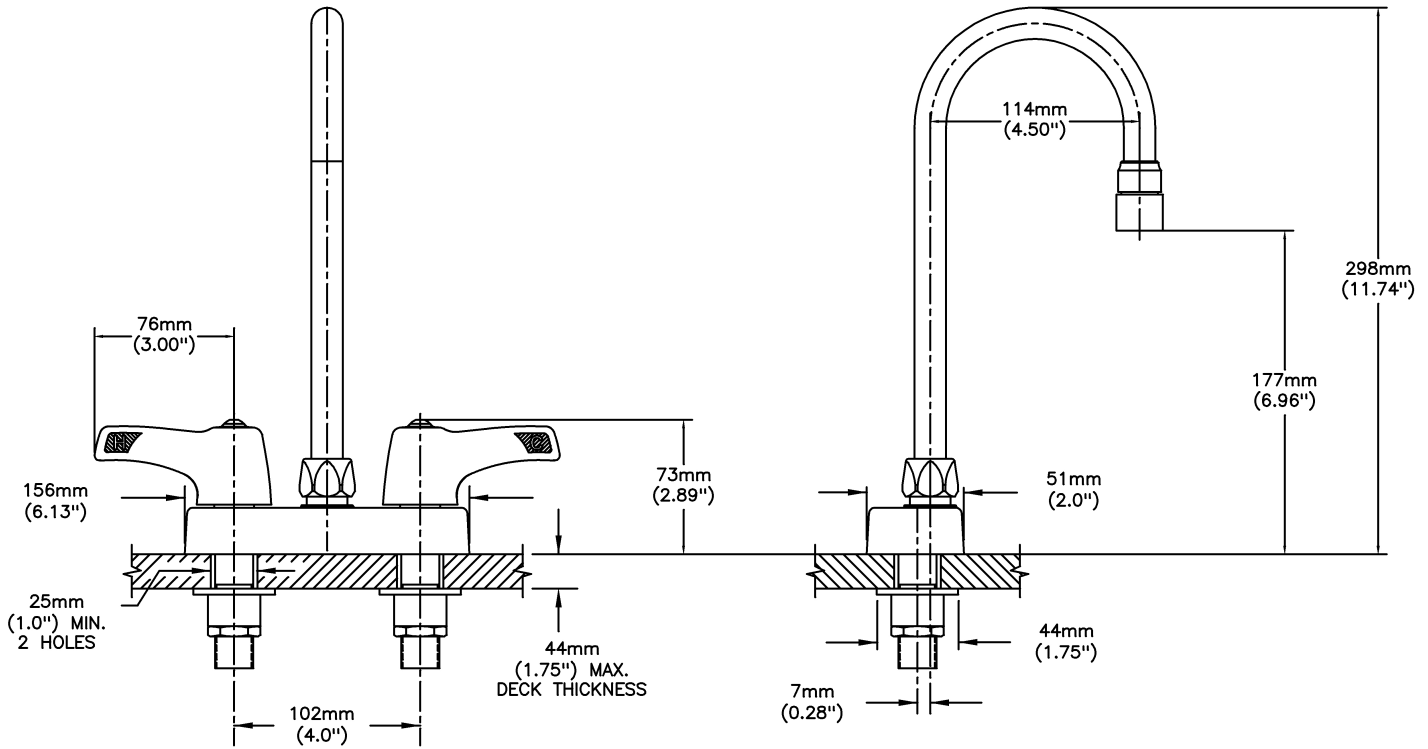

Lavatory Faucets

4" deck LESS pop-up - CER-TECK® ceramic structures

Model No: 27C4843-TI

COMPLIES WITH:

- Verified compliant with 0.25% weighted average Pb content regulations
- CSA certified.
- Complies to ASME A112.18.1/CSA B125.1
-  Indicates compliance to ICC/ANSI A117.1
- Outlet options 2, 3, 4 and 7 are EPA WaterSense listed
- (Contact Delta Representative for State and/or Local Approvals)

SPECIFICATION:

- HEAVY DUTY CAST BRASS sink faucet
- 102mm (4") centers, two handle
- Polished chrome plated finish
- CER-TECK® ceramic structures
- Metal hold-down package
- Spout#: 8 - Gooseneck spout-4.5" spout reach -Standard rigid/swivel field installation-Vandal resistant .090" wall thickness(R2)
- Outlet#: 4 - Standard 1.5 GPM (5.7 L/Min) Flow Control Aerator
- Handle#: 3 - 76 mm (3") Lever Blade Handles-ADA Compliant-Metal-Color indexed-Vandal Resistant screws
- Handle Temperature Indicators

OPERATION:

- Not Available

(Dimensional drawing on following page)

Delta reserves the right (1) to make changes to specifications and materials, and (2) to change or discontinue models, both without notice or obligation. Dimensions are for reference. Measurement may vary plus or minus 6mm(0.25"). Mounting locations are suggested only. Check with local codes for requirements in your area. This spec was produced November 29, 2016.

INLET FOR 3/8" OR 1/2" FLEXIBLE RISER
OR 1/2-14 NPSM COUPLING NUT (NOT SUPPLIED)

Delta reserves the right (1) to make changes to specifications and materials, and (2) to change or discontinue models, both without notice or obligation. Dimensions are for reference. Measurement may vary plus or minus 6mm(0.25"). Mounting locations are suggested only. Check with local codes for requirements in your area. This spec was produced November 29, 2016.