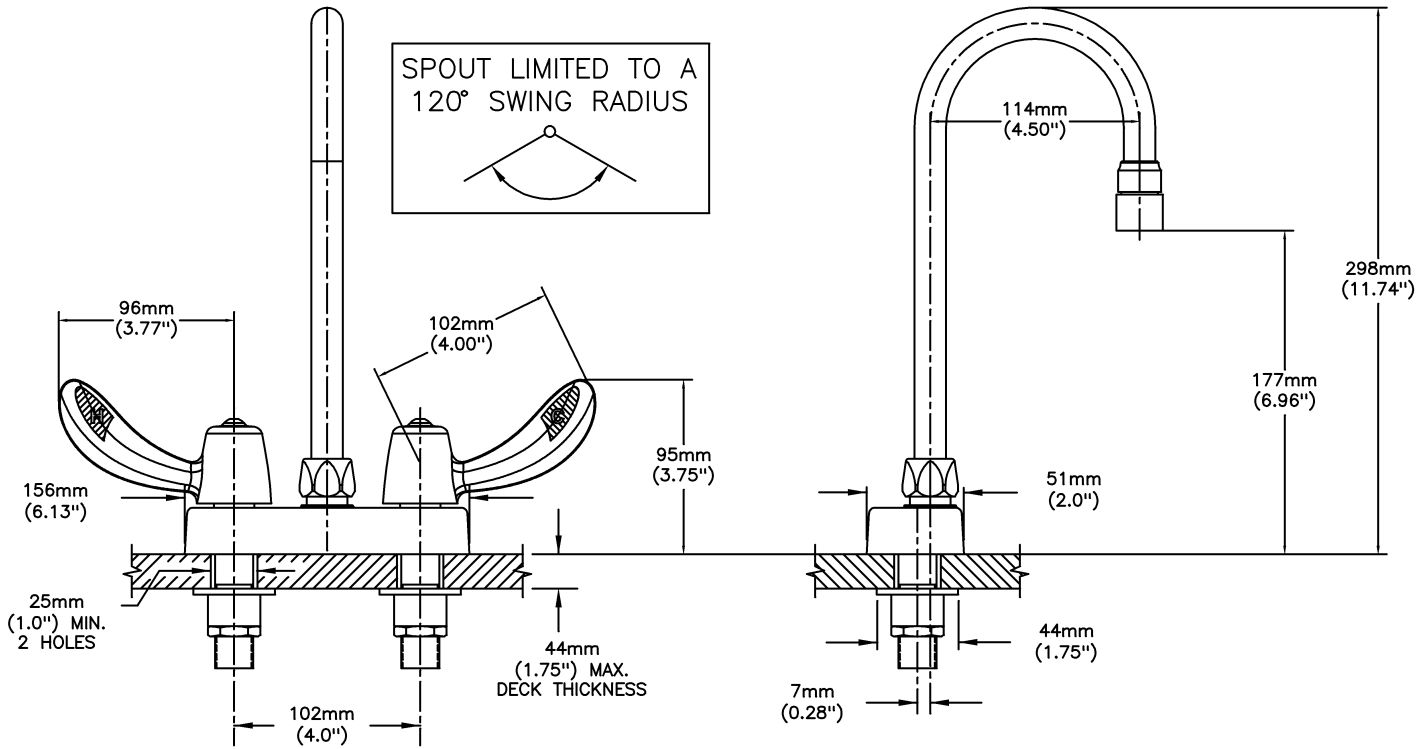

#### SPECIFICATION:

- HEAVY DUTY CAST BRASS sink faucet
- 102mm (4") centers, two handle
- Polished chrome plated finish
- CER-TECK® ceramic structures
- Metal hold-down package
- Spout#: 8 - Gooseneck spout-4.5" spout reach -Standard rigid/swivel field installation-Vandal resistant .090" wall thickness(R2)
- Outlet#: 4 - Standard 1.5 GPM (5.7 L/Min) Flow Control Aerator
- Handle#: 2 - 102 mm (4") Hooded Blade Handles-ADA compliant-Metal-Color indexed-Vandal resistant screws
- 120 degrees limited swing of spout (LS)
- Handle Temperature Indicators

#### OPERATION:

- Not Available

***(Dimensional drawing on following page)***

Delta reserves the right (1) to make changes to specifications and materials, and (2) to change or discontinue models, both without notice or obligation. Dimensions are for reference. Measurement may vary plus or minus 6mm(0.25"). Mounting locations are suggested only. Check with local codes for requirements in your area. This spec was produced November 29, 2016.

INLET FOR 3/8" OR 1/2" FLEXIBLE RISER  
OR 1/2-14 NPSM COUPLING NUT (NOT SUPPLIED)

Delta reserves the right (1) to make changes to specifications and materials, and (2) to change or discontinue models, both without notice or obligation. Dimensions are for reference. Measurement may vary plus or minus 6mm(0.25"). Mounting locations are suggested only. Check with local codes for requirements in your area. This spec was produced November 29, 2016.