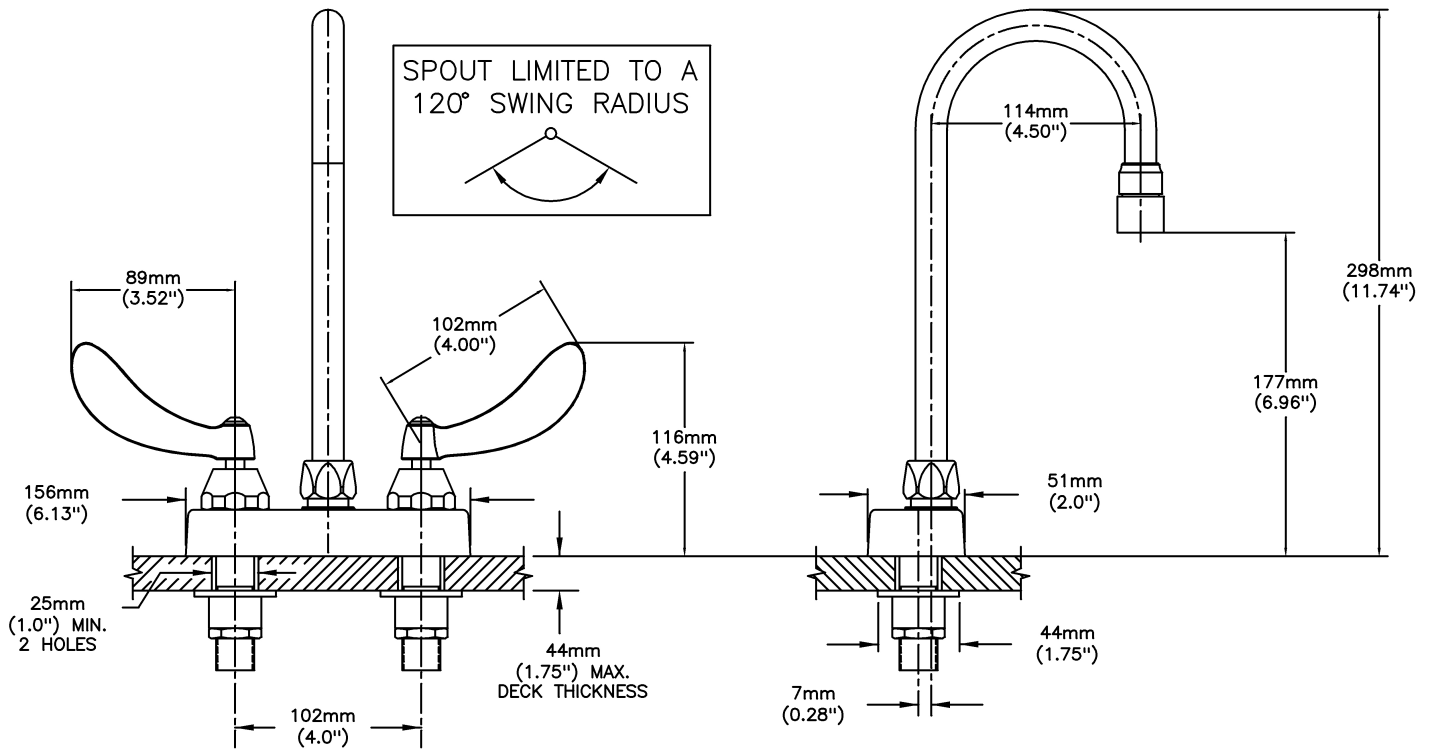

#### SPECIFICATION:

- HEAVY DUTY CAST BRASS sink faucet
- 102mm (4") centers, two handle
- Polished chrome plated finish
- CER-TECK® ceramic structures
- Metal hold-down package
- Spout#: 8 - Gooseneck spout-4.5" spout reach -Standard rigid/swivel field installation-Vandal resistant .090" wall thickness(R2)
- Outlet#: 3 - Vandal Resistant 1.5 gpm (5.7L/min) Flow Control Aerator
- Handle#: 4 - 102 mm (4") Blade Handles- ADA Compliant-Sanitary Hoods-Metal-Color indexed-Vandal resistant screws
- 120 degrees limited swing of spout (LS)

#### OPERATION:

- Not Available

***(Dimensional drawing on following page)***

Delta reserves the right (1) to make changes to specifications and materials, and (2) to change or discontinue models, both without notice or obligation. Dimensions are for reference. Measurement may vary plus or minus 6mm(0.25"). Mounting locations are suggested only. Check with local codes for requirements in your area. This spec was produced November 29, 2016.

INLET FOR 3/8" OR 1/2" FLEXIBLE RISER  
OR 1/2-14 NPSM COUPLING NUT (NOT SUPPLIED)

Delta reserves the right (1) to make changes to specifications and materials, and (2) to change or discontinue models, both without notice or obligation. Dimensions are for reference. Measurement may vary plus or minus 6mm(0.25"). Mounting locations are suggested only. Check with local codes for requirements in your area. This spec was produced November 29, 2016.