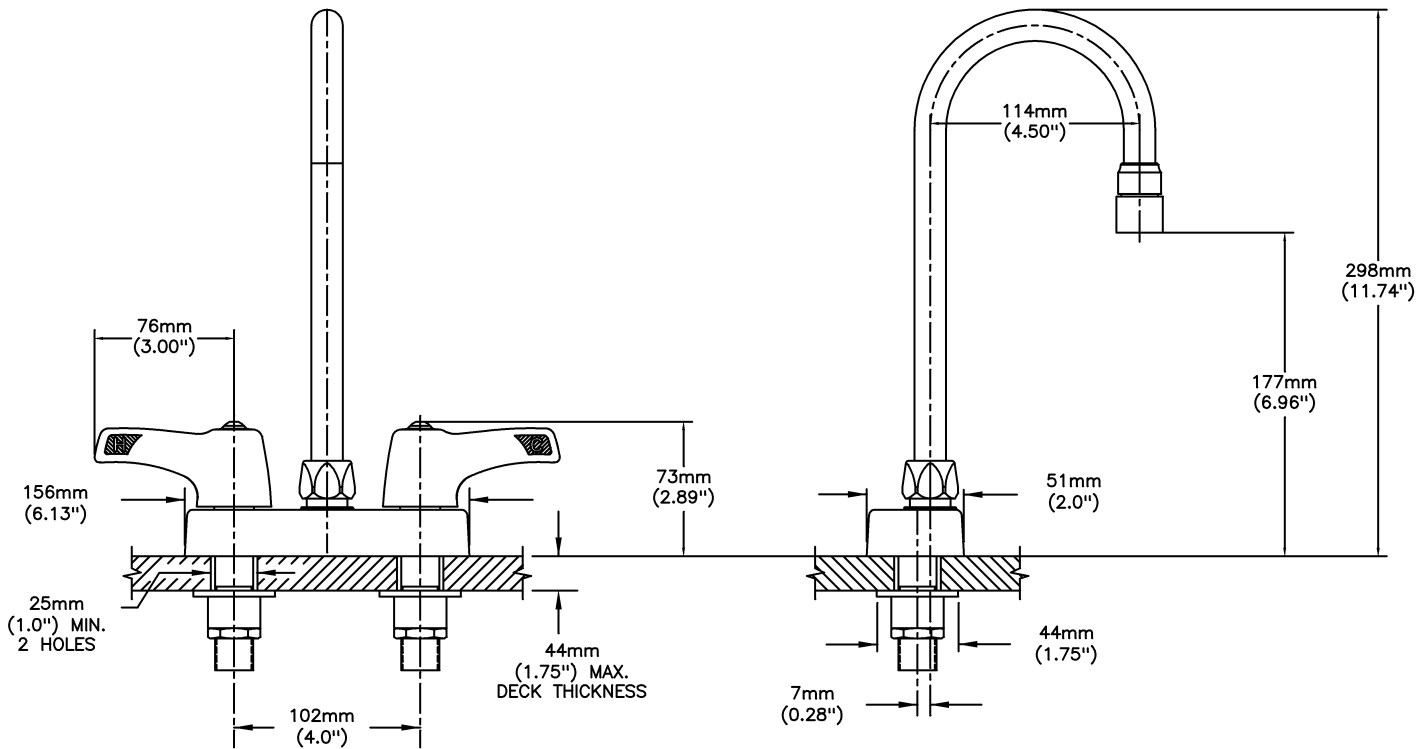

Lavatory Faucets

4" deck LESS pop-up - CER-TECK® ceramic structures

Model No: 27C4833-TI

COMPLIES WITH:

- Verified compliant with 0.25% weighted average Pb content regulations
- CSA certified.
- Complies to ASME A112.18.1/CSA B125.1
-  Indicates compliance to ICC/ANSI A117.1
- Outlet options 2, 3, 4 and 7 are EPA WaterSense listed
- (Contact Delta Representative for State and/or Local Approvals)

SPECIFICATION:

- HEAVY DUTY CAST BRASS sink faucet
- 102mm (4") centers, two handle
- Polished chrome plated finish
- CER-TECK® ceramic structures
- Metal hold-down package
- Spout#: 8 - Gooseneck spout-4.5" spout reach -Standard rigid/swivel field installation-Vandal resistant .090" wall thickness(R2)
- Outlet#: 3 - Vandal Resistant 1.5 gpm (5.7L/min) Flow Control Aerator
- Handle#: 3 - 76 mm (3") Lever Blade Handles-ADA Compliant-Metal-Color indexed-Vandal Resistant screws
- Handle Temperature Indicators

OPERATION:

- Not Available

(Dimensional drawing on following page)

Delta reserves the right (1) to make changes to specifications and materials, and (2) to change or discontinue models, both without notice or obligation. Dimensions are for reference. Measurement may vary plus or minus 6mm(0.25"). Mounting locations are suggested only. Check with local codes for requirements in your area. This spec was produced November 29, 2016.

INLET FOR 3/8" OR 1/2" FLEXIBLE RISER
OR 1/2-14 NPSM COUPLING NUT (NOT SUPPLIED)

Delta reserves the right (1) to make changes to specifications and materials, and (2) to change or discontinue models, both without notice or obligation. Dimensions are for reference. Measurement may vary plus or minus 6mm(0.25"). Mounting locations are suggested only. Check with local codes for requirements in your area. This spec was produced November 29, 2016.