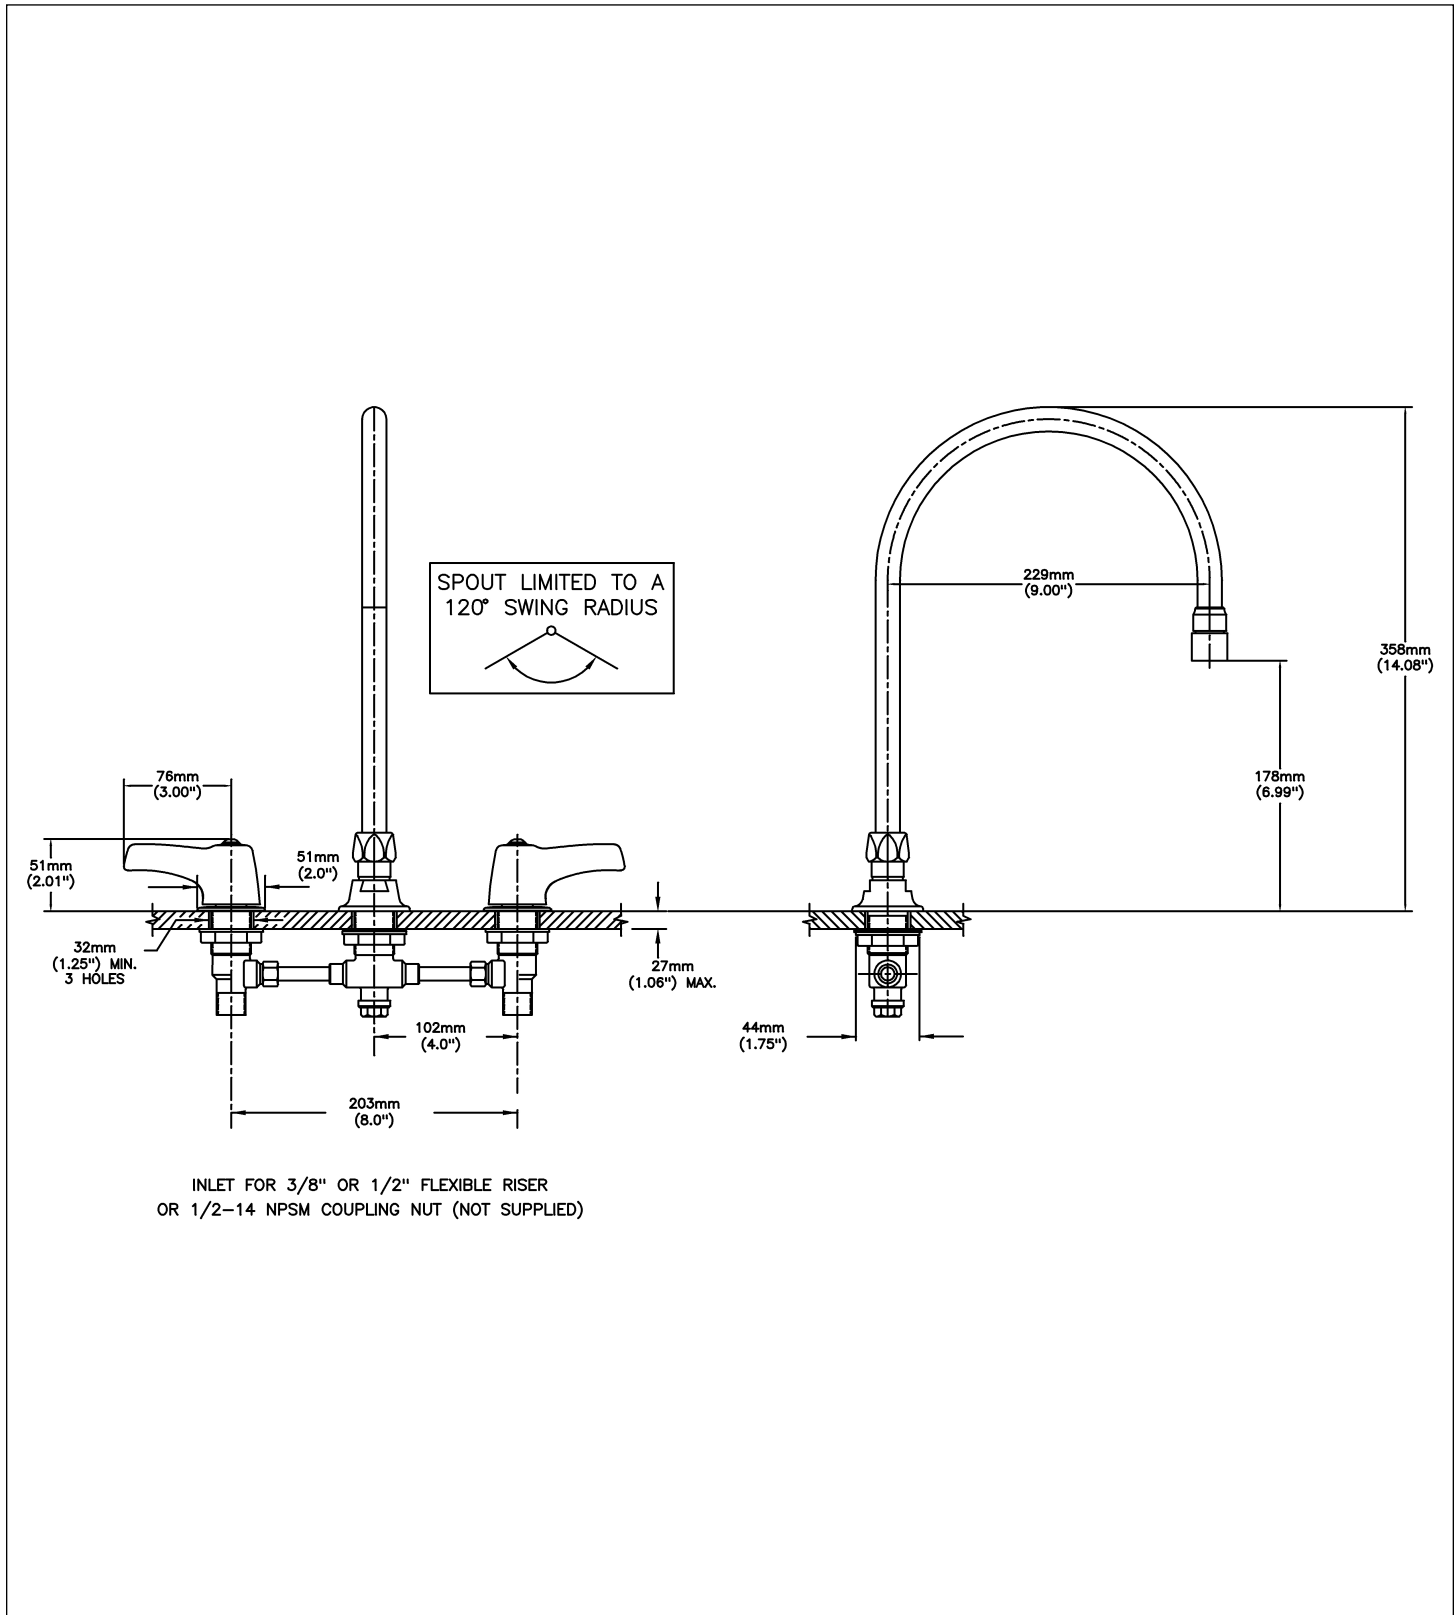

#### SPECIFICATION:

- Below deckmount sink faucet
- 203 mm (8") centers, two handle
- Polished chrome plated finish
- Cast brass bodies
- Metal hold-down package
- CER-TECK® 1/4 turn ceramic structures
- CER-TECK® ceramic structures
- Spout: R7 - Gooseneck spout-9.0" spout reach -12.7" height(unmounted)- Standard rigid/swivel field installation unless LS Limited swing option selected-Vandal resistant.090" wall thickness
- Outlet#: 4 - Standard 1.5 GPM (5.7 L/Min) Flow Control Aerator
- Handle#: 3 - 76 mm (3") Lever Blade Handles-ADA Compliant-Metal-Color indexed-Vandal Resistant (VR) screws
- 120 degrees limited swing of spout (LS)

#### OPERATION:

- Not Available

***(Dimensional drawing on following page)***

Delta reserves the right (1) to make changes to specifications and materials, and (2) to change or discontinue models, both without notice or obligation. Dimensions are for reference. Measurement may vary plus or minus 6mm(0.25"). Mounting locations are suggested only. Check with local codes for requirements in your area. This spec was produced November 14, 2016.

Delta reserves the right (1) to make changes to specifications and materials, and (2) to change or discontinue models, both without notice or obligation. Dimensions are for reference. Measurement may vary plus or minus 6mm(0.25"). Mounting locations are suggested only. Check with local codes for requirements in your area. This spec was produced November 14, 2016.