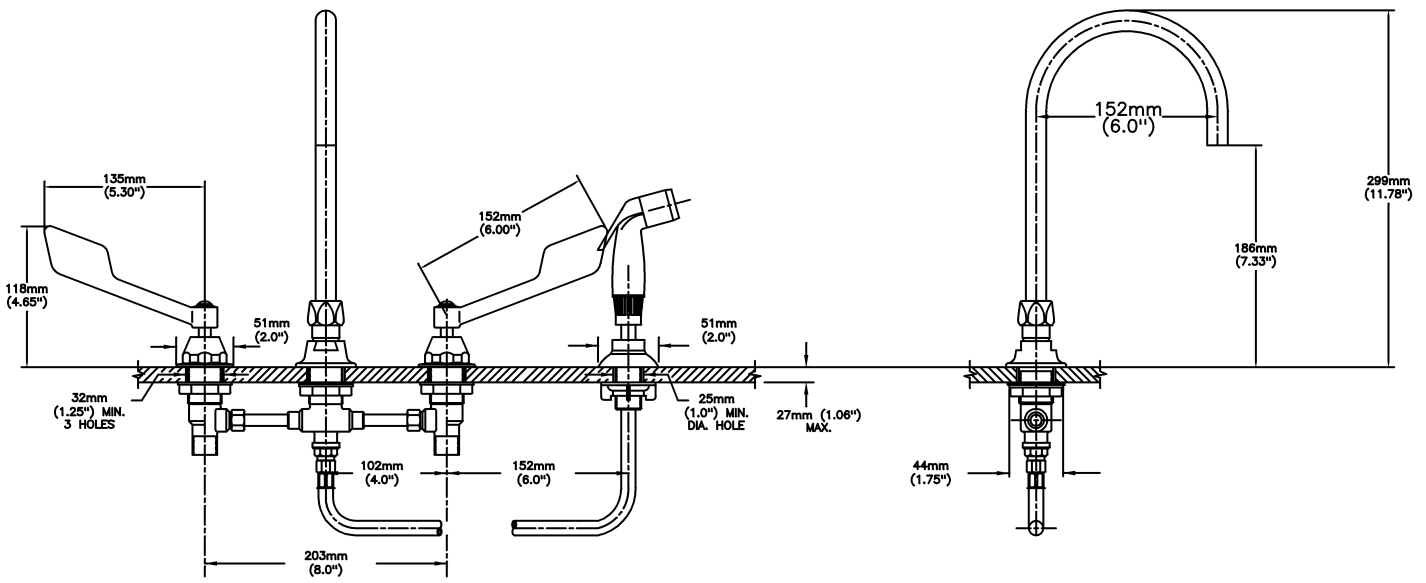

Sink Faucet Deckmount

8" deck WITH hose and spray - CER-TECK® ceramic structures

Model No: 27C1975

COMPLIES WITH:

- CSA certified
- Complies to ASME A112.18.1/CSA B125.1
- Verified compliant with 0.25% weighted average Pb content regulations
- (Contact Delta Representative for State and/or Local Approvals)

SPECIFICATION:

- Below deckmount sink faucet
- 203 mm (8") centers, two handle
- Polished chrome plated finish
- Cast brass bodies
- Metal hold-down package
- CER-TECK® 1/4 turn ceramic structures
- 8" deck WITH hose and spray - CER-TECK® ceramic structures
- Spout#: 9 - Smooth End Gooseneck-6.0" spout reach -10.4" height (unmounted)-Standard rigid/swivel field installation unless LS Limited swing option selected- Vandal resistant .090" wall thickness-(R4)
- Outlet#: 7 - Smooth Spout End with Laminar Flow Control in Spout Base - 1.0 GPM (3.8L/min)
- Handle#: 5 - 152 mm (6") Wrist Blade Handles-ADA Compliant- Sanitary Hoods-Metal-Color indexed-Vandal resistant screws

OPERATION:

- Not Available

(Dimensional drawing on following page)

Delta reserves the right (1) to make changes to specifications and materials, and (2) to change or discontinue models, both without notice or obligation. Dimensions are for reference. Measurement may vary plus or minus 6mm(0.25"). Mounting locations are suggested only. Check with local codes for requirements in your area. This spec was produced December 02, 2016.

INLET FOR 3/8" OR 1/2" FLEXIBLE RISER
OR 1/2-14 NPSM COUPLING NUT (NOT SUPPLIED)

Delta reserves the right (1) to make changes to specifications and materials, and (2) to change or discontinue models, both without notice or obligation. Dimensions are for reference. Measurement may vary plus or minus 6mm(0.25"). Mounting locations are suggested only. Check with local codes for requirements in your area. This spec was produced December 02, 2016.