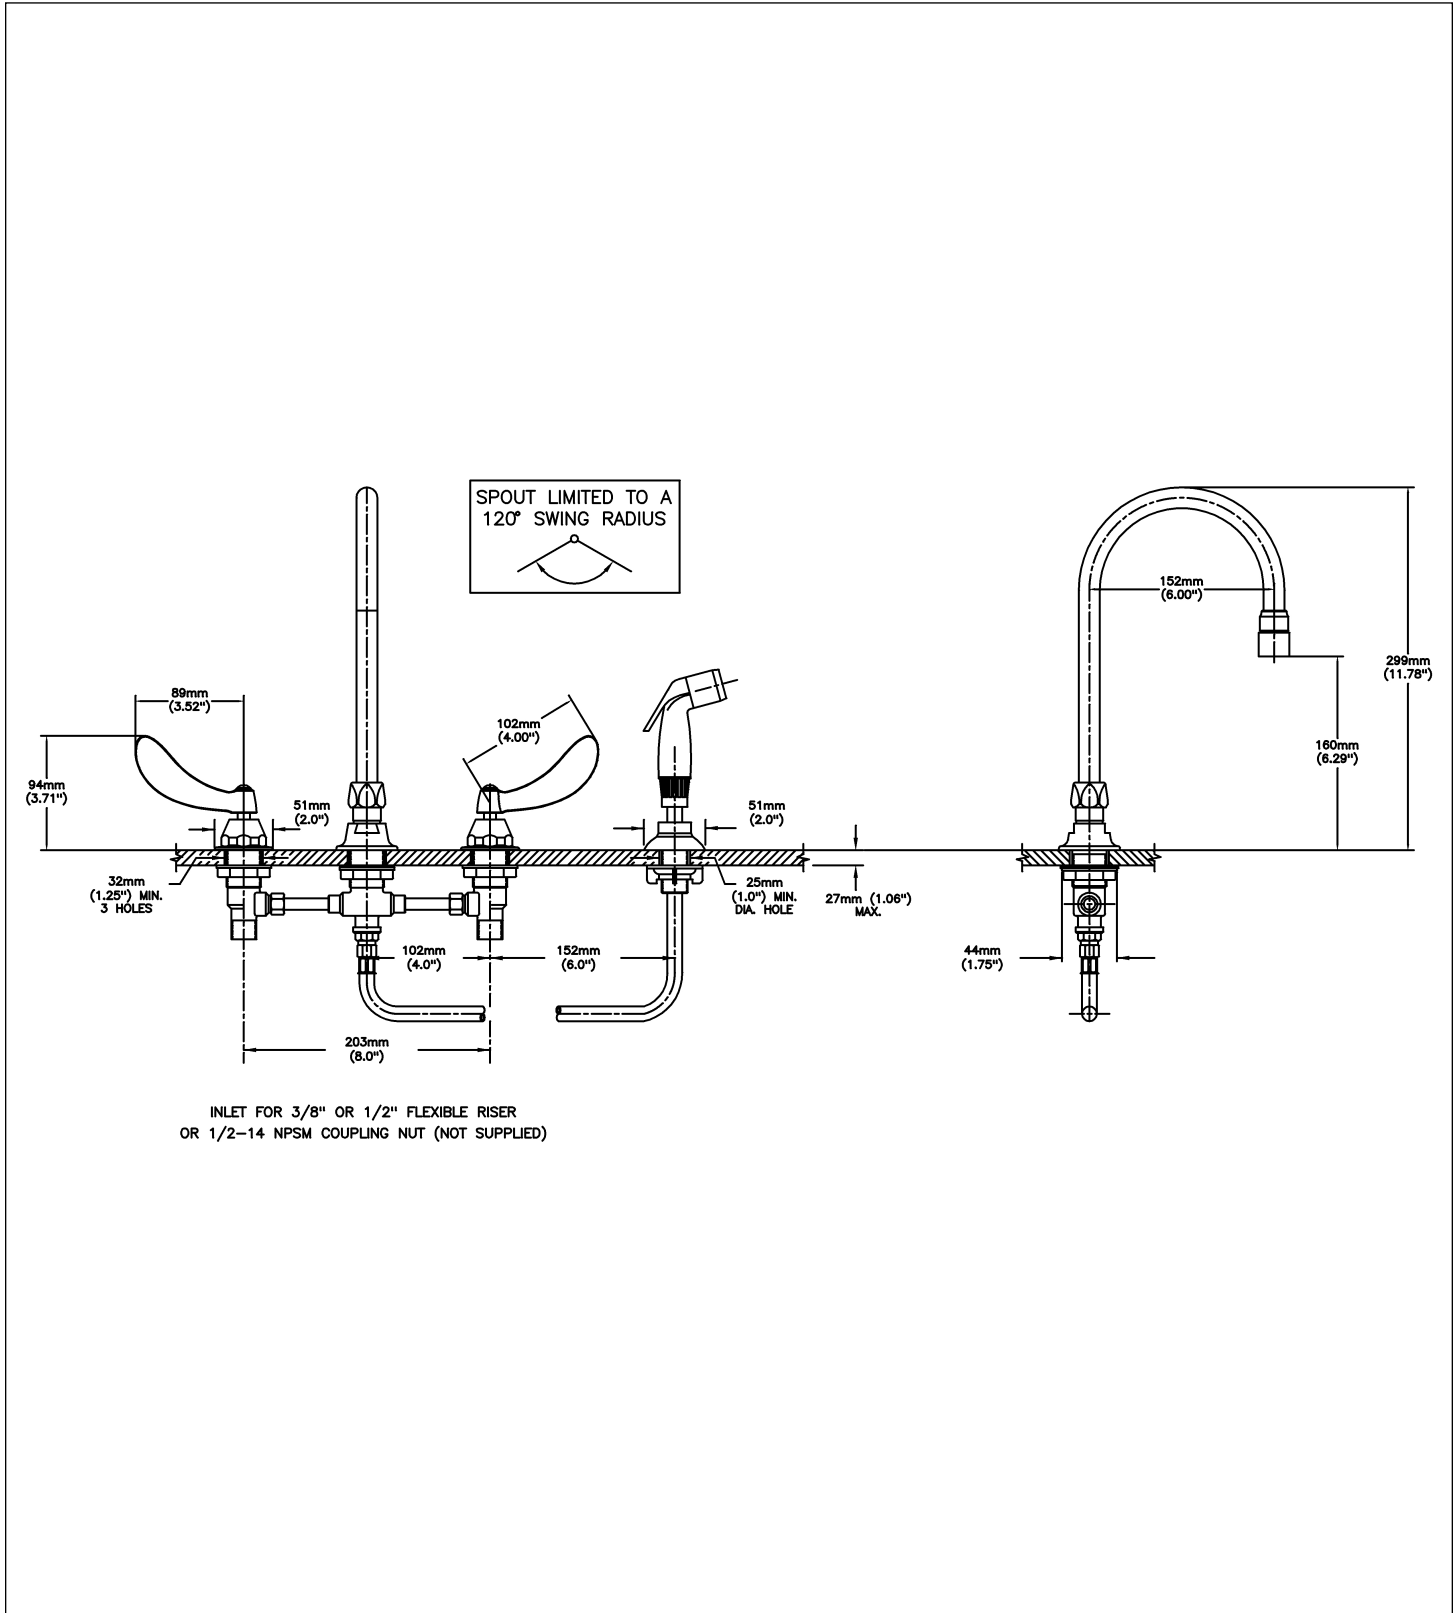

Sink Faucet Deckmount

8" deck WITH hose and spray - CER-TECK® ceramic structures

Model No: 27C1954-LS

COMPLIES WITH:

- CSA certified
- Complies to ASME A112.18.1/CSA B125.1
- Verified compliant with 0.25% weighted average Pb content regulations
- (Contact Delta Representative for State and/or Local Approvals)

SPECIFICATION:

- Below deckmount sink faucet
- 203 mm (8") centers, two handle
- Polished chrome plated finish
- Cast brass bodies
- Metal hold-down package
- CER-TECK® 1/4 turn ceramic structures
- 8" deck WITH hose and spray - CER-TECK® ceramic structures
- Spout#: 9 - Gooseneck spout-6.0" spout reach - 10.4" height (unmounted)- Standard rigid/swivel field installation unless LS Limited swing option selected- Vandal resistant .090" wall thickness-(R4)
- Outlet#: 5 - Vandal Resistant 0.5gpm (1.9 L/min) Non-Aerating Spray Outlet
- Handle#: 4 - 102 mm (4") Blade Handles- ADA Compliant-Sanitary Hoods- Metal-Color indexed-Vandal resistant screws
- 120 degrees limited swing of spout (LS)

OPERATION:

- Not Available

(Dimensional drawing on following page)

Delta reserves the right (1) to make changes to specifications and materials, and (2) to change or discontinue models, both without notice or obligation. Dimensions are for reference. Measurement may vary plus or minus 6mm(0.25"). Mounting locations are suggested only. Check with local codes for requirements in your area. This spec was produced December 02, 2016.

Delta reserves the right (1) to make changes to specifications and materials, and (2) to change or discontinue models, both without notice or obligation. Dimensions are for reference. Measurement may vary plus or minus 6mm(0.25"). Mounting locations are suggested only. Check with local codes for requirements in your area. This spec was produced December 02, 2016.