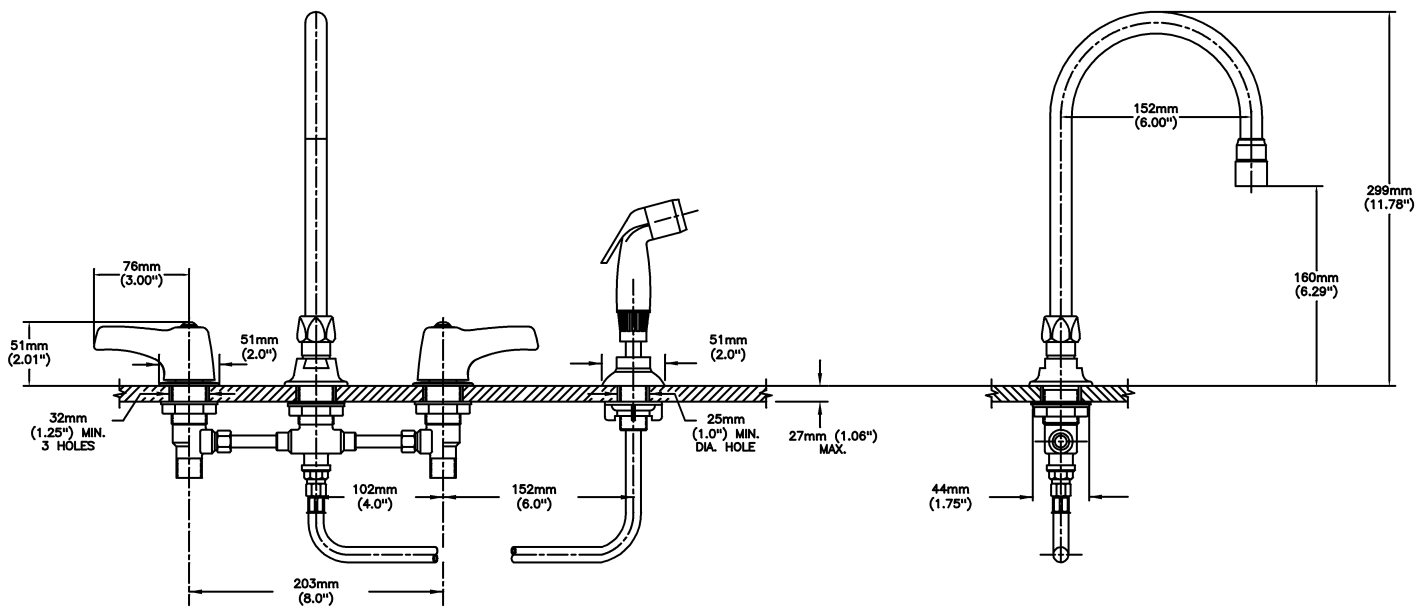

Sink Faucet Deckmount

8" deck WITH hose and spray - CER-TECK® ceramic structures

Model No: 27C1953

COMPLIES WITH:

- CSA certified
- Complies to ASME A112.18.1/CSA B125.1
- Verified compliant with 0.25% weighted average Pb content regulations
- (Contact Delta Representative for State and/or Local Approvals)

SPECIFICATION:

- Below deckmount sink faucet
- 203 mm (8") centers, two handle
- Polished chrome plated finish
- Cast brass bodies
- Metal hold-down package
- CER-TECK® 1/4 turn ceramic structures
- 8" deck WITH hose and spray - CER-TECK® ceramic structures
- Spout#: 9 - Gooseneck spout-6.0" spout reach - 10.4" height (unmounted)- Standard rigid/swivel field installation unless LS Limited swing option selected- Vandal resistant .090" wall thickness-(R4)
- Outlet#: 5 - Vandal Resistant 0.5gpm (1.9 L/min) Non-Aerating Spray Outlet
- Handle#: 3 - 76 mm (3") Lever Blade Handles-ADA Compliant-Metal-Color indexed-Vandal Resistant (VR) screws

OPERATION:

- Not Available

(Dimensional drawing on following page)

Delta reserves the right (1) to make changes to specifications and materials, and (2) to change or discontinue models, both without notice or obligation. Dimensions are for reference. Measurement may vary plus or minus 6mm(0.25"). Mounting locations are suggested only. Check with local codes for requirements in your area. This spec was produced December 02, 2016.

INLET FOR 3/8" OR 1/2" FLEXIBLE RISER
OR 1/2-14 NPSM COUPLING NUT (NOT SUPPLIED)

Delta reserves the right (1) to make changes to specifications and materials, and (2) to change or discontinue models, both without notice or obligation. Dimensions are for reference. Measurement may vary plus or minus 6mm(0.25"). Mounting locations are suggested only. Check with local codes for requirements in your area. This spec was produced December 02, 2016.