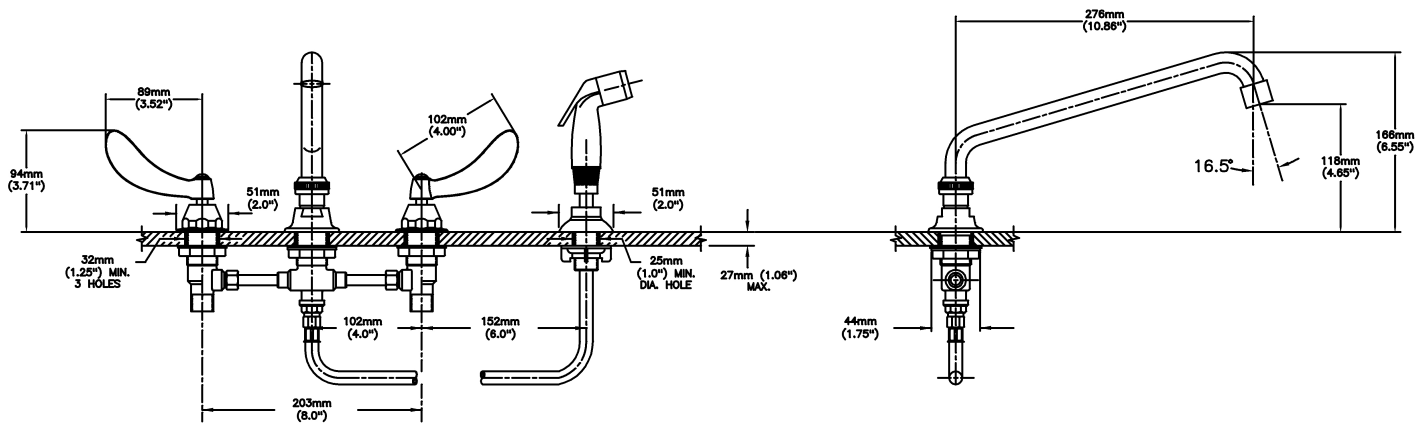

### SPECIFICATION:

- Below deckmount sink faucet
- 203 mm (8") centers, two handle
- Polished chrome plated finish
- Cast brass bodies
- Metal hold-down package
- CER-TECK® 1/4 turn ceramic structures
- 8" deck WITH hose and spray - CER-TECK® ceramic structures
- Spout: S7 - 279mm (11") Tubular Swing Spout(S7)
- Outlet#: 3 - Vandal Resistant Aerator Outlet- 1.5 GPM (5.7 L/min) Flow Rate at 60 psi- pressure compensating
- Handle#: 4 - 102 mm (4") Blade Handles- ADA Compliant-Sanitary Hoods- Metal-Color indexed-Vandal resistant screws

### OPERATION:

- Not Available

***(Dimensional drawing on following page)***

Delta reserves the right (1) to make changes to specifications and materials, and (2) to change or discontinue models, both without notice or obligation. Dimensions are for reference. Measurement may vary plus or minus 6mm(0.25"). Mounting locations are suggested only. Check with local codes for requirements in your area. This spec was produced December 01, 2016.

INLET FOR 3/8" OR 1/2" FLEXIBLE RISER  
OR 1/2-14 NPSM COUPLING NUT (NOT SUPPLIED)

Delta reserves the right (1) to make changes to specifications and materials, and (2) to change or discontinue models, both without notice or obligation. Dimensions are for reference. Measurement may vary plus or minus 6mm(0.25"). Mounting locations are suggested only. Check with local codes for requirements in your area. This spec was produced December 01, 2016.