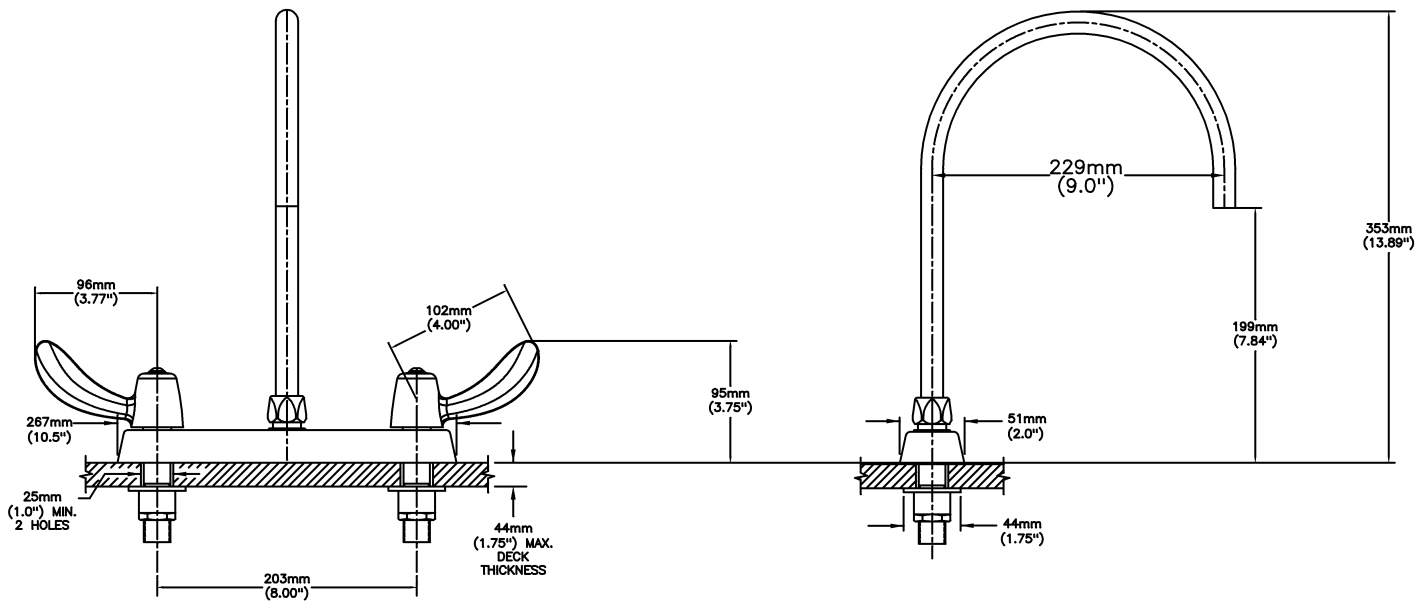

Sink Faucet Deckmount

8" Deck- CER-TECK® ceramic structures

Model No: 26C3972-R7

COMPLIES WITH:

- Verified compliant with 0.25% weighted average Pb content regulations
- CSA certified.
- Complies to ASME A112.18.1/CSA B125.1
- (Contact Delta Representative for State and/or Local Approvals)

SPECIFICATION:

- Heavy Duty Cast Brass sink faucet
- 203 mm (8") centers
- Two handle
- Polished chrome plated finish
- Metal hold-down package
- CER-TECK® ceramic structures
- Spout: R7 - Smooth End Gooseneck-9.0" spout reach -12.7" height (unmounted)-Standard rigid/swivel field installation unless LS Limited swing option selected-Vandal resistant .090" wall thickness
- Outlet#: 7 - Smooth Spout End with Laminar Flow Control in Spout Base - 1.0 GPM (3.8L/min)
- Handle#: 2 - 102 mm (4") Hooded Blade Handles-ADA compliant-Metal-Color indexed-Vandal resistant screws

OPERATION:

- Not Available

(Dimensional drawing on following page)

Delta reserves the right (1) to make changes to specifications and materials, and (2) to change or discontinue models, both without notice or obligation. Dimensions are for reference. Measurement may vary plus or minus 6mm(0.25"). Mounting locations are suggested only. Check with local codes for requirements in your area. This spec was produced December 13, 2016.

INLET FOR 3/8" OR 1/2" FLEXIBLE RISER
OR 1/2-14 NPSM COUPLING NUT (NOT SUPPLIED)

Delta reserves the right (1) to make changes to specifications and materials, and (2) to change or discontinue models, both without notice or obligation. Dimensions are for reference. Measurement may vary plus or minus 6mm(0.25"). Mounting locations are suggested only. Check with local codes for requirements in your area. This spec was produced December 13, 2016.