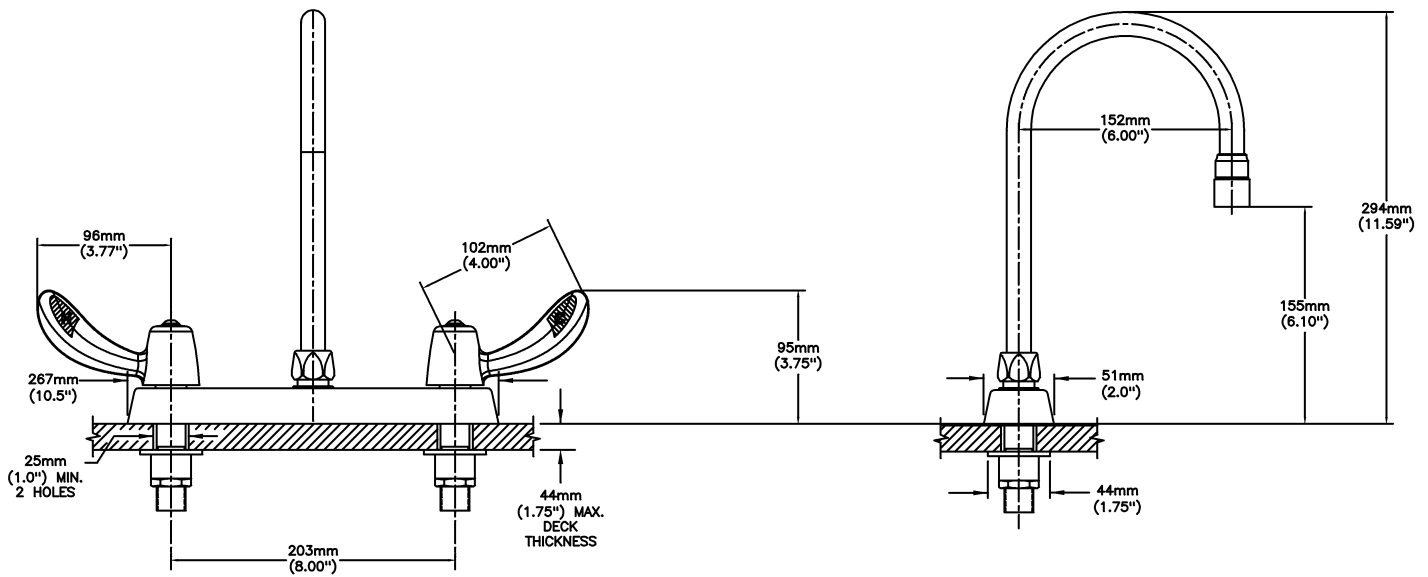

Sink Faucet Deckmount

8" Deck- CER-TECK® ceramic structures

Model No: 26C3952-TI

COMPLIES WITH:

- Verified compliant with 0.25% weighted average Pb content regulations
- CSA certified.
- Complies to ASME A112.18.1/CSA B125.1
- (Contact Delta Representative for State and/or Local Approvals)

SPECIFICATION:

- Heavy Duty Cast Brass sink faucet
- 203 mm (8") centers
- Two handle
- Polished chrome plated finish
- Metal hold-down package
- CER-TECK® ceramic structures
- Spout#: 9 - Gooseneck spout-6.0" spout reach - 10.4" height (unmounted)- Standard rigid/swivel field installation unless LS Limited swing option selected- Vandal resistant .090" wall thickness-(R4)
- Outlet#: 5 - Vandal Resistant 0.5gpm (1.9 L/min) Non-Aerating Spray Outlet
- Handle#: 2 - 102 mm (4") Hooded Blade Handles-ADA compliant-Metal- Color indexed-Vandal resistant screws
- Handle Temperature Indicators

OPERATION:

- Not Available

(Dimensional drawing on following page)

Delta reserves the right (1) to make changes to specifications and materials, and (2) to change or discontinue models, both without notice or obligation. Dimensions are for reference. Measurement may vary plus or minus 6mm(0.25"). Mounting locations are suggested only. Check with local codes for requirements in your area. This spec was produced December 13, 2016.

INLET FOR 3/8" OR 1/2" FLEXIBLE RISER
OR 1/2-14 NPSM COUPLING NUT (NOT SUPPLIED)

Delta reserves the right (1) to make changes to specifications and materials, and (2) to change or discontinue models, both without notice or obligation. Dimensions are for reference. Measurement may vary plus or minus 6mm(0.25"). Mounting locations are suggested only. Check with local codes for requirements in your area. This spec was produced December 13, 2016.