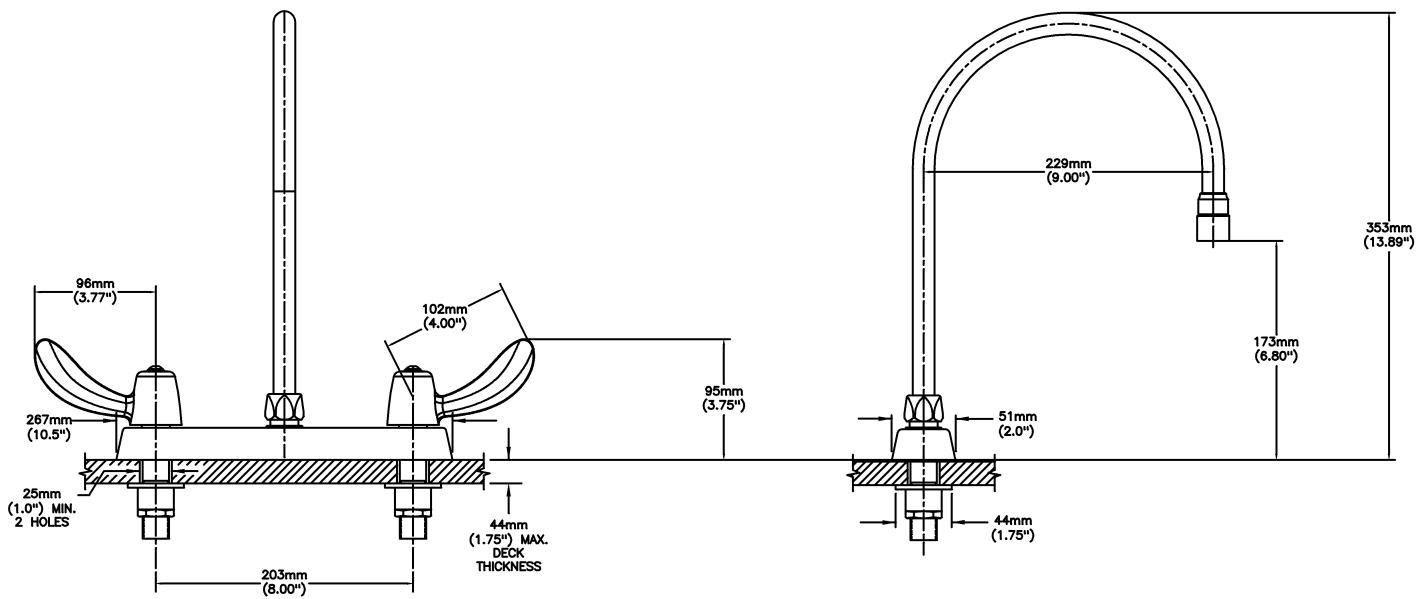

Sink Faucet Deckmount

8" Deck- CER-TECK® ceramic structures

Model No: 26C3952-R7

COMPLIES WITH:

- Verified compliant with 0.25% weighted average Pb content regulations
- CSA certified.
- Complies to ASME A112.18.1/CSA B125.1
- (Contact Delta Representative for State and/or Local Approvals)

SPECIFICATION:

- Heavy Duty Cast Brass sink faucet
- 203 mm (8") centers
- Two handle
- Polished chrome plated finish
- Metal hold-down package
- CER-TECK® ceramic structures
- Spout: R7 - Gooseneck spout-9.0" spout reach -12.7" height(unmounted)- Standard rigid/swivel field installation unless LS Limited swing option selected-Vandal resistant.090" wall thickness
- Outlet#: 5 - Vandal Resistant 0.5gpm (1.9 L/min) Non-Aerating Spray Outlet
- Handle#: 2 - 102 mm (4") Hooded Blade Handles-ADA compliant-Metal- Color indexed-Vandal resistant screws

OPERATION:

- Not Available

(Dimensional drawing on following page)

Delta reserves the right (1) to make changes to specifications and materials, and (2) to change or discontinue models, both without notice or obligation. Dimensions are for reference. Measurement may vary plus or minus 6mm(0.25"). Mounting locations are suggested only. Check with local codes for requirements in your area. This spec was produced December 13, 2016.

INLET FOR 3/8" OR 1/2" FLEXIBLE RISER
OR 1/2-14 NPSM COUPLING NUT (NOT SUPPLIED)

Delta reserves the right (1) to make changes to specifications and materials, and (2) to change or discontinue models, both without notice or obligation. Dimensions are for reference. Measurement may vary plus or minus 6mm(0.25"). Mounting locations are suggested only. Check with local codes for requirements in your area. This spec was produced December 13, 2016.