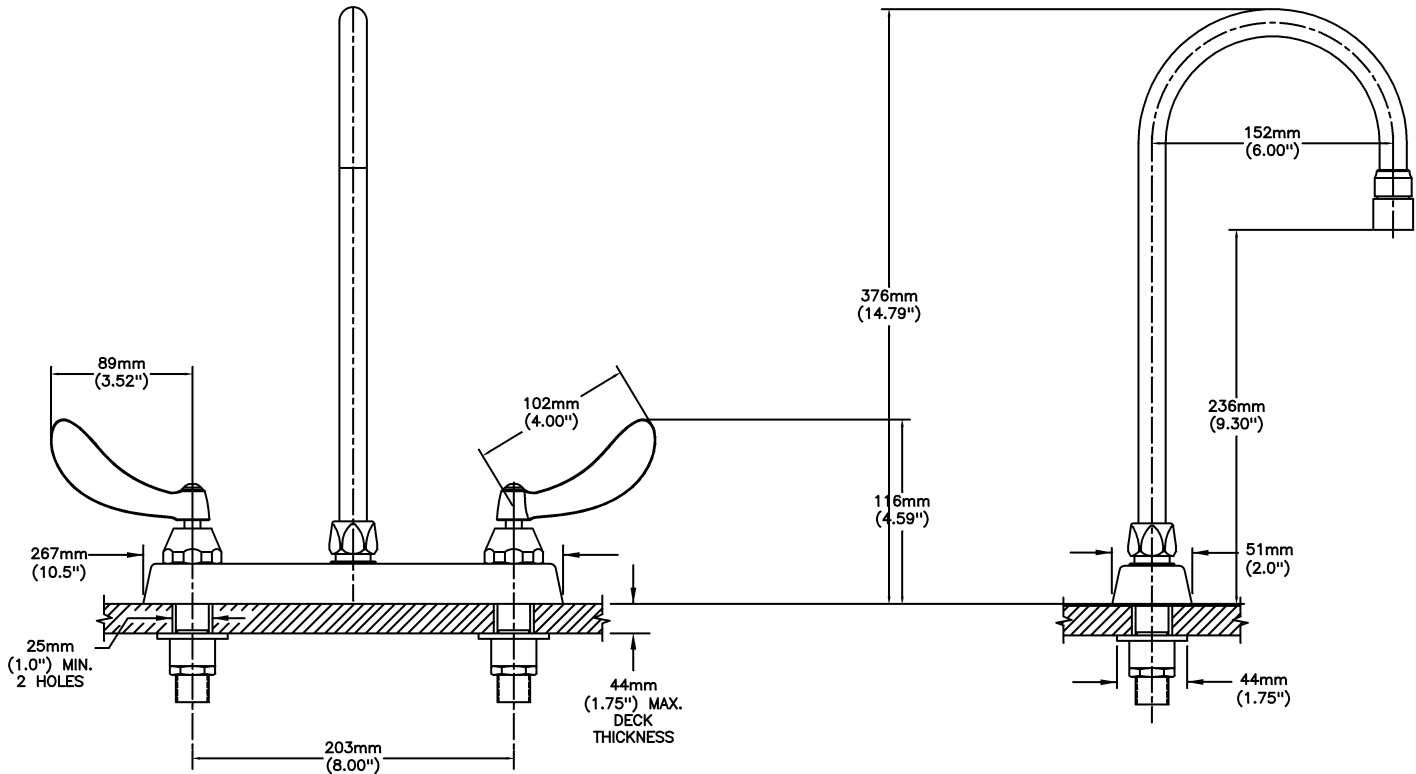

#### SPECIFICATION:

- Heavy Duty Cast Brass sink faucet
- 203 mm (8") centers
- Two handle
- Polished chrome plated finish
- Metal hold-down package
- CER-TECK® ceramic structures
- Spout: R6 - Gooseneck spout-6.0" spout reach -13.5" height(unmounted)- Standard rigid/swivel field installation unless LS Limited swing option selected-Vandal resistant .090" wall thickness
- Outlet#: 4 - Standard 1.5 GPM (5.7 L/Min) Flow Control Aerator
- Handle#: 4 - 102 mm (4") Blade Handles- ADA Compliant-Sanitary Hoods- Metal-Color indexed-Vandal resistant screws

#### OPERATION:

- Not Available

***(Dimensional drawing on following page)***

Delta reserves the right (1) to make changes to specifications and materials, and (2) to change or discontinue models, both without notice or obligation. Dimensions are for reference. Measurement may vary plus or minus 6mm(0.25"). Mounting locations are suggested only. Check with local codes for requirements in your area. This spec was produced December 13, 2016.

INLET FOR 3/8" OR 1/2" FLEXIBLE RISER  
OR 1/2-14 NPSM COUPLING NUT (NOT SUPPLIED)

Delta reserves the right (1) to make changes to specifications and materials, and (2) to change or discontinue models, both without notice or obligation. Dimensions are for reference. Measurement may vary plus or minus 6mm(0.25"). Mounting locations are suggested only. Check with local codes for requirements in your area. This spec was produced December 13, 2016.