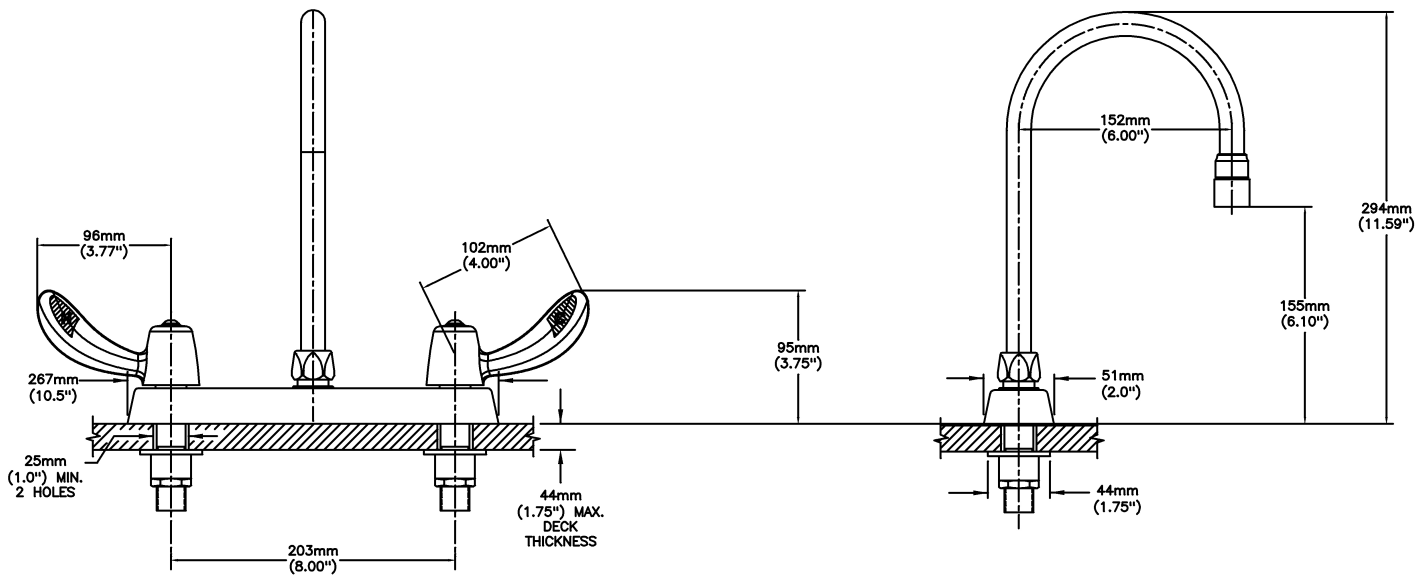

Sink Faucet Deckmount

8" Deck- CER-TECK® ceramic structures

Model No: 26C3942-TI

COMPLIES WITH:

- Verified compliant with 0.25% weighted average Pb content regulations
- CSA certified.
- Complies to ASME A112.18.1/CSA B125.1
- (Contact Delta Representative for State and/or Local Approvals)

SPECIFICATION:

- Heavy Duty Cast Brass sink faucet
- 203 mm (8") centers
- Two handle
- Polished chrome plated finish
- Metal hold-down package
- CER-TECK® ceramic structures
- Spout#: 9 - Gooseneck spout-6.0" spout reach - 10.4" height (unmounted)- Standard rigid/swivel field installation unless LS Limited swing option selected- Vandal resistant .090" wall thickness-(R4)
- Outlet#: 4 - Standard 1.5 GPM (5.7 L/Min) Flow Control Aerator
- Handle#: 2 - 102 mm (4") Hooded Blade Handles-ADA compliant-Metal- Color indexed-Vandal resistant screws
- Handle Temperature Indicators

OPERATION:

- Not Available

(Dimensional drawing on following page)

Delta reserves the right (1) to make changes to specifications and materials, and (2) to change or discontinue models, both without notice or obligation. Dimensions are for reference. Measurement may vary plus or minus 6mm(0.25"). Mounting locations are suggested only. Check with local codes for requirements in your area. This spec was produced December 13, 2016.

INLET FOR 3/8" OR 1/2" FLEXIBLE RISER
OR 1/2-14 NPSM COUPLING NUT (NOT SUPPLIED)

Delta reserves the right (1) to make changes to specifications and materials, and (2) to change or discontinue models, both without notice or obligation. Dimensions are for reference. Measurement may vary plus or minus 6mm(0.25"). Mounting locations are suggested only. Check with local codes for requirements in your area. This spec was produced December 13, 2016.