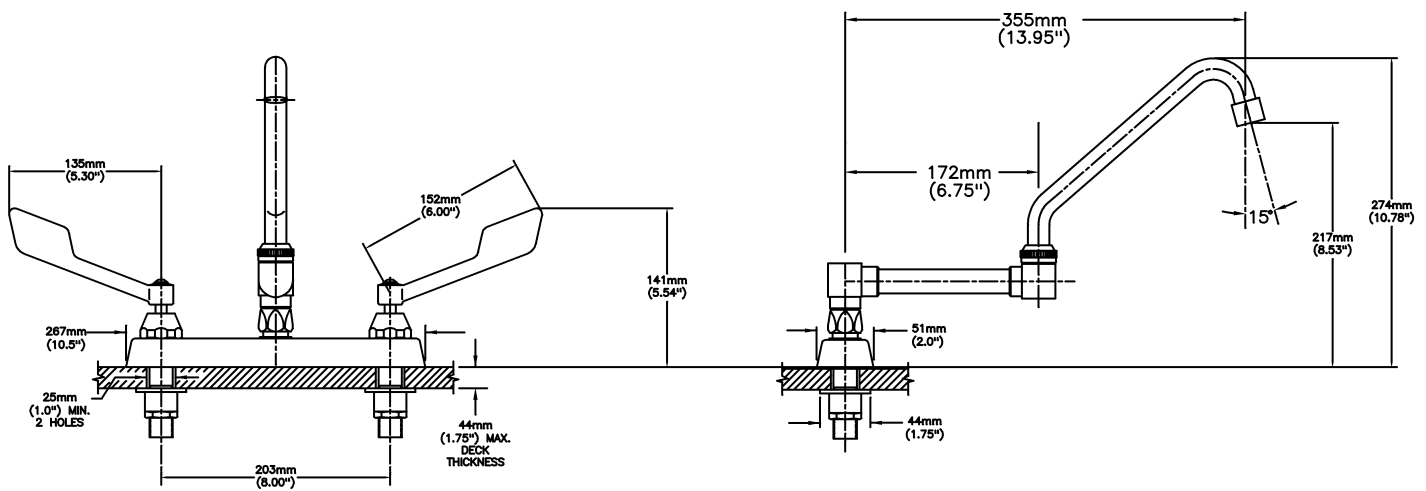

Sink Faucet Deckmount

8" Deck- CER-TECK® ceramic structures

Model No: 26C3935-R17

COMPLIES WITH:

- Verified compliant with 0.25% weighted average Pb content regulations
- CSA certified.
- Complies to ASME A112.18.1/CSA B125.1
- (Contact Delta Representative for State and/or Local Approvals)

SPECIFICATION:

- Heavy Duty Cast Brass sink faucet
- 203 mm (8") centers
- Two handle
- Polished chrome plated finish
- Metal hold-down package
- CER-TECK® ceramic structures
- Spout: R17 - Double Joint spout - 14.1" spout reach -9.5" height (unmounted)-Standard rigid/swivel field installation base with tubular swing spout(S5)
- Outlet#: 3 - Vandal Resistant Aerator Outlet- 1.5 GPM (5.7 L/min) Flow Rate at 60 psi- pressure compensating
- Handle#: 5 - 152 mm (6") Wrist Blade Handles-ADA Compliant- Sanitary Hoods-Metal-Color indexed-Vandal resistant screws

OPERATION:

- Not Available

(Dimensional drawing on following page)

Delta reserves the right (1) to make changes to specifications and materials, and (2) to change or discontinue models, both without notice or obligation. Dimensions are for reference. Measurement may vary plus or minus 6mm(0.25"). Mounting locations are suggested only. Check with local codes for requirements in your area. This spec was produced December 12, 2016.

INLET FOR 3/8" OR 1/2" FLEXIBLE RISER
OR 1/2-14 NPSM COUPLING NUT (NOT SUPPLIED)

Delta reserves the right (1) to make changes to specifications and materials, and (2) to change or discontinue models, both without notice or obligation. Dimensions are for reference. Measurement may vary plus or minus 6mm(0.25"). Mounting locations are suggested only. Check with local codes for requirements in your area. This spec was produced December 12, 2016.