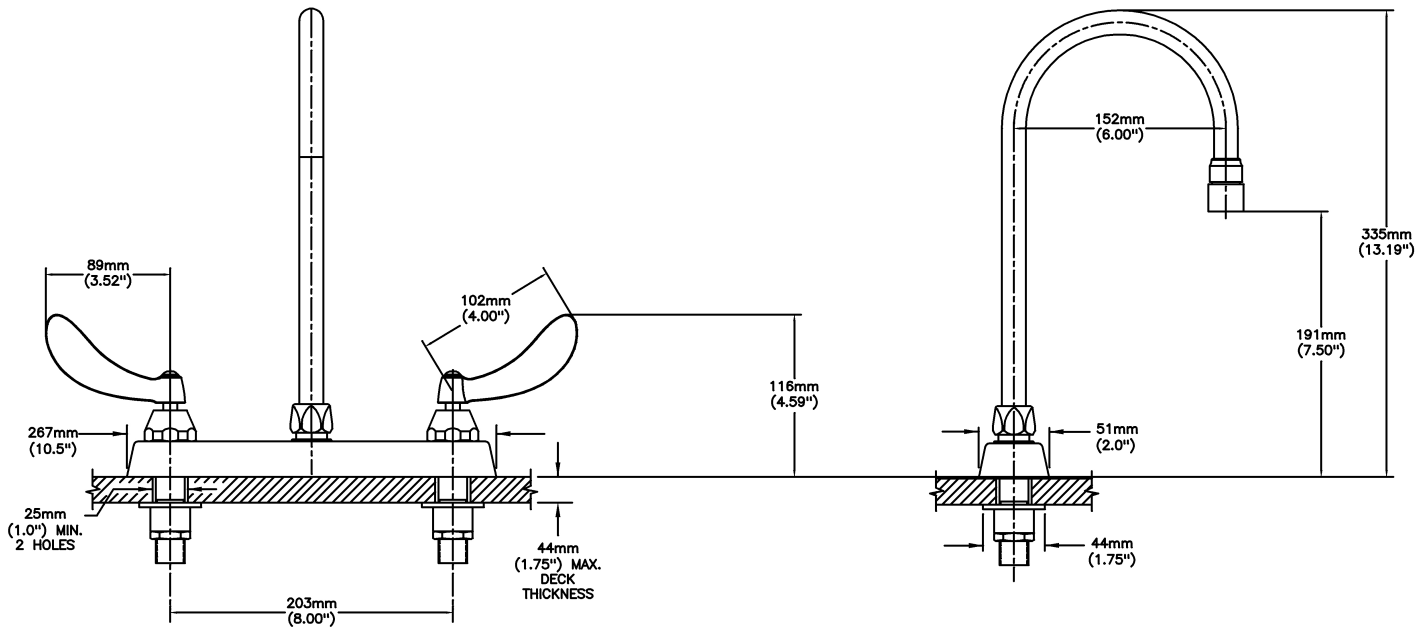

Sink Faucet Deckmount

8" Deck- CER-TECK® ceramic structures

Model No: 26C3934-R5

COMPLIES WITH:

- Verified compliant with 0.25% weighted average Pb content regulations
- CSA certified.
- Complies to ASME A112.18.1/CSA B125.1
- (Contact Delta Representative for State and/or Local Approvals)

SPECIFICATION:

- Heavy Duty Cast Brass sink faucet
- 203 mm (8") centers
- Two handle
- Polished chrome plated finish
- Metal hold-down package
- CER-TECK® ceramic structures
- Spout: R5 - Gooseneck-6.0" spout reach -12.0" height(unmounted)- Standard rigid/swivel field installation unless LS Limited swing option selected-Vandal resistant .090" wall thickness
- Outlet#: 3 - Vandal Resistant Aerator Outlet- 1.5 GPM (5.7 L/min) Flow Rate at 60 psi- pressure compensating
- Handle#: 4 - 102 mm (4") Blade Handles- ADA Compliant-Sanitary Hoods-Metal-Color indexed-Vandal resistant screws

OPERATION:

- Not Available

(Dimensional drawing on following page)

Delta reserves the right (1) to make changes to specifications and materials, and (2) to change or discontinue models, both without notice or obligation. Dimensions are for reference. Measurement may vary plus or minus 6mm(0.25"). Mounting locations are suggested only. Check with local codes for requirements in your area. This spec was produced December 12, 2016.

INLET FOR 3/8" OR 1/2" FLEXIBLE RISER
OR 1/2-14 NPSM COUPLING NUT (NOT SUPPLIED)

Delta reserves the right (1) to make changes to specifications and materials, and (2) to change or discontinue models, both without notice or obligation. Dimensions are for reference. Measurement may vary plus or minus 6mm(0.25"). Mounting locations are suggested only. Check with local codes for requirements in your area. This spec was produced December 12, 2016.