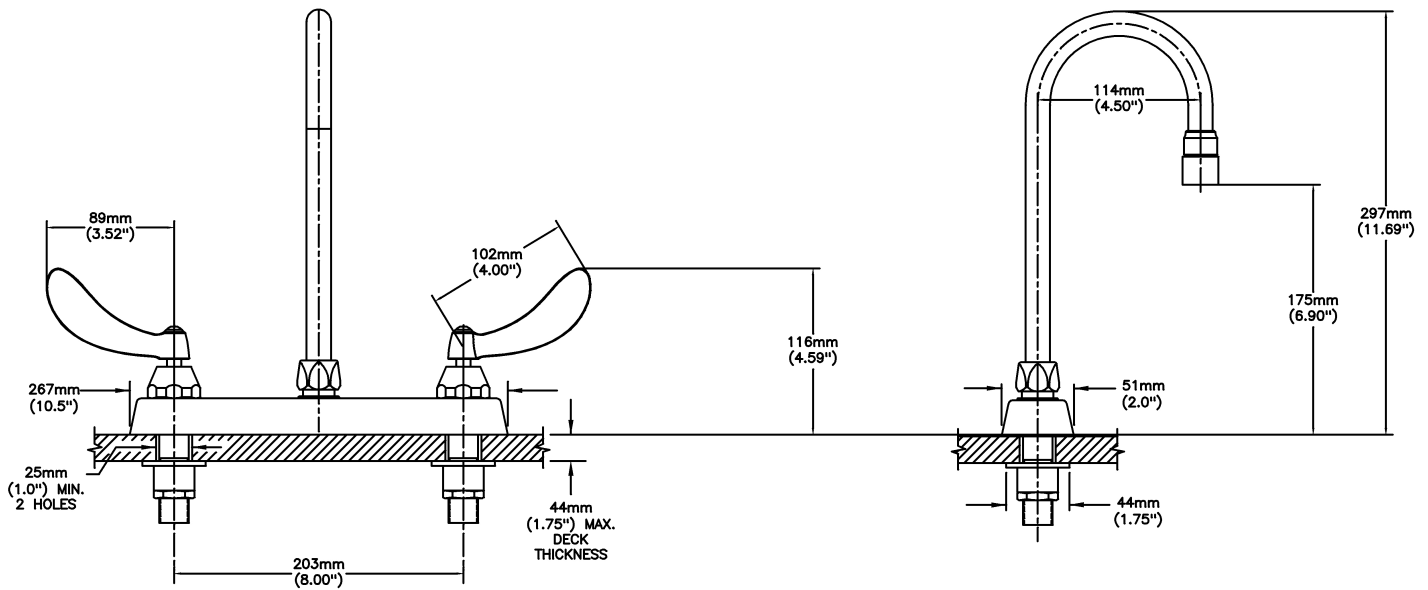

#### SPECIFICATION:

- Heavy Duty Cast Brass sink faucet
- 203 mm (8") centers
- Two handle
- Polished chrome plated finish
- Metal hold-down package
- CER-TECK® ceramic structures
- Spout: R2 - Gooseneck spout-4.5" spout reach -Standard rigid/swivel field installation-Vandal resistant .090" wall thickness(R2)
- Outlet#: 3 - Vandal Resistant Aerator Outlet- 1.5 GPM (5.7 L/min) Flow Rate at 60 psi- pressure compensating
- Handle#: 4 - 102 mm (4") Blade Handles- ADA Compliant-Sanitary Hoods-Metal-Color indexed-Vandal resistant screws

#### OPERATION:

- Not Available

***(Dimensional drawing on following page)***

Delta reserves the right (1) to make changes to specifications and materials, and (2) to change or discontinue models, both without notice or obligation. Dimensions are for reference. Measurement may vary plus or minus 6mm(0.25"). Mounting locations are suggested only. Check with local codes for requirements in your area. This spec was produced December 12, 2016.

INLET FOR 3/8" OR 1/2" FLEXIBLE RISER  
OR 1/2-14 NPSM COUPLING NUT (NOT SUPPLIED)

Delta reserves the right (1) to make changes to specifications and materials, and (2) to change or discontinue models, both without notice or obligation. Dimensions are for reference. Measurement may vary plus or minus 6mm(0.25"). Mounting locations are suggested only. Check with local codes for requirements in your area. This spec was produced December 12, 2016.