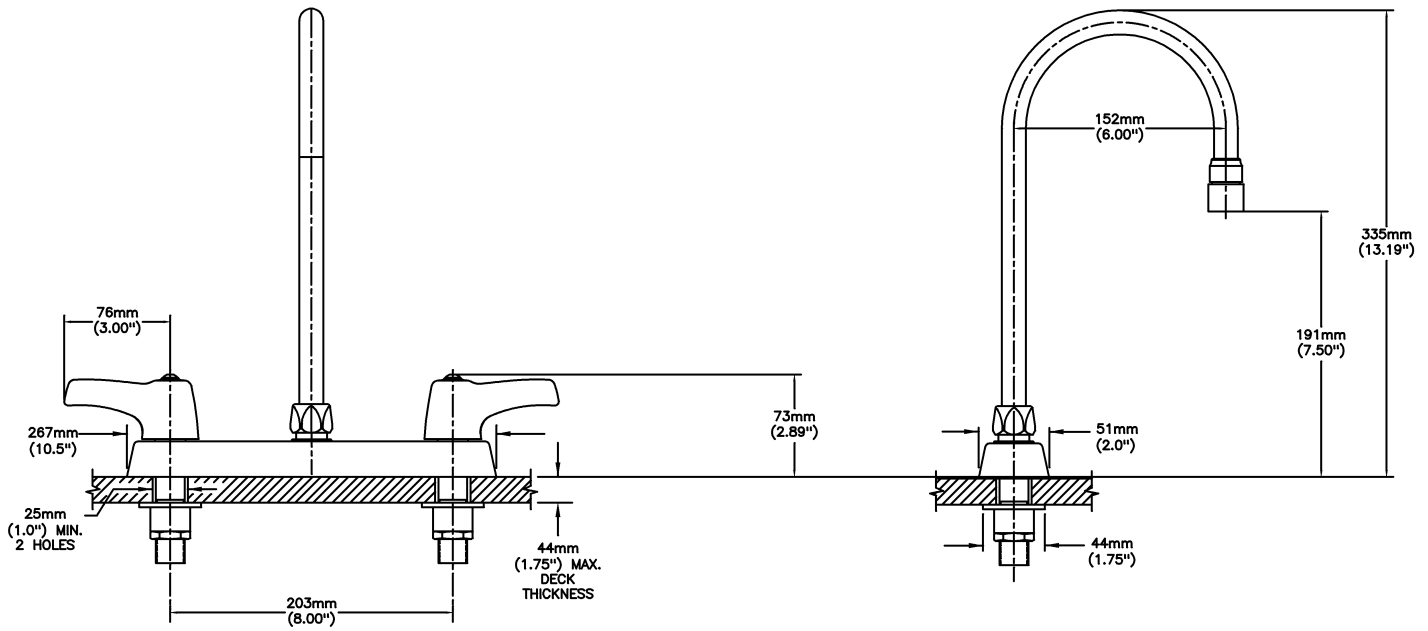

#### SPECIFICATION:

- Heavy Duty Cast Brass sink faucet
- 203 mm (8") centers
- Two handle
- Polished chrome plated finish
- Metal hold-down package
- CER-TECK® ceramic structures
- Spout: R5 - Gooseneck-6.0" spout reach -12.0" height(unmounted)- Standard rigid/swivel field installation unless LS Limited swing option selected-Vandal resistant .090" wall thickness
- Outlet#: 3 - Vandal Resistant Aerator Outlet- 1.5 GPM (5.7 L/min) Flow Rate at 60 psi- pressure compensating
- Handle#: 3 - 76 mm (3") Lever Blade Handles-ADA Compliant-Metal-Color indexed-Vandal Resistant screws

#### OPERATION:

- Not Available

***(Dimensional drawing on following page)***

Delta reserves the right (1) to make changes to specifications and materials, and (2) to change or discontinue models, both without notice or obligation. Dimensions are for reference. Measurement may vary plus or minus 6mm(0.25"). Mounting locations are suggested only. Check with local codes for requirements in your area. This spec was produced December 12, 2016.

INLET FOR 3/8" OR 1/2" FLEXIBLE RISER  
OR 1/2-14 NPSM COUPLING NUT (NOT SUPPLIED)

Delta reserves the right (1) to make changes to specifications and materials, and (2) to change or discontinue models, both without notice or obligation. Dimensions are for reference. Measurement may vary plus or minus 6mm(0.25"). Mounting locations are suggested only. Check with local codes for requirements in your area. This spec was produced December 12, 2016.