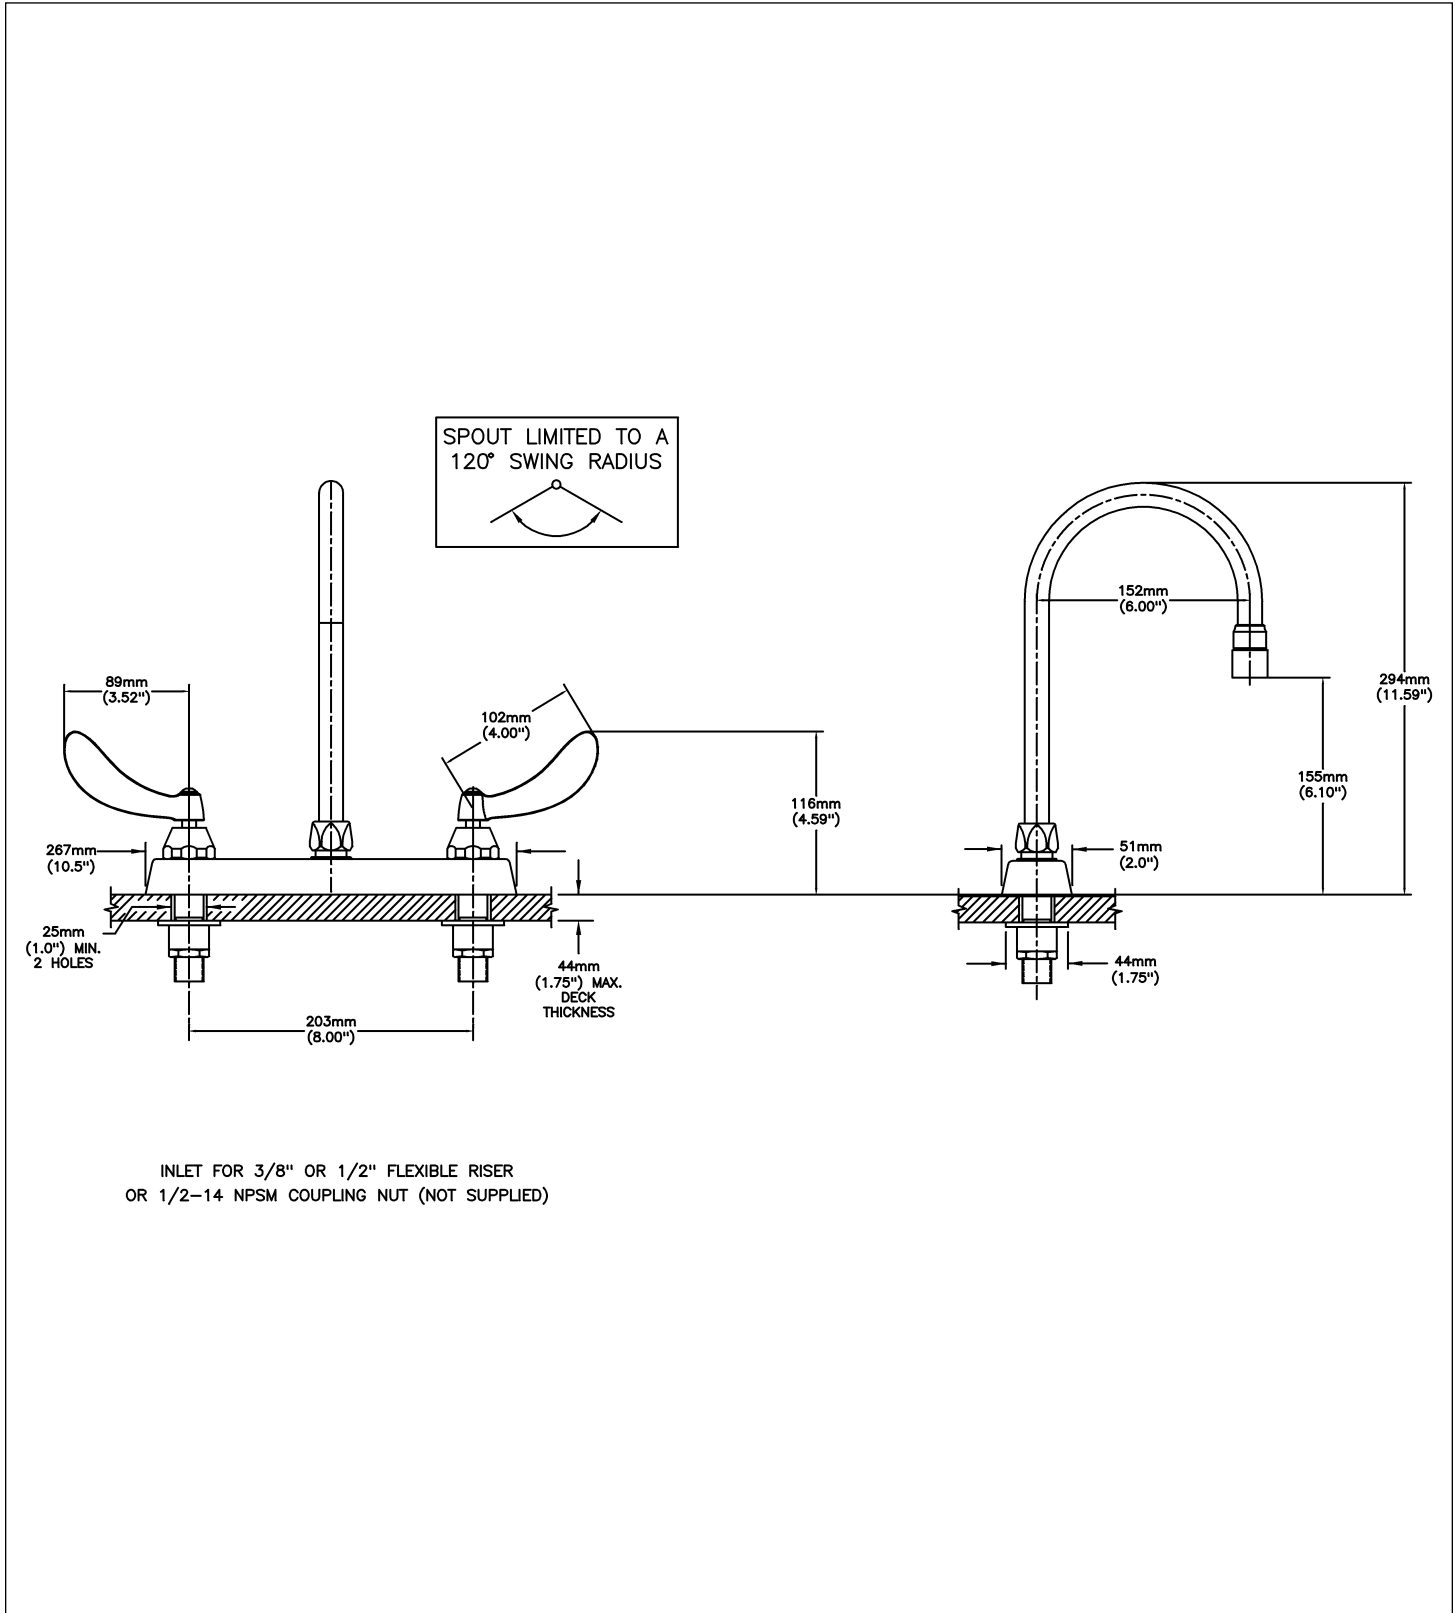

#### SPECIFICATION:

- Heavy Duty Cast Brass sink faucet
- 203 mm (8") centers
- Two handle
- Polished chrome plated finish
- Metal hold-down package
- CER-TECK® ceramic structures
- Spout#: 9 - Gooseneck spout-6.0" spout reach - 10.4" height (unmounted)- Standard rigid/swivel field installation unless LS Limited swing option selected- Vandal resistant .090" wall thickness-(R4)
- Outlet#: 2 - Vandal Res.1.5 GPM (5.7 L/Min) Laminar w/Agion® Antimicrobial
- Handle#: 4 - 102 mm (4") Blade Handles- ADA Compliant-Sanitary Hoods- Metal-Color indexed-Vandal resistant screws
- 120 degrees limited swing of spout (LS)

#### OPERATION:

- Not Available

***(Dimensional drawing on following page)***

Delta reserves the right (1) to make changes to specifications and materials, and (2) to change or discontinue models, both without notice or obligation. Dimensions are for reference. Measurement may vary plus or minus 6mm(0.25"). Mounting locations are suggested only. Check with local codes for requirements in your area. This spec was produced December 12, 2016.

Delta reserves the right (1) to make changes to specifications and materials, and (2) to change or discontinue models, both without notice or obligation. Dimensions are for reference. Measurement may vary plus or minus 6mm(0.25"). Mounting locations are suggested only. Check with local codes for requirements in your area. This spec was produced December 12, 2016.