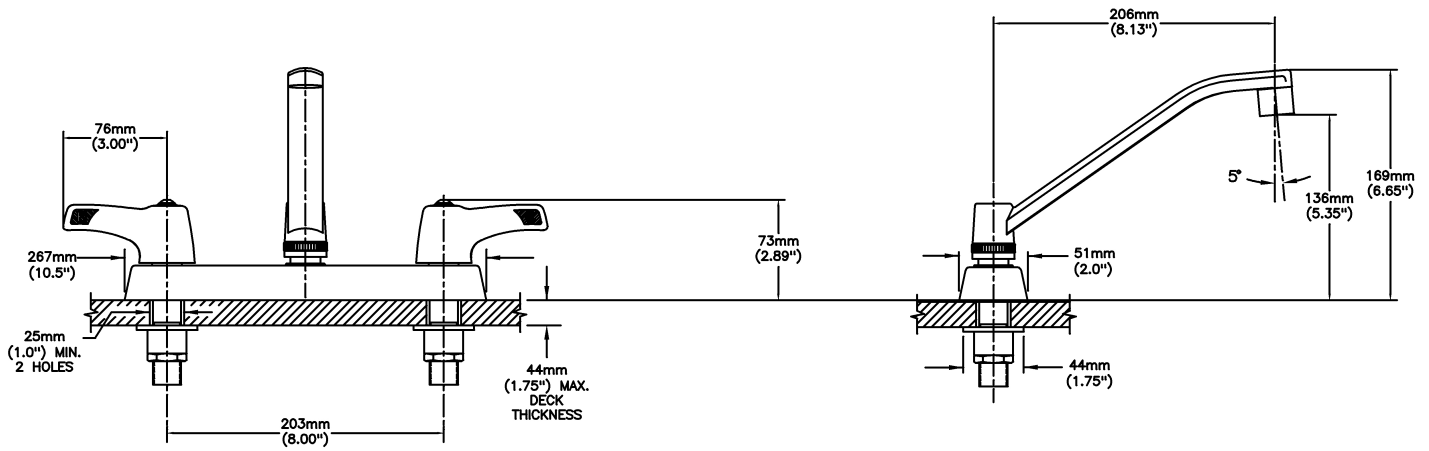

Sink Faucet Deckmount

8" Deck- CER-TECK® ceramic structures

Model No: 26C3133-TI

COMPLIES WITH:

- Verified compliant with 0.25% weighted average Pb content regulations
- CSA certified.
- Complies to ASME A112.18.1/CSA B125.1
-  Indicates compliance to ICC/ANSI A117.1
- (Contact Delta Representative for State and/or Local Approvals)

SPECIFICATION:

- Heavy Duty Cast Brass sink faucet
- 203 mm (8") centers
- Two handle
- Polished chrome plated finish
- Metal hold-down package
- CER-TECK® ceramic structures
- Spout#: 1 - 203mm (8") Wallform Swing Spout(S2)
- Outlet#: 3 - Vandal Resistant Aerator Outlet- 1.5 GPM (5.7 L/min) Flow Rate at 60 psi- pressure compensating
- Handle#: 3 - 76 mm (3") Lever Blade Handles-ADA Compliant-Metal-Color indexed-Vandal Resistant screws
- Handle Temperature Indicators

OPERATION:

- Not Available

(Dimensional drawing on following page)

Delta reserves the right (1) to make changes to specifications and materials, and (2) to change or discontinue models, both without notice or obligation. Dimensions are for reference. Measurement may vary plus or minus 6mm(0.25"). Mounting locations are suggested only. Check with local codes for requirements in your area. This spec was produced December 09, 2016.

INLET FOR 3/8" OR 1/2" FLEXIBLE RISER
OR 1/2-14 NPSM COUPLING NUT (NOT SUPPLIED)

Delta reserves the right (1) to make changes to specifications and materials, and (2) to change or discontinue models, both without notice or obligation. Dimensions are for reference. Measurement may vary plus or minus 6mm(0.25"). Mounting locations are suggested only. Check with local codes for requirements in your area. This spec was produced December 09, 2016.