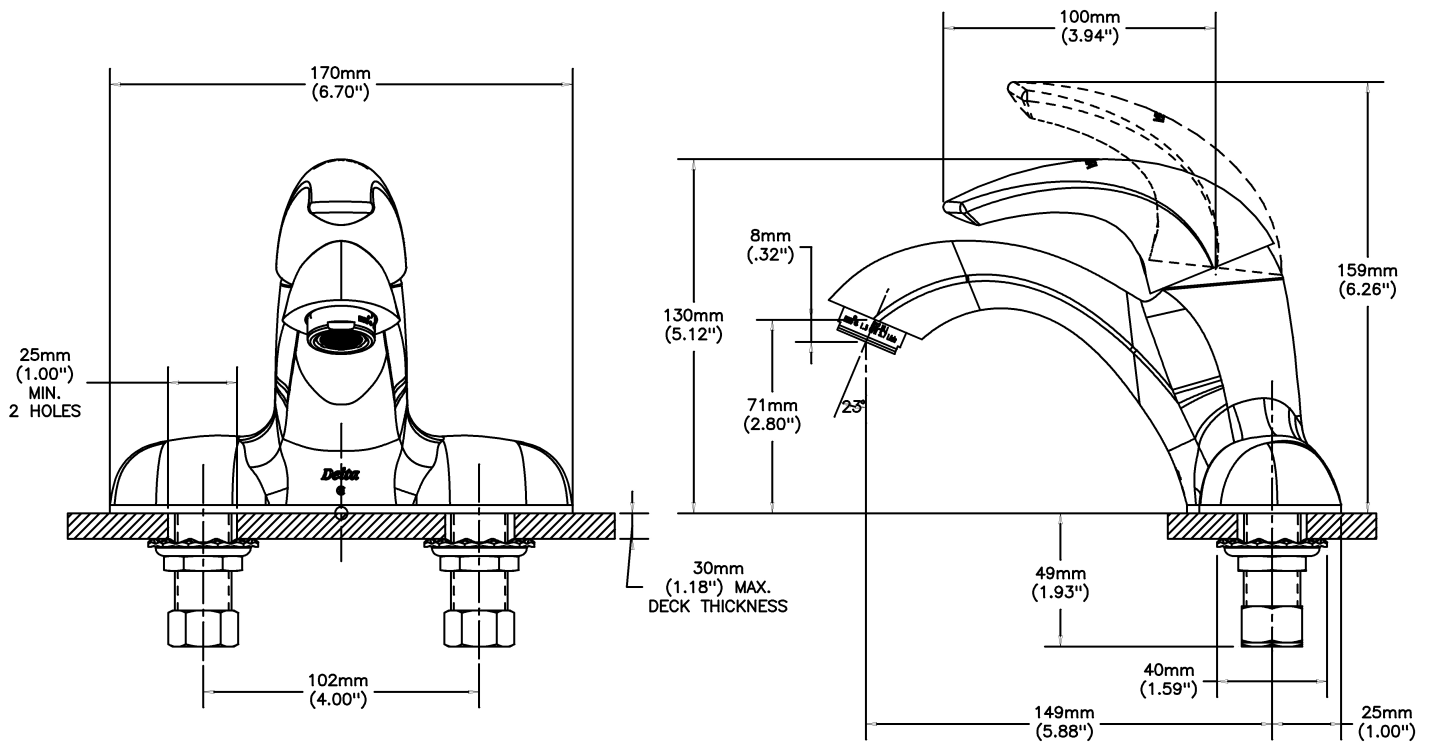

Lavatory Faucets

102mm (4") Centerset Less Pop-up (No Pop-up hole)

Model No: 22C191

COMPLIES WITH:

- CSA certified
- Verified compliant with 0.25% weighted average Pb content regulations
- Complies to ASME A112.18.1/CSA B125.1
- Complies to ASME A112.18.6 for Flex Connector Models
- ♿ Indicates compliance to ICC/ANSI A117.1
- (Contact Delta Representative for State and/or Local Approvals)

SPECIFICATION:

- CAST BRASS
- Ceramic cartridge with rotational limit stop
- Metal hold-down package
- 102mm (4") Centerset Less Pop-up (No Pop-up hole)
- Chrome Finish
- Outlet#: 9 - Vandal Resistant 0.35 gpm (1.32 L/min.) Non-Aerating Spray Outlet
- Handle#: 1 - Vandal Resistant 89mm(3 1/2") lever handle - ADA compliant-colour indexed

OPERATION:

- Not Available

(Dimensional drawing on following page)

Delta reserves the right (1) to make changes to specifications and materials, and (2) to change or discontinue models, both without notice or obligation. Dimensions are for reference. Measurement may vary plus or minus 6mm(0.25"). Mounting locations are suggested only. Check with local codes for requirements in your area. This spec was produced December 05, 2016.

INLET FOR 3/8" OR 1/2" FLEXIBLE RISER
OR 1/2-14 NPSM COUPLING NUT (SUPPLIED)

Delta reserves the right (1) to make changes to specifications and materials, and (2) to change or discontinue models, both without notice or obligation. Dimensions are for reference. Measurement may vary plus or minus 6mm(0.25"). Mounting locations are suggested only. Check with local codes for requirements in your area. This spec was produced December 05, 2016.