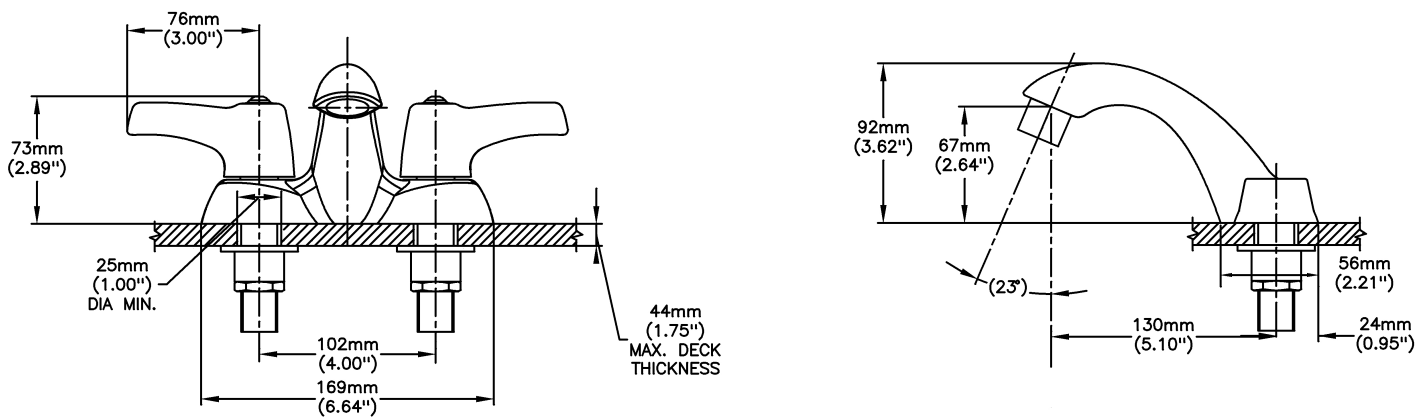

#### SPECIFICATION:

- HEAVY DUTY CAST BRASS centerset faucet
- 102mm (4") centers, two handle
- Polished chrome plated finish with polished underspout
- Metal hold-down package
- 4" Centerset- CER-TECK ceramic structures
- Outlet#: 5 - Vandal Resistant 0.5gpm (1.9 L/min) Non-Aerating Spray Outlet
- Handle#: 3 - 76 mm (3") Lever Blade Handles-ADA Compliant-Metal-Color indexed-Vandal Resistant (VR) screws
- Standard Product With Chain Stay Less Plug & Chain

#### OPERATION:

- Not Available

*(Dimensional drawing on following page)*

Delta reserves the right (1) to make changes to specifications and materials, and (2) to change or discontinue models, both without notice or obligation. Dimensions are for reference. Measurement may vary plus or minus 6mm(0.25"). Mounting locations are suggested only. Check with local codes for requirements in your area. This spec was produced December 05, 2016.

INLETS: 1/2" MIP/COUPLING NUTS (NUTS NOT SUPPLIED)

Delta reserves the right (1) to make changes to specifications and materials, and (2) to change or discontinue models, both without notice or obligation. Dimensions are for reference. Measurement may vary plus or minus 6mm(0.25"). Mounting locations are suggested only. Check with local codes for requirements in your area. This spec was produced December 05, 2016.